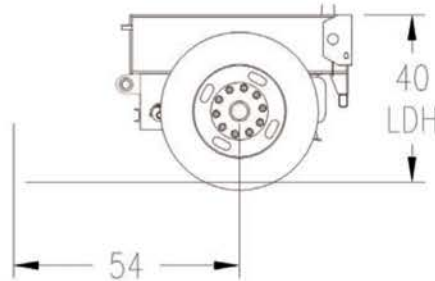

XL FLIP AXLE

XL 24 FA
CAPACITY: 24,000 LB OVERALL
OAW: 102"

SPECS

STANDARD SPECS

T-1 FLANGE, 80K WEB
(2) FLAG HOLDERS

WHEELS AND TIRES

8.25 X 22.5 STEEL RIMS
255 / 70R / 22.5 TIRES

SUSPENSION

25,000 LB AIR RIDE

AXLES

(1) 25,000 LB NOMINAL
77½" TRACKING
54" SPACING
HUB PILOT, OUTBOARD DRUMS
16½ X 7" BRAKES
LIMIT CHAINS

LIGHTING

D.O.T. APPROVED 12V SEALED
GROTE HARNESS
RUBBER MOUNTED LED LIGHTS
(1) CLEARANCE LIGHT PER SIDE
7 POLE ELECTRICAL SOCKET
2 TAIL LIGHT PACKAGE WITH
ALUMINUM COVER

NEW INDUSTRY-LEADING PAINT PROCESS

1 YEAR WARRANTY
BLACK, IH RED, OR NEW CAT YELLOW
AIR & ELECTRIC DONE AFTER PAINT