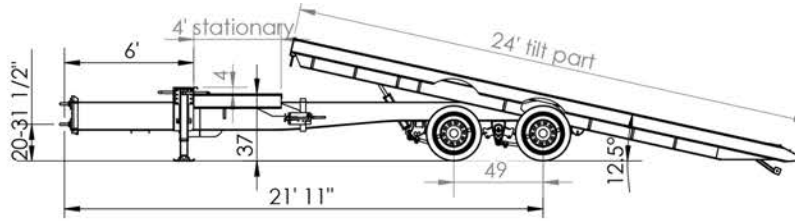

VERSATILE SPEC OPTIONS

XL Tilt Tags are available as a two or three axle, in four capacities with a variety of deck lengths. Choose the deck length that works for you. Add suspension options such as air ride, a lift axle or a manual dump valve for added versatility.

TILT DECK ADVANTAGE

XL Tilt Tags offer easy loading and unloading without ramps. The deck has a 12 1/2° load angle with a knife edge. Cushion cylinders regulate the speed of the deck as it tilts up and back to level. Use an XL Tilt Tag to haul small construction equipment and smaller loads of all kinds.

Zips.com | 800-222-6047

XL TILT TAG SPECS

XL 40 TILT TAG
CAPACITY: 40,000 LB OVERALL
OAL: 34' - 36' | OAW: 102"

XL 50 TILT TAG
CAPACITY: 50,000 LB OVERALL
OAL: 34' - 36' | OAW: 102"

XL 60 TILT TAG
CAPACITY: 60,000 LB OVERALL
OAL: 34' - 39' | OAW: 102"

XL 24 TILT TAG ALSO AVAILABLE

GOOSENECK

- 6' tongue
- adjustable pintle hitch 17" - 28 1/2"
- 4" head board
- dual speed landing gear,
- toolbox in tongue
- safety chains, grade 70

MAIN DECK

- 24' - 26' long
- 37" loaded deck height
- 1 5/8" raised Oak decking
- steel over wheels
- T-1 flange, 80K web
- 4" jr. I-beam cross members on 16" centers
- 8" channel side rails
- main frame pierced beams
- formed step on front of deck
- 8 D-Rings per side
- grab handles on ramps
- mudflaps