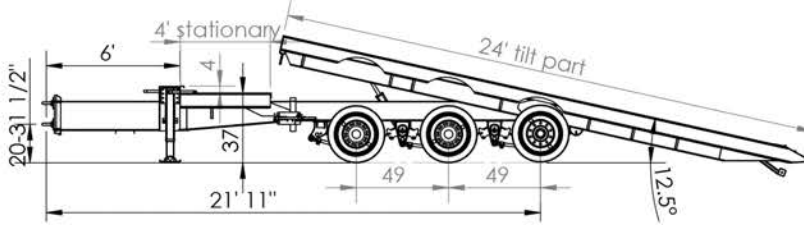

VERSATILE SPEC OPTIONS

XL Tilt Tags are available as a two or three axle, in four capacities with a variety of deck lengths. Choose the deck length that works for you. Add suspension options such as air ride, a lift axle or a manual dump valve for added versatility.

TILT DECK ADVANTAGE

XL Tilt Tags offer easy loading and unloading without ramps. The deck has a 12 1/2° load angle with a knife edge. Cushion cylinders regulate the speed of the deck as it tilts up and back to level. Use an XL Tilt Tag to haul small construction equipment and smaller loads of all kinds.

Zips.com | 800-222-6047

XL TILT TAG SPECS

XL 40 TILT TAG
CAPACITY: 40,000 LB OVERALL
OAL: 34' - 36' | OAW: 102"

XL 50 TILT TAG
CAPACITY: 50,000 LB OVERALL
OAL: 34' - 36' | OAW: 102"

XL 60 TILT TAG
CAPACITY: 60,000 LB OVERALL
OAL: 34' - 39' | OAW: 102"

XL 24 TILT TAG ALSO AVAILABLE

GOOSENECK

- 6' tongue
- adjustable pintle hitch 17" - 28 1/2"
- 4" head board
- dual speed landing gear,
- toolbox in tongue
- safety chains, grade 70

MAIN DECK

- 24' - 26' long
- 37" loaded deck height
- 1 5/8" raised Oak decking
- steel over wheels
- T-1 flange, 80K web
- 4" jr. I-beam cross members on 16" centers
- 8" channel side rails
- main frame pierced beams
- formed step on front of deck
- 8 D-Rings per side
- grab handles on ramps
- mudflaps