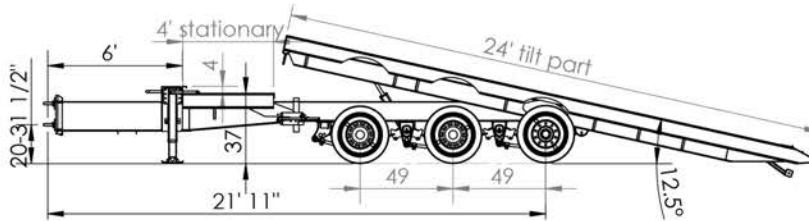

TILT DECK ADVANTAGE

XL Tilt Tags offer easy loading and unloading without ramps. The deck has a 12 1/2° load angle with a knife edge. Cushion cylinders regulate the speed of the deck as it tilts up and back to level. Use an XL Tilt Tag to haul small construction equipment and smaller loads of all kinds.

Zips.com | 800-222-6047

XL TILT TAG SPECS

XL 40 TILT TAG
CAPACITY: 40,000 LB OVERALL
OAL: 34' - 36' | OAW: 102"

XL 50 TILT TAG
CAPACITY: 50,000 LB OVERALL
OAL: 34' - 36' | OAW: 102"

XL 60 TILT TAG
CAPACITY: 60,000 LB OVERALL
OAL: 34' - 39' | OAW: 102"

XL 24 TILT TAG ALSO AVAILABLE

GOOSENECK

- 6' tongue
- adjustable pintle hitch 17" - 28 1/2"
- 4" head board
- dual speed landing gear,
- toolbox in tongue
- safety chains, grade 70

MAIN DECK

- 24' - 26' long
- 37" loaded deck height
- 1 5/8" raised Oak decking
- steel over wheels
- T-1 flange, 80K web
- 4" jr. I-beam cross members on 16" centers
- 8" channel side rails
- main frame pierced beams
- formed step on front of deck
- 8 D-Rings per side
- grab handles on ramps
- mudflaps

SUSPENSION

- spring H-9700

AXLES

- 40 TAG: (2) 20,000 lb
- 50, 60 TAG: (3) 20,000 lb
- 49" axle spacing
- 12 1/4" x 7 1/2" brakes
- spring brakes on 1 axle

WHEELS AND TIRES

- 17.5" steel rims
- 235 / 70R / 17.5 tires