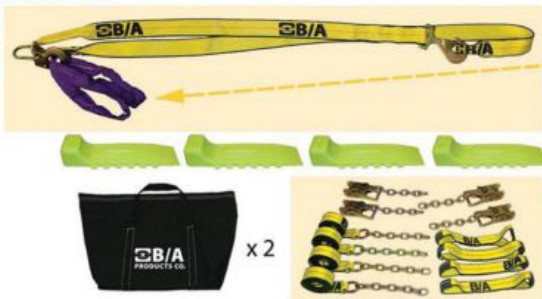

**INDUSTRY
APPROVED!**

Allstate Roadside Services Towing Kits

Available Through B/A Products Distributors Nationwide

AR-KIT1 STARTER KIT *This kit provides the tow operator with the tools to load and secure most high end vehicles equipped with a tow eye attaching point.*

PART NUMBER	DESCRIPTION	QTY	UNIT
38-RSP-2	2' Purple Lead Strap (Shown w/Catch Strap)	1	EA
38-AS1	Catch Strap (Shown w/ Lead Strap)	1	EA
48-WSN	WreckMaster Neon Green Interlocking Skates	1	SET
38-218C	Patented 8 Point Tie-Down System w/Chain Ends (18' Straps) and Carry Bag	1	SET
BAG-BA1	Additional 22" Heavy Duty Carry Bag w/Zipper	1	EA

AR-KIT2 ADVANCED KIT *Adding the advanced kit with the basic kit gives the tow operator a more complete set of tools to safely load high-end and exotic vehicles with and without the tow eye provision.*

PART NUMBER	DESCRIPTION	QTY	UNIT
LP11-EC44	Low Profile V-Strap for Exotic Vehicles	1	EA
48-CCRL	Starter Ramp w/Square Profile (For Steel Beds)	2	EA
6I-2T3	2 Ton 3" Snatch Block w/Swivel Hook & Latch	1	EA
38-200-S21	21" Dog Bone Strap (Recommended for Larger Tires)	4	EA
BAG-BA1	22" Heavy Duty Carry Bag w/Zipper	1	EA