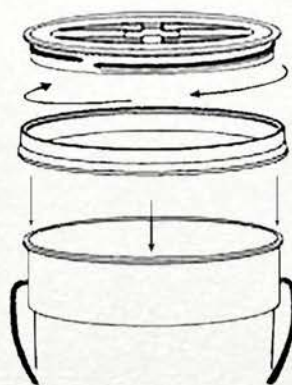

## New Heavy Duty Trash Containers from B/A!

Tired of your trash cans getting wrecked? Finally there is a virtually indestructible trash can that can withstand the many demands of the road!

These durable heavy duty trash cans are made from high density polyethylene (HDPE) and feature metal handles with grippers. The accompanying screw top lids make these cans airtight and perfect for storing supplies such as Super Sorbent. Available in both 3-1/2 gallon and 6 gallon sizes. Will easily fit into most popular trash can mounts.

- Heavy Duty construction holds up to the most demanding conditions
- Screw top lids create an airtight seal - great for storing sorbents and other over the road supplies
- Lightweight and easy to carry

- Available in 3-1/2 gallon and 6 gallon sizes. Fit into most popular trash can mounts

3-1/2 Gallon  
6 Gallon

Part# 44-P35  
Part# 44-P6

[Zips.com](http://Zips.com) | 800-222-6047