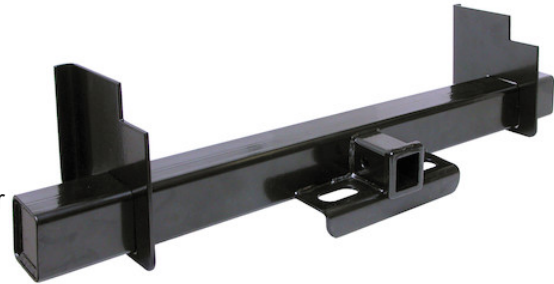

Class 5 44 Inch Service Body Hitch Receiver with 2-1/2 Inch Receiver Tube and 9 Inch Mounting Plates

Buyers Part Number: 1801052

Buyers Products Class 5 Service Body Hitch Receiver with 2-1/2 Inch Receiver Tube is designed for platform trucks and is rated at 20,000 lb MGTW.

- Rated up to 20,000 lb MGTW.
- Designed for service body trucks.
- Black powder-coated finish for superior corrosion resistance.
- Available in different lengths and with standard or tall mounting plates to suit a wide variety of applications.
- Mounting plates ship unwelded so they can be positioned to suit your needs.

Specifications

Application	Service Body	Class	Class V
Color	Black	Finish	Powder Coat
Material	Carbon Steel	Maximum Gross Trailer Weight (M.G.T.W.)	20000 lb
Maximum Vertical Load (M.V.L.)	2000 lb	Mount Type	Weld-on
Receiver Tube Size	2.50	Shipping Weight	50.78 lb