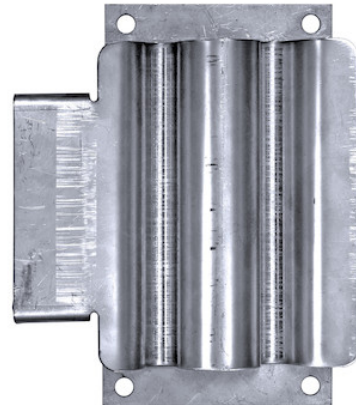

Shovel Holder for Trucks - Stainless Steel

Buyers Part Number: SH675SS

Buyers Products Shovel Holder for Trucks mounts to the side of your vehicle to store a shovel or other round handled tool during travel.

- Holds shovels or other round handled tools in place with heavy duty spring mechanisms.
- Keeps vehicle organized and clutter-free by mounting to side of truck for easy access.

Specifications

Color	Silver	Finish	Plain
Material	304 Stainless Steel	Mounting Hole Diameter	0.34"
Mounting Holes Center to Center Horizontal	6.75"	Mounting Holes Center to Center Vertical	3.50"
Number of Mounting Holes	4	Plate Height	6.37"
Plate Width	7.50"	Shipping Weight	2.75 lb