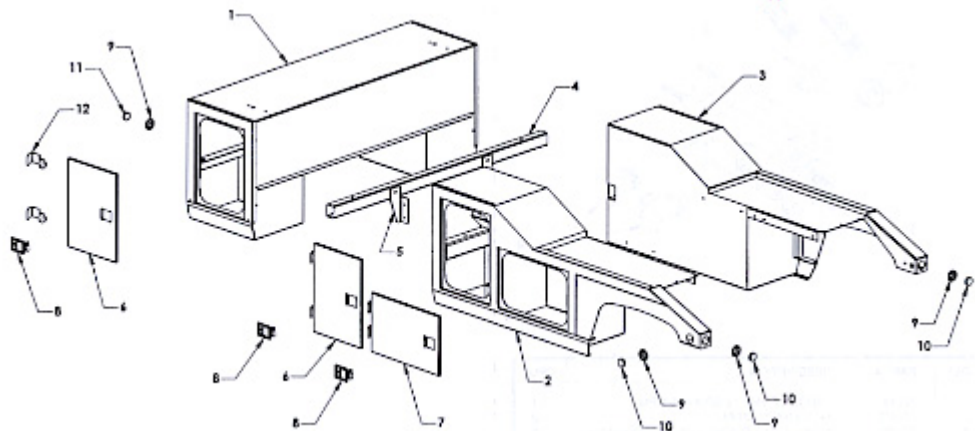

1014 Modular Box Components

ITEM	PART NUMBER	DESCRIPTION	NUMBER REQUIRED
1	5469028	28" TUNNEL BOX	1
2	5464120L	MODULAR BOX - DRIVER SIDE 120 CA	1
-	5464108L	MODULAR BOX - DRIVER SIDE 108 CA	1
3	5464120R	MODULAR BOX - PASSENGER SIDE 120 CA	1
-	5464108R	MODULAR BOX - PASSENGER SIDE 108 CA	1
4	54650	MODULAR BOX FRONT CROSSMEMBER	1
5	54665L	CROSSMEMBER MOUNTING BRACKET - LEFT	2
-	54665R	CROSSMEMBER MOUNTING BRACKET - RIGHT	2
6	54660	FRONT DOOR	4
7	54680	REAR DOOR - 120 CA	2
-	54670	REAR DOOR 108 CA	2
8	54658	ROTARY PADDLE LATCH	6
9	93150	MARKER LIGHT GROMMET	6
10	93100R	RED REFLECTIVE MARKER LIGHT	4
11	93100A	AMBER REFLECTIVE MARKER LIGHT	2
12	54635	DOOR HINGE	12