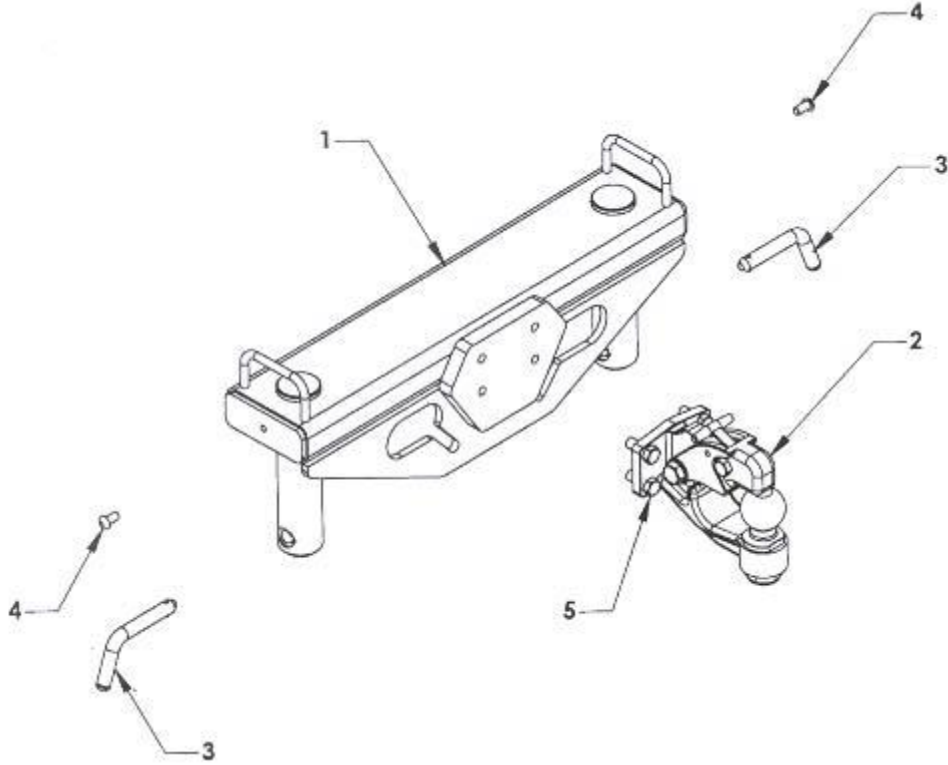

1014 Series

Parts

Pintle Hitch Group

ITEM	PART NUMBER	DESCRIPTION	NUMBER REQUIRED
	66370G	PINTLE HITCH GROUP	1
1	66370W	PINTLE HITCH WELDMENT	1
2	A3020	TOW BALL PINTLE HITCH	1
3	33678	RETAINING PIN	2
4	812A6	3/8X5/8 BUTTON HEAD BOLT	4
	5A220	LANYARD	2
5	81428	BOLT 1/2-13X1.25 GRADE 5 OR 8	4
	82310	1/2 LOCK WASHER	4