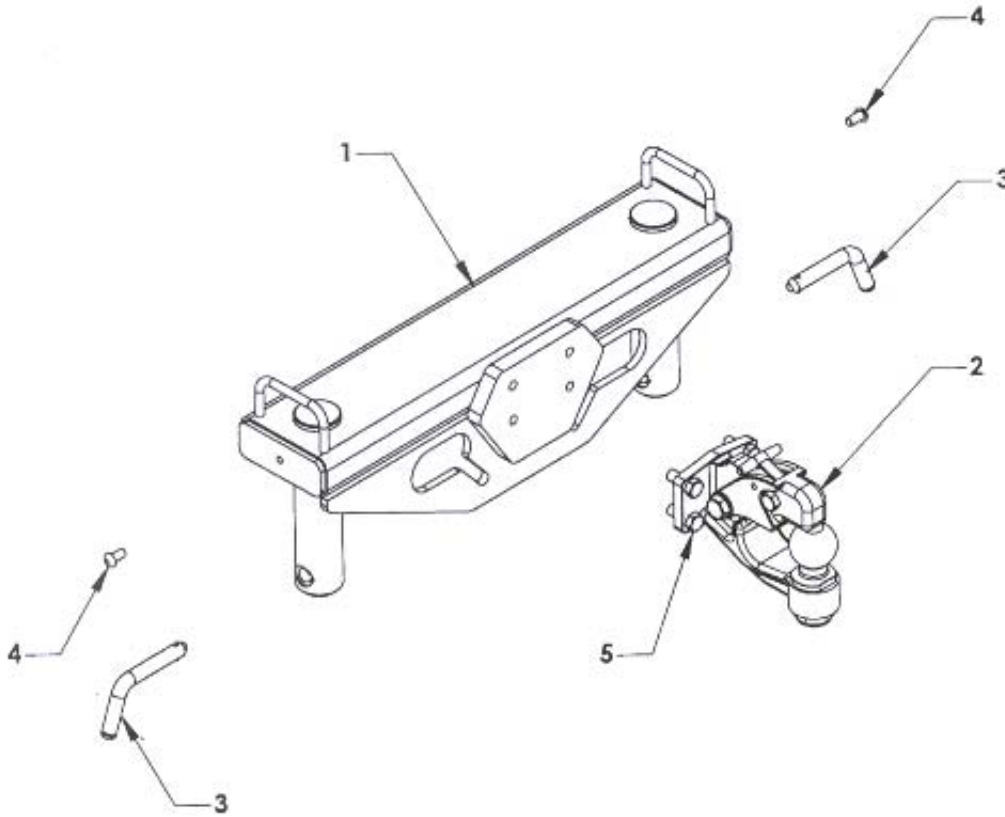

Pintle Hitch Group

ITEM	PART NUMBER	DESCRIPTION	NUMBER REQUIRED
	66370G	PINTLE HITCH GROUP	1
1	66370W	PINTLE HITCH WELDMENT	1
2	A3020	TOW BALL PINTLE HITCH	1
3	33678	RETAINING PIN	2
4	812A6	3/8X5/8 BUTTON HEAD BOLT	4
	5A220	LANYARD	2
5	81428	BOLT 1/2-13X1.25 GRADE 5 OR 8	4
	82310	1/2 LOCK WASHER	4