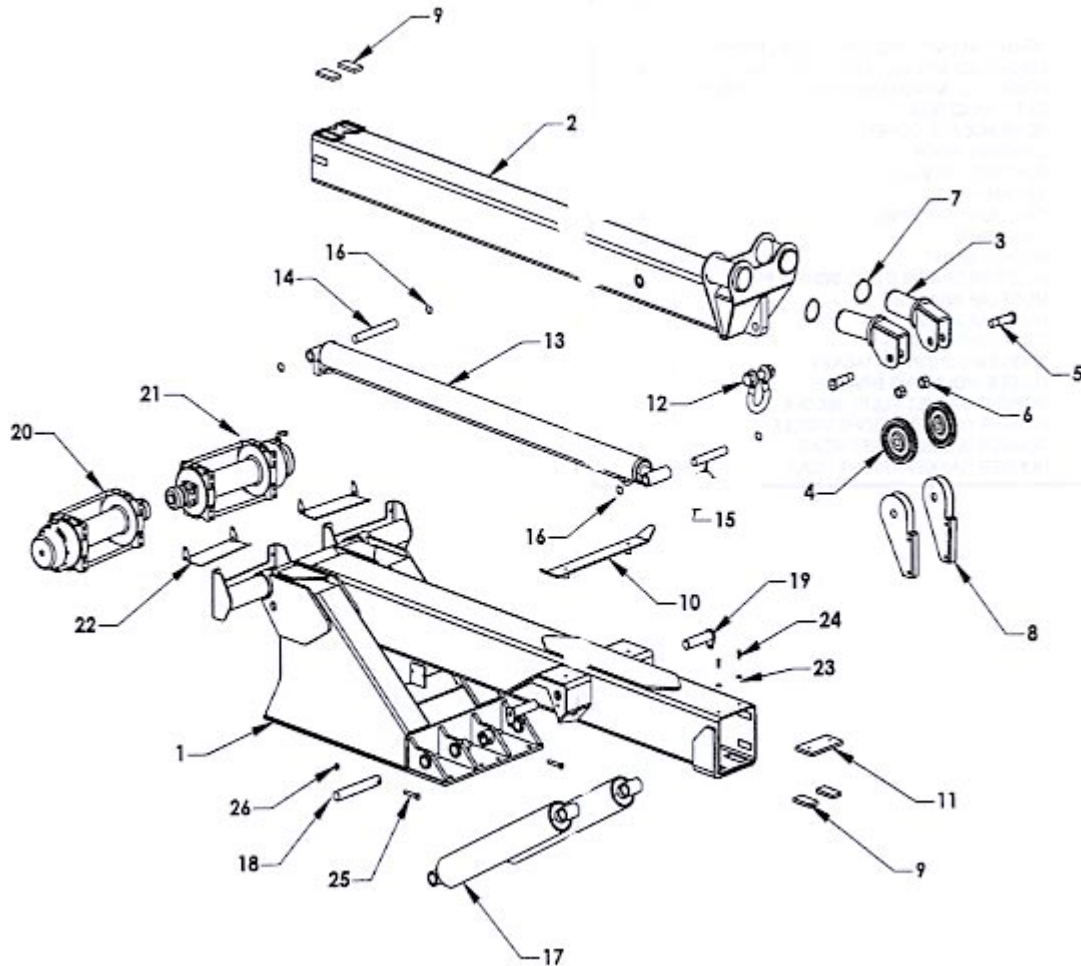

1014 Recovery Boom Components

ITEM	PART NUMBER	DESCRIPTION	NUMBER REQUIRED
1	60610	RECOVERY BOOM 12,000 LB. WINCHES	1
-	60620	RECOVERY BOOM 15,000 LB. WINCHES	1
2	63510	INNER BOOM TUBE	1
3	63520	BOOM END SWIVEL	2
4	69140	PULLEY 7"	2
5	61763	PULLEY BOLT	2
6	83812	NUT 1.125 - 12 NYLON LOCK	2
7	86350E	RETAINING RING 3.50 EXTERNAL	2
8	63530	CABLE FOLLOWER	2
9	63595	WEAR PAD 1/2 x 2 x 4 NYLATRON	2
10	63450	BOOM ANTLER	1
11	63431	SHIM PAD 1/2 x 4 x 7.5 UHMW	1
12	84715	9/12 TON SHACKLE WITH NUT & BOLT	2
13	7236145	BOOM EXTENSION CYLINDER	1
14	63545	PIN 1.230 x 9.812	1

15	63435	PIN 1.230 x 7.562	1
16	86125I	RETAINING RING 1.25 INTERNAL	4
17	7236144	BOOM LIFT CYLINDER	2
18	63381	PIN 1.480 x 10.125	2
19	63382	PIN 1.480 x 5.75	2
20	71106L	WINCH 12,000 LB. LEFT	1
-	71107L	WINCH 15,000 LB. LEFT	1
21	71106R	WINCH 12,000 LB. RIGHT	1
-	71107R	WINCH 15,000 LB. RIGHT	1
22	A9017	TENSION KIT FOR 12,000 LB. WINCH	2
-	A9024	TENSION KIT FOR 15,000 LB WINCH	2
23	82130	FLAT WASHER 5/16	2
24	81117	CAP SCREW 5/16 x 7/8	2
25	81453	BOLT 1/2 x 3 COARSE THREAD	2
26	83312	NYLON LOCK NUT 1/2 COARSE THREAD	2