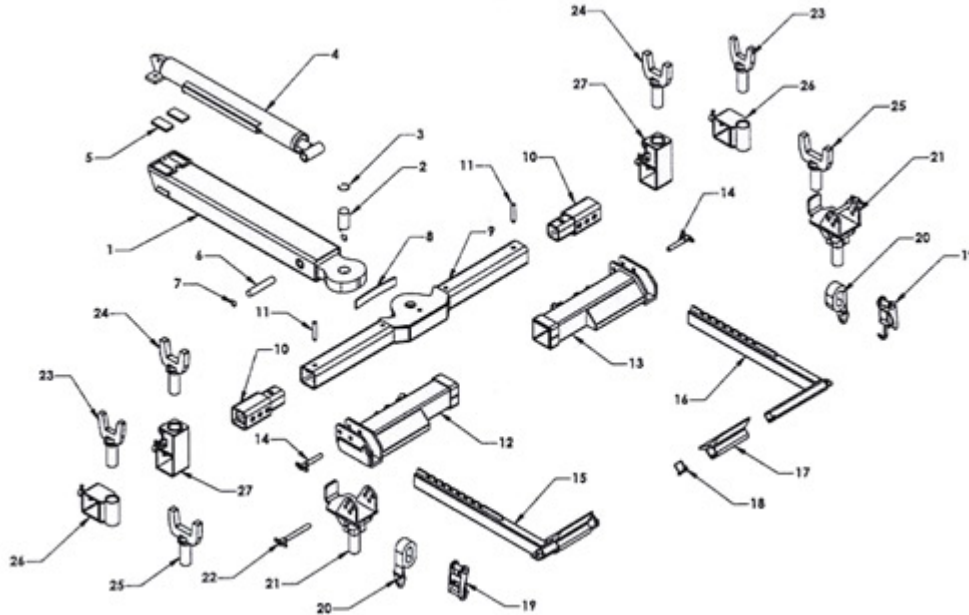

1014 Wheel Lift Components & Hook-Up Attachments

ITEM	PART NUMBER	DESCRIPTION	NUMBER REQUIRED
1	68300	INNERTIBE WELDMENT	1
2	66430	CROSSBAR PIVOT PIN	1
3	86200I	PIVOT PIN RETAINING RING 2" INTERNAL	1
4	7216143	WHEEL LIFT EXTENSION CYLINDER	1
5	63595	WEAR PAD NYLATRON 1/2 x 2 x 4	2
6	68321	PIN 1.230 x 6-5/8	1
7	86125I	RETAINING RING 1.25 INTERNAL	2
8	65228	YOKE SPRING 1.75 x 10.875	1
9	68510	CROSSBAR	1
10	68530	CROSSBAR EXTENSION	2
11	68545	CROSSBAR EXTENSION PIN	2
12	66260L	WHEEL GRID - LEFT	1
13	66260R	WHEEL GRID - RIGHT	1
14	84922	T-PIN W/LANYARD 3/4 x 3.50	2
15	66250L	LEFT L-ARM 6000 LB. CAPACITY	1
-	66254L	LEFT L-ARM 4000 LB. CAPACITY	1
16	66250R	RIGHT L-ARM 6000 LB. CAPACITY	1
-	66240R	RIGHT L-ARM 4000 LB. CAPACITY	1
17	65245	REMOVABLE WHEEL PAN	2
18	84611	5/16 SAFETY SNAP PIN	2
19	65280A	RATCHET	2
20	65285	WHEEL STRAP	2
21	66320	SPRING SHACKLE ADAPTOR	2
22	84923	T-PIN 3/4 x 6.50	2
23	66290	2" FRAME FORK	2
24	66300	3" FRAME FORK	2

25	66310	4" FRAME FORK	2
26	66280	FORK HOLDER - SHORT	2
27	66330	FORK HOLDER - ELEVATED	2

EVERYTHING YOU NEED TO TOW, RIG, RECOVER & HAUL