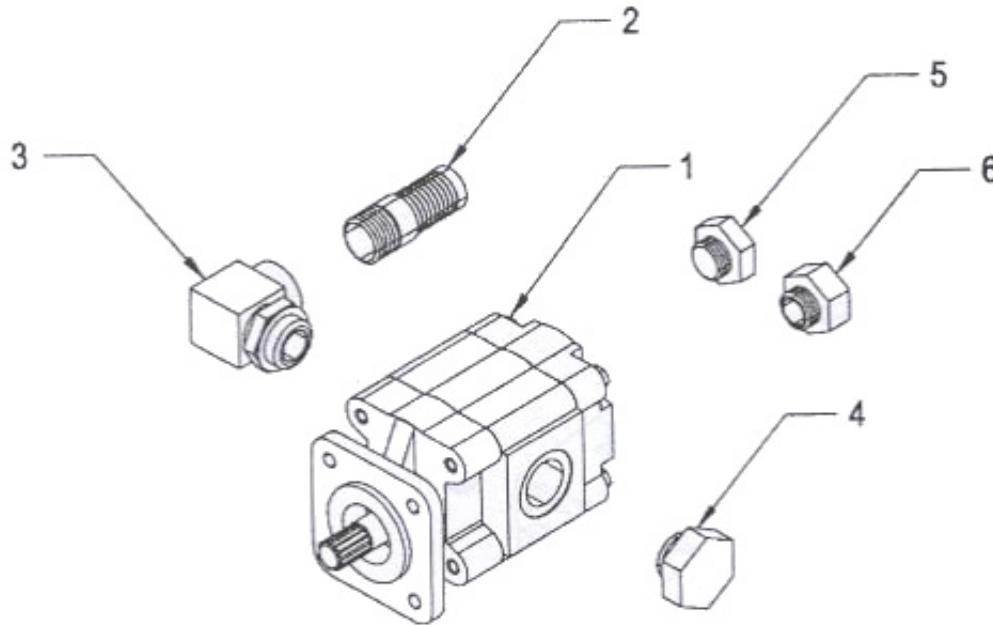

Direct Mount Pump

ITEM	PART NUMBER	DESCRIPTION	NUMBER REQUIRED
1	78008	PUMP - 18 GPM	1
	78006	PUMP - 24 GPM	1
2	77CH0	1-1/4 X 3 NPT NIPPLE	1
3	77C90	1-1/4 X 90 M-F O-RING ADAPTER 887-554-20	1
4	77620	1-1/4 O-RING PLUG 900598-20	1
5	44316	1 O-RING PLUG 900598-16	1
6	779E1	1 O-RING PLUG X 3/4 PIPE REDUCER 2216-12 X 16	1