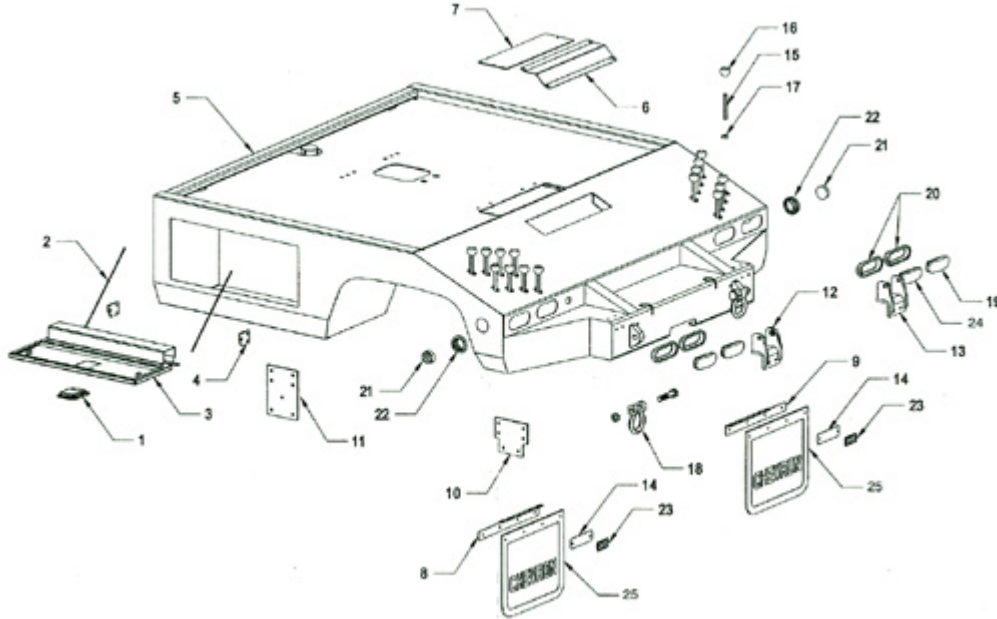

### 408,408A & 512 Body Components

ITEM	PART NUMBER	DESCRIPTION	NUMBER REQUIRED
1	37558	PADDLE LATCH - ROTARY	1
2	5A221	TOOL BOX LANYARD - 21"	2
3	5A310	TOOL BOX DOOR	1
4	5A316	TOOL BOX DOOR MOUNTING BLOCK	2
5	50340	WRECKER BODY	1
6	51141	STEEL REAR ACCESS COVER	1
7	51145	ALUMINUM REAR ACCESS COVER	1
8	53182L	MUDFLAP MOUNTING BRACKET - LEFT	1
9	53182R	MUDFLAP MOUNTING BRACKET - RIGHT	1
10	53250	MIDDLE MOUNTING BRACKET - 34" FRAME	2
11	53263	FRONT MOUNTING BRACKET - 34" FRAME	2
12	59140L	TOW SLING MOUNTING BRACKET - LEFT	1
13	59140R	TOW SLING MOUNTING BRACKET - RIGHT	1
14	59115	REAR REFLECTOR MOUNTING PLATE	2
15	7A165	CONTROL HANDLE	16
16	7A211	CONTROL KNOB	16
17	83425	5/8 JAM NUT	16
18	84716	6-1/2 TON SHACKLE W/NUT & BOLT	2
19	92600R	TAIL LIGHT	2
20	92650	TAIL LIGHT GROMMET	4
21	93100R	SIDE MARKER LIGHT - RED	2
22	95600	MARKER LIGHT GROMMET - 2-1/2 IN. ROUND	2
23	93300R	REFLECTOR - RED	2