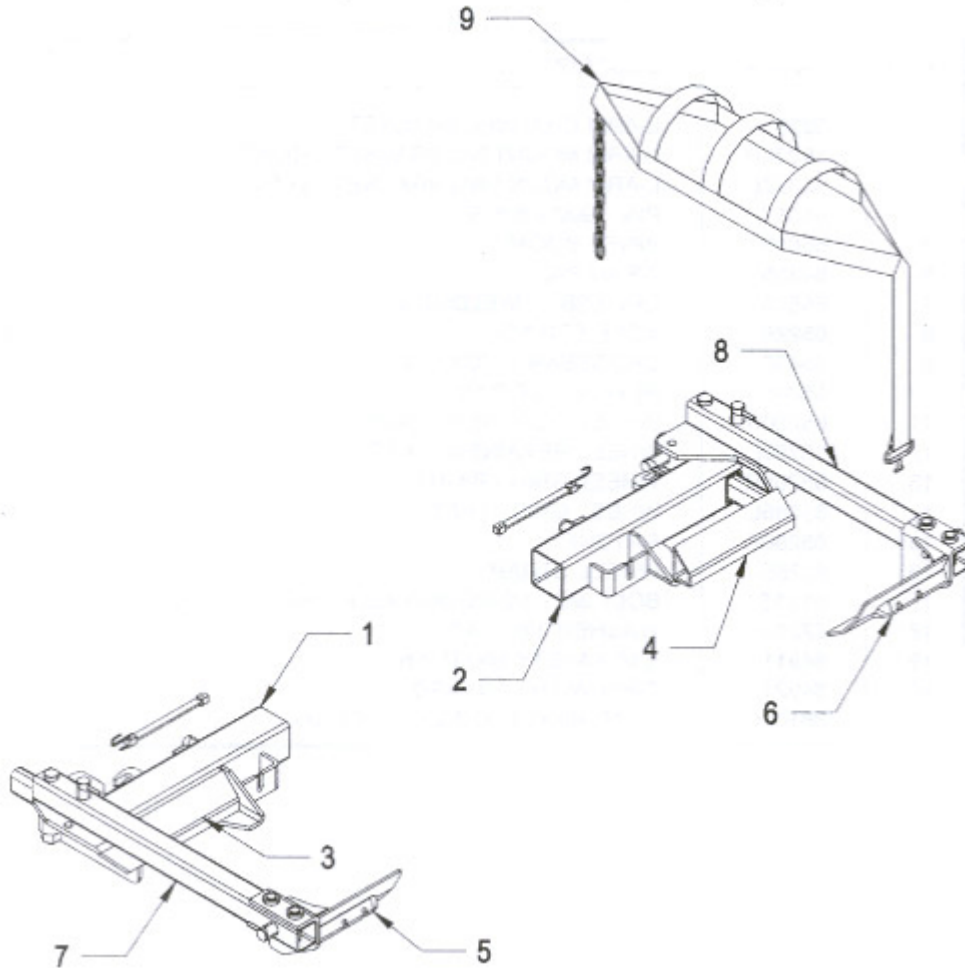

## 408 Wheel Lift Components (optional backsaver)

ITEM	PART NUMBER	DESCRIPTION	NUMBER REQUIRED
1	659100L	WHEEL GRID - LEFT	1
2	659100R	WHEEL GRID - RIGHT	1
3	65930L	WHEEL CHOCK - LEFT	1
4	65930R	WHEEL CHOCK - RIGHT	1
5	65940L	WHEEL PAN - LEFT	1
6	65940R	WHEEL PAN - RIGHT	1
7	65960L	WHEEL ARM - LEFT	1
8	65960R	WHEEL ARM - RIGHT	1
9	65286	WHEEL STRAP - AUTO - YELLOW	2
-	65287	WHEEL STRAP - TRUCK - BLUE	2