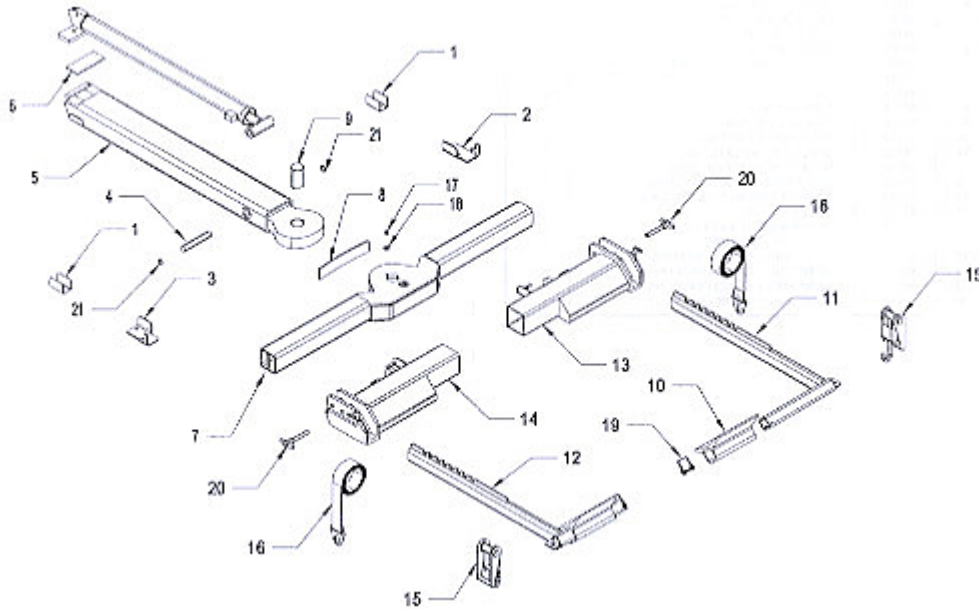

## 408 Wheel Lift Components

ITEM	PART NUMBER	DESCRIPTION	NUMBER REQUIRED
1	59231	L-ARM CHANNEL BRACKET	2
2	59232R	L-ARM MOUNTING BRACKET - RIGHT	1
3	59232L	L-ARM MOUNTING BRACKET - LEFT	1
4	64357	PIN - .980 x 5.875	1
5	65816	INNER BOOM	1
6	64355	WEAR PAD	1
7	65515	CROSSBAR WELDMENT	1
8	65228	YOKE SPRING	1
9	65435	CROSSBAR PIVOT PIN	1
10	65245	REMOVABLE PAN	2
11	65250R	WHEEL RETAINER - RIGHT	1
12	65250L	WHEEL RETAINER - LEFT	1
13	65256R	WHEEL GRID - RIGHT	1
14	65265L	WHEEL GRID - LEFT	1
15	65280A	RATCHET	2
16	65285	WHEEL STRAP	2
17	812A5	BOLT 3/8 x 1/2 ROUND ALLEN HEAD	1
18	82210	WASHER 3/8 FLAT	1
19	84911	5/16 SAFTEY SNAP PIN	2
20	84921	T-PIN W/LANYARD	2
21	86100I	SNAP-RING 1" INTERNAL	2