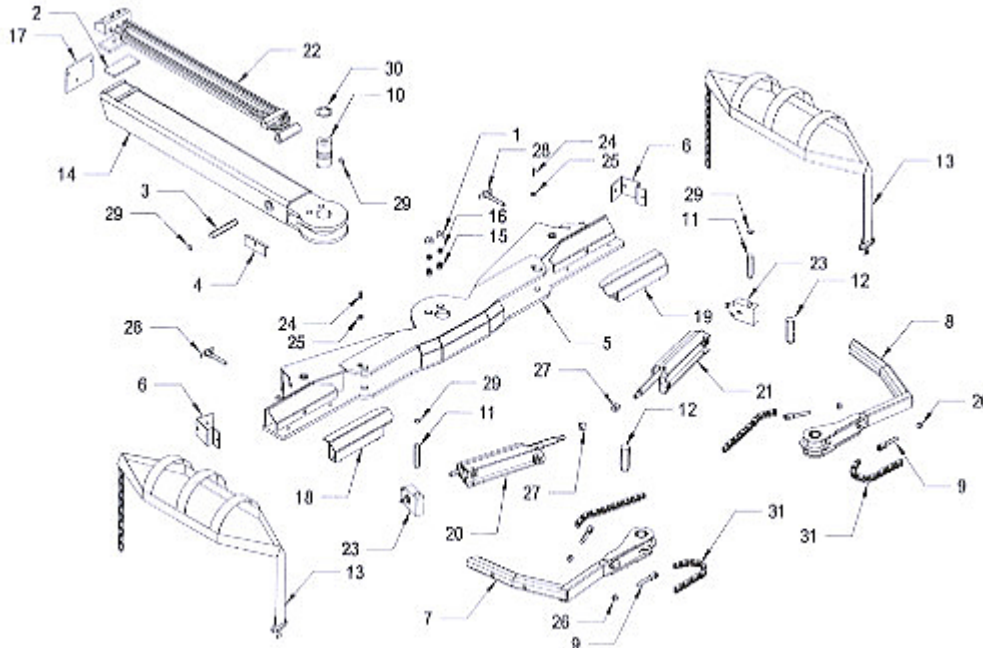

### 408A Wheel Lift Components

ITEM	PART NUMBER	DESCRIPTION	NUMBER REQUIRED
1	64327	SCREW-LUG CROSSBAR DETENT	2
2	64355	WEAR PAD	1
3	64357	.980 x 5-7/8 PIN	1
4	64358	HOSE CLAMP	2
5	64400	CROSSBAR WELDMENT	1
6	64429	HOSE GUARD	2
7	64435L	WHEEL RETAINER - LEFT	1
8	64435R	WHEEL RETAINER - RIGHT	1
9	64437	CHAIN CLEVIS	4
10	64440	CROSSBAR PIVOT PIN 2-1/2 DIAMETER	1
11	64443	WHEEL RETAINER CYLINDER PIN	2
12	64445	ARM PIVOT PIN	2
13	65286	BASKET TIRE STRAP - AUTO	2
-	65287	BASKET TIRE STRAP - TRUCK	2
14	65820	INNER BOOM	1
15	69320	CROSSBAR DETENT SPRING	2
16	69325	CROSSBAR DETENT BALL	2
17	69336	GRAVEL GUARD	1
18	69740L	WHEEL SPACER - LEFT	1
19	69740R	WHEEL SPACER - RIGHT	1
20	72015L	WHEEL RETAINER CYLINDER - LEFT	1
21	72015R	WHEEL RETAINER CYLINDER - RIGHT	1
22	72192	EXTENSION CYLINDER	1

23	727A6	L-ARM CYLINDER END BLOCK	2
24	812A5	3/8 ALLEN BOLT	2
25	82110	5/16 FLAT WASHER	2
26	83411	5/8 NYLON LOCK NUT	4
27	83520	3/4 NYLON LOCK NUT	2
28	84921	T-PIN 5/8 x 3	2
29	86100I	SNAP-RING 1.000" INTERNAL	4
30	86250I	SNAP-RING 2.500" INTERNAL	1
31	87440	AUTO GRIP ARM CHAIN	4
32	AA009	9" TRAP STRAP	2