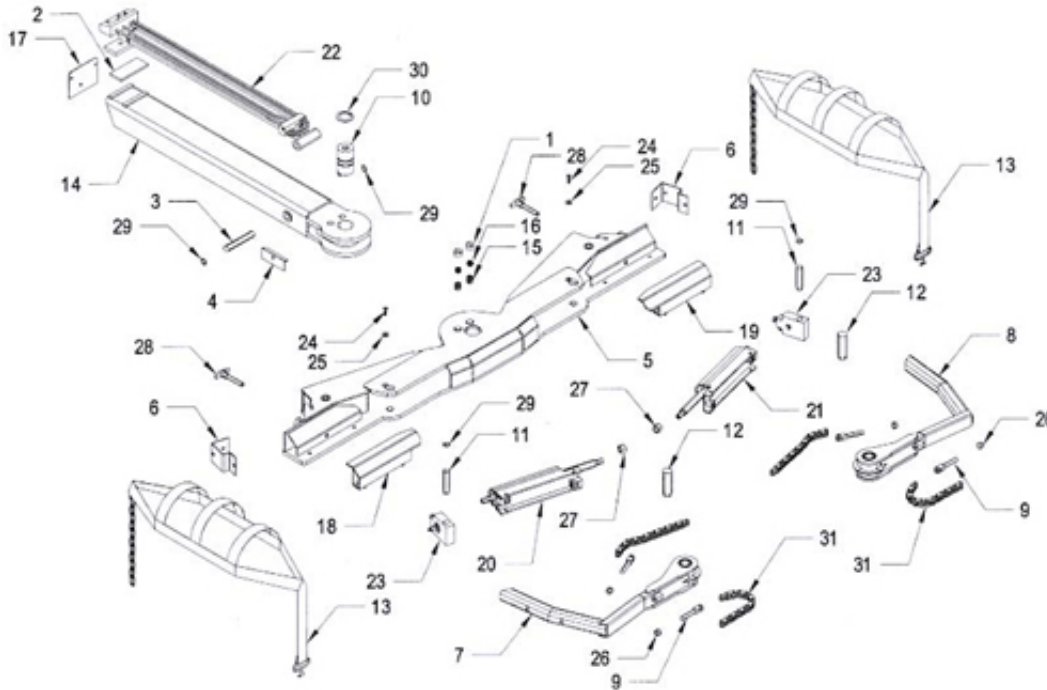

408VA & 408TA Wheel Lift Components

ITEM	PART NUMBER	DESCRIPTION	NUMBER REQUIRED
1	64327	SCREW-LUG CROSSBAR DETENT	2
2	64355	WEAR PAD	1
3	64357	.980 x 5-7/8 PIN	1
4	64358	HOSE CLAMP	2
5	64400	CROSSBAR WELDMENT	1
6	64429	HOSE GUARD	2
7	64435L	WHEEL RETAINER - LEFT	1
8	64435R	WHEEL RETAINER - RIGHT	1
9	64437	CHAIN CLEVIS	4
10	64440	CROSSBAR PIVOT PIN 2-1/2 DIAMETER	1
11	64443	WHEEL RETAINER CYLINDER PIN	2
12	64445	ARM PIVOT PIN	2
13	65286	BASKET TIRE STRAP - AUTO	2
-	65287	BASKET TIRE STRAP - TRUCK	2
14	65820	INNER BOOM	1
15	69320	CROSSBAR DETENT SPRING	2
16	69325	CROSSBAR DETENT BALL	2
17	69336	GRAVEL GUARD	1
18	69740L	WHEEL SPACER - LEFT	1
19	69740R	WHEEL SPACER - RIGHT	1
20	72015L	WHEEL RETAINER CYLINDER - LEFT	1
21	72015R	WHEEL RETAINER CYLINDER - RIGHT	1
22	72192	EXTENSION CYLINDER	1
23	727A6	L-ARM CYLINDER END BLOCK	2

24	812A5	3/8 ALLEN BOLT	2
25	82110	5/16 FLAT WASHER	2
26	83411	5/8 NYLON LOCK NUT	4
27	83520	3/4 NYLON LOCK NUT	2
28	84921	T-PIN 5/8 x 3	2
29	86100I	SNAP-RING 1.000" INTERNAL	4
30	86250I	SNAP-RING 2.500" INTERNAL	1
31	87440	AUTO GRIP ARM CHAIN	4
32	AA009	9" TRAP STRAP	2