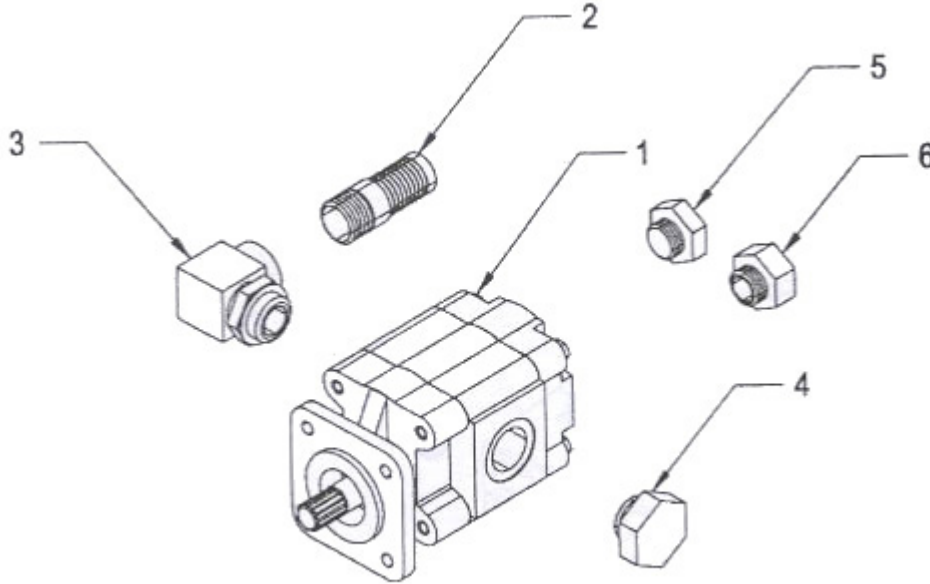

## Direct Mount Pump

ITEM	PART NUMBER	DESCRIPTION	NUMBER REQUIRED
1	78008	PUMP - 18 GPM	1
	78006	PUMP - 24 GPM	1
2	77CH0	1-1/4 X 3 NPT NIPPLE	1
3	77C90	1-1/4 X 90 M-F O-RING ADAPTER 887-554-20	1
4	77620	1-1/4 O-RING PLUG 900598-20	1
5	44316	1 O-RING PLUG 900598-16	1
6	779E1	1 O-RING PLUG X 3/4 PIPE REDUCER 2216-12 X 16	1