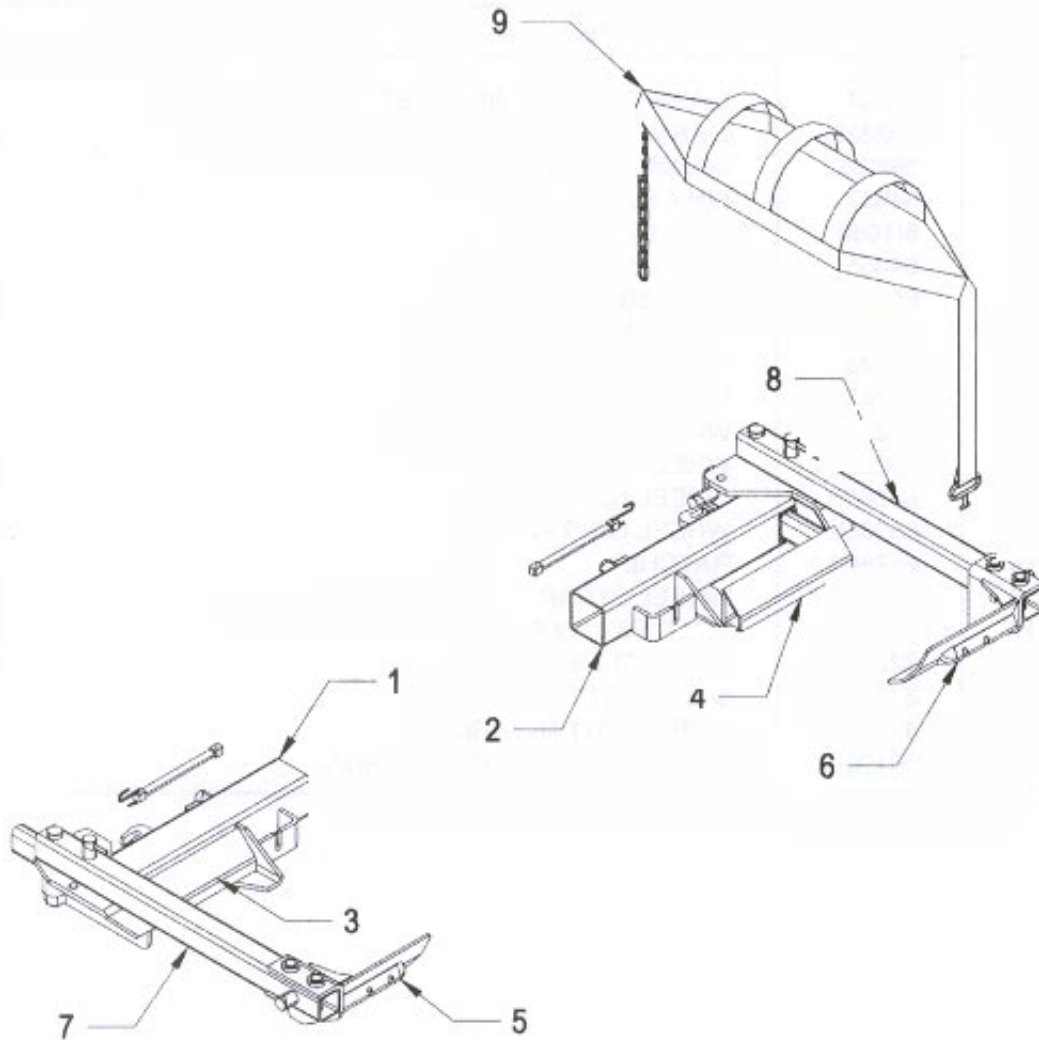

## 408V & 408T Wheel Lift Components (optional backsaver)

ITEM	PART NUMBER	DESCRIPTION	NUMBER REQUIRED
1	659100L	WHEEL GRID - LEFT	1
2	659100R	WHEEL GRID - RIGHT	1
3	65930L	WHEEL CHOCK - LEFT	1
4	65930R	WHEEL CHOCK - RIGHT	1
5	65940L	WHEEL PAN - LEFT	1
6	65940R	WHEEL PAN - RIGHT	1
7	65960L	WHEEL ARM - LEFT	1
8	65960R	WHEEL ARM - RIGHT	1
9	65286	WHEEL STRAP - AUTO - YELLOW	2
-	65287	WHEEL STRAP - TRUCK - BLUE	2