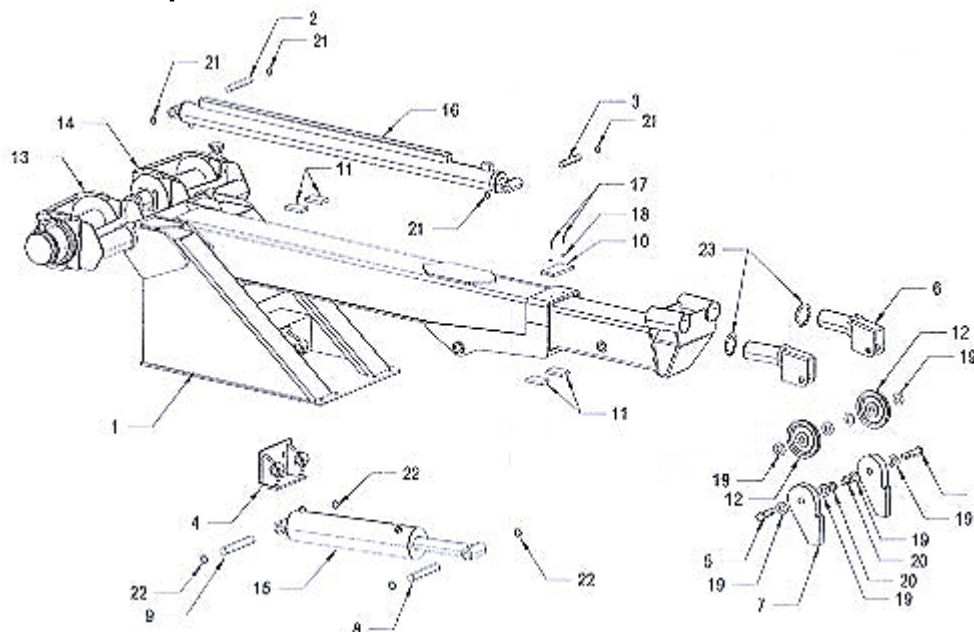

512 Recovery Boom Components

ITEM	PART NUMBER	DESCRIPTION	NUMBER REQUIRED
1	60164	TWIN LINE BOOM 12-1/2" DRUM	1
-	60165	TWIN LINE BOOM 10" DRUM	1
2	613A1	PIN - BOOM EXTENSION CYLINDER BASE	1
3	613A2	PIN - BOOM EXTENSION CYLINDER ROD	1
4	61320	LIFT CYLINDER BASE MOUNT	1
5	61368	PULLEY BOLT	2
6	61369	SWIVEL INSERT	2
7	61379	CABLE FOLLOWER	2
8	61383	PIN - BOOM LIFT CYLINDER ROD	1
9	61384	PIN - BOOM LIFT CYLINDER BASE	1
10	61410	BOOM BEARING PAD	1
11	61735	NYLATRON WEAR PAD	4
12	69125	PULLEY - 6"	2
13	71105L	WINCH SERIES 12 (10" DRUM)	1
-	71106L	WINCH SERIES 12 (12-1/2" DRUM)	1
14	71105R	WINCH SERIES 12 (10" DRUM)	1
-	71106R	WINCH SERIES 12 (12-1/2" DRUM)	1
15	72141	CYLINDER - BOOM LIFT	1
16	72150	CYLINDER - BOOM EXTENSION	1
17	81117	BOLT - 5/16 x 7/8	2
18	82130	FLAT WASHER - 5/16	2
19	82717	FLAT WASHER - 1 x 1.75	8
20	83610	NUT - 7/8 NYLON LOCK	2
21	86100I	SNAP-RING 1.00" INTERNAL	4

22	86125I	SNAP-RING 1.25" INTERNAL	4
23	86287E	SNAP-RING 2.875" EXTERNAL	2

EVERYTHING YOU NEED TO TOW, RIG, RECOVER & HAUL