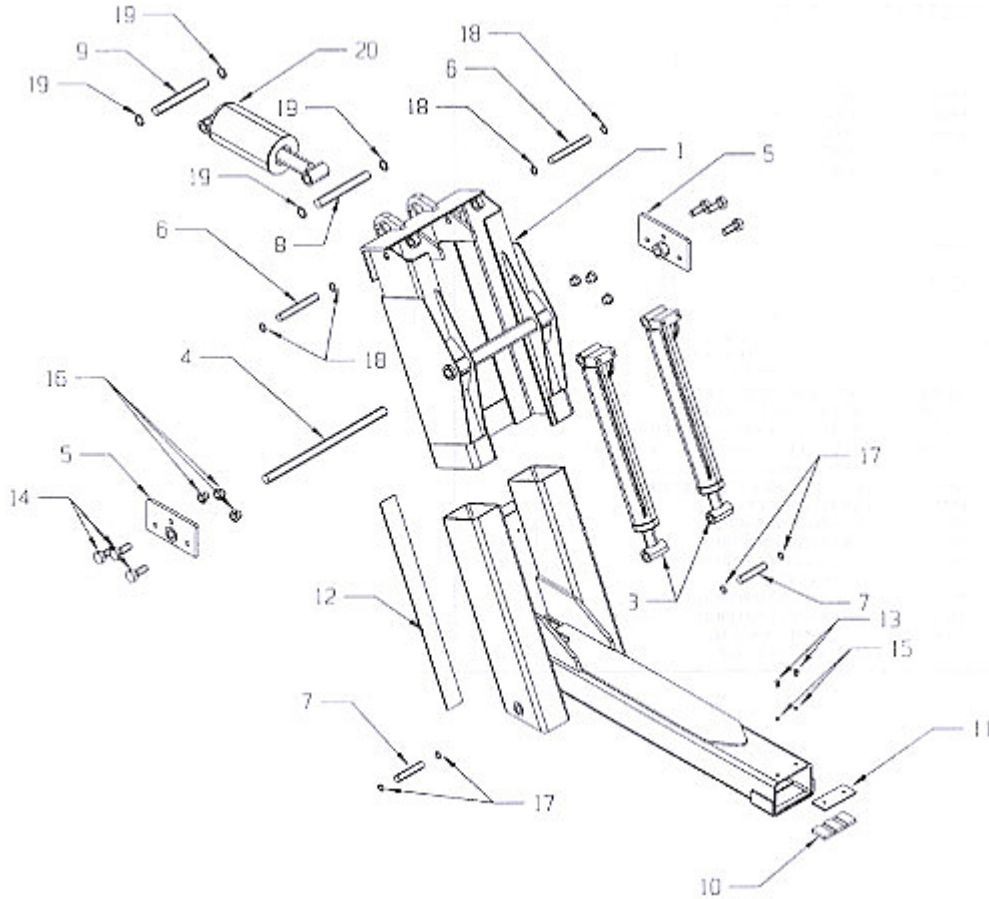

512 Underlift Components

ITEM	PART NUMBER	DESCRIPTION	NUMBER REQUIRED
1	657701	STANCHION	1
2	65780	OUTER BOOM	1
3	72190	LIFT CYLINDER	2
4	66709	PIVOT PIN - 1.480 x 22	2
5	65701	PIVOT MOUNTING BRACKET	2
6	65712	.980 x 7 SNAP-RING GROOVE ROD PIN	2
7	65714	.980 x 4-5/8 ROD PIN	4
8	65715	1.230 x 9-1/4 SNAP-RING GROOVE ROD PIN	1
9	65716	1.230 x 12-1/4 SNAP-RING GROOVE BASE PIN	1
10	65753	NYLATRON WEAR PAD 1/2 x 2-1/2	1
11	65758	NYLATRON SHIM PAD - 408A	1
12	66779N	3/8 x 2-3/4 NYLATRON NSM WEAR STIP	4
13	812A5	BOLT 3/8 x 500 BUTTON HEAD ALLEN	2
14	81710	BOLT 7/8 x 2.250	6
15	82211	WASHER 3/8 I.D. X 9/16 O.D.	2
16	83611	NUT 7/8 NYLON LOCK	6

17	86100I	SNAP-RING 1" INTERNAL	4
18	86100E-1	SNAP-RING 1" EXTERNAL	4
19	86125E-1	SNAP-RING 1.25" EXTERNAL	4
20	72189	POWER TILT CYLINDER	1

EVERYTHING YOU NEED TO TOW, RIG, RECOVER & HAUL