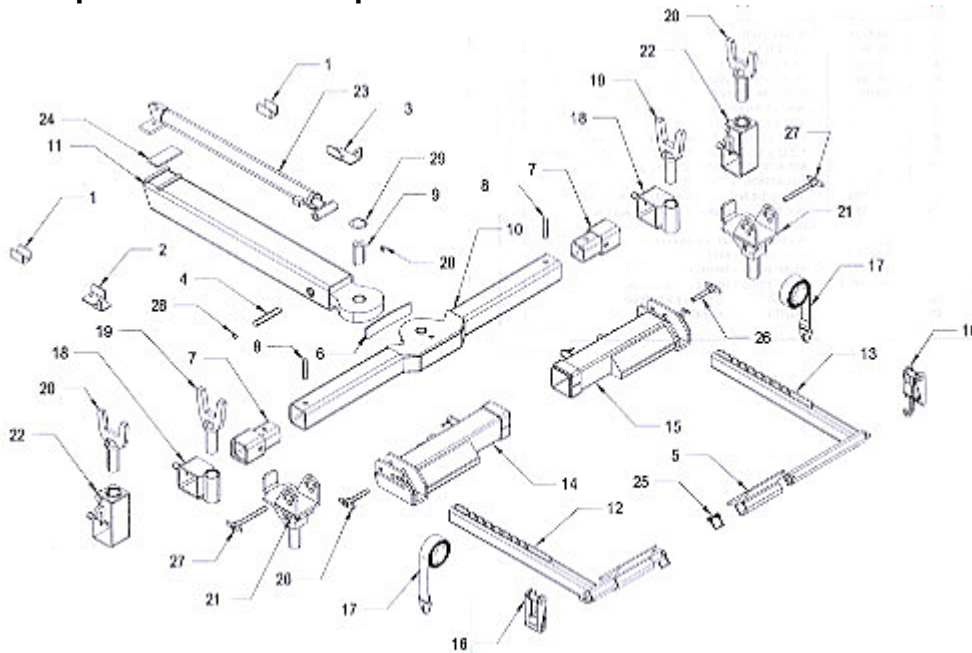

512 Wheel Lift Components & Hook-Up Attachments

ITEM	PART NUMBER	DESCRIPTION	NUMBER REQUIRED
1	59235	L-ARM CHANNEL BRACKET	2
2	59236L	L-ARM MOUNTING BRACKET - RIGHT	1
3	5926R	L-ARM MOUNTING BRACKET - LEFT	1
4	64357	PIN - .980 x 5.875	1
5	65245	REMOVABLE PAN	2
6	65228	YOKE SPRING	1
7	66230	CROSSBAR EXTENSION	2
8	66245	CROSSBAR EXTENSION PIN	2
9	66430	CROSSBAR PIVOT PIN	1
11	66815	INNER BOOM	1
12	65250R	WHEEL RETAINER - RIGHT	1
13	66250L	WHEEL RETAINER - LEFT	1
14	66260R	WHEEL GRID - RIGHT	1
15	66260L	WHEEL GRID - LEFT	1
16	65280A	RATCHET	2
17	65285	WHEEL STRAP	2
18	66280	FRAME FORK HOLDER	2
19	66290	2" FRAME FORK	2
20	66300	3" FRAME FORK	2
-	66310	4" FRAME FORK	2
21	66320	SPRING SHACKLE ADAPTOR	2
22	66330	ELEVATED FRAME FORK HOLDER	2
23	72196	EXTENSION CYLINDER	2

24	64355	WEAR PAD	2
25	84911	5/16 SAFETY SNAP PIN	2
26	84922	T-PIN W/LANYARD 3/4 x 3.50	2
27	84923	T-PIN 3/4 x 6.50	2
28	86100I	SNAP-RING 1" INTERNAL	2
29	86100I	SNAP-RING 1" INTERNAL	2

EVERYTHING YOU NEED TO TOW, RIG, RECOVER & HAUL