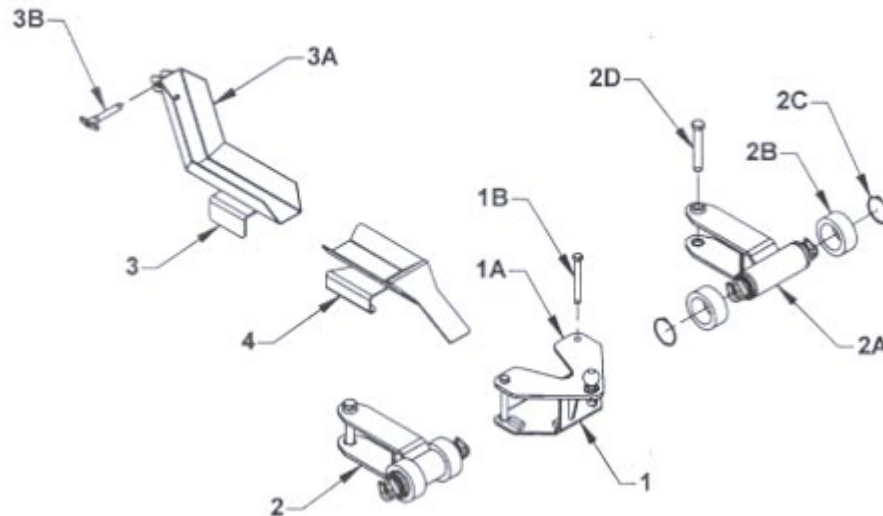

408V & 408T Autogrip Attachments

ITEM	PART NUMBER	DESCRIPTION	NUMBER REQUIRED
1	694510G	TOW BALL ATTACHMENT GROUP (ball excluded)	1
1A	694510	TOW BALL BRACKET WELDMENT	1
1B	816665	BOLT 3/4-10 UNC x 6.5	2
2	659002G	TOW BAR ATTACHMENT GROUP	2
2A	659002	TOW BAR WELDMENT	1
2B	64910	RUBBER RING	2
2C	86350E	RETAINING RING 3.5 EXTERNAL	2
2D	81815	BOLT 1.00-8 UNC x 6.5	1
3	694540G	MOTORCYCLE FRONT TIRE SADDLE GROUP	1
3A	6954540	MOTORCYCLE FRONT TIRE SADDLE	1
3B	84922	T-PIN 3/4 x 4	1
4	694550	MOTORCYCLE REAR TIRE SADDLE	1
--	694560	STRAP TIE-DOWN KIT (not shown)	1