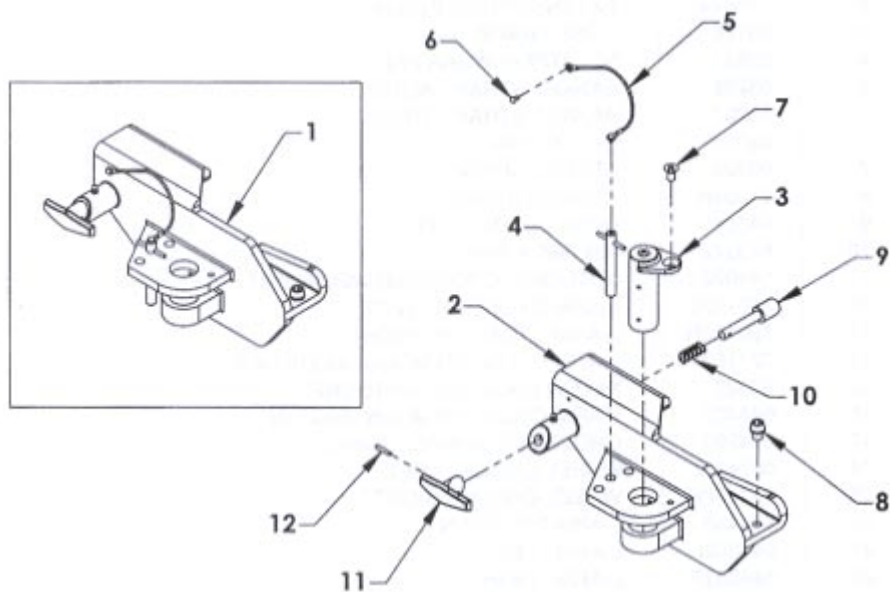

## Pivot L-Arm Receiver Group

ITEM	PART NUMBER	DESCRIPTION	NUMBER REQUIRED
1	659820L	PIVOT L-ARM RECEIVER GROUP - LEFT	1
--	659820R	PIVOT L-ARM RECEIVER GROUP - RIGHT (shown)	1
2	659821L	PIVOT L-ARM RECEIVER CASTING - LEFT	1
--	659821R	PIVOT L-ARM RECEIVER CASTING - RIGHT (shown)	1
3	659822	L-ARM RECEIVER CASTING PIVOT PIN	1
4	659826	PIVOT LOCK PIN	1
5	659827	LANYARD	1
6	85016	RIVET	1
7	81225	FLAT HEAD SOCKET CAP SCREW 3/8-16 UNC x 1/2	1
8	81226	TAPERED SOCKET CAP SCREW 1/2-13 UNC x 1/2	1
9	659824	7/8 CAM PIN	1
10	89100	CAM PIN SPRING	1
11	659825	T-HANDLE	1
12	84675	ROLL PIN 3/16 x 1	1