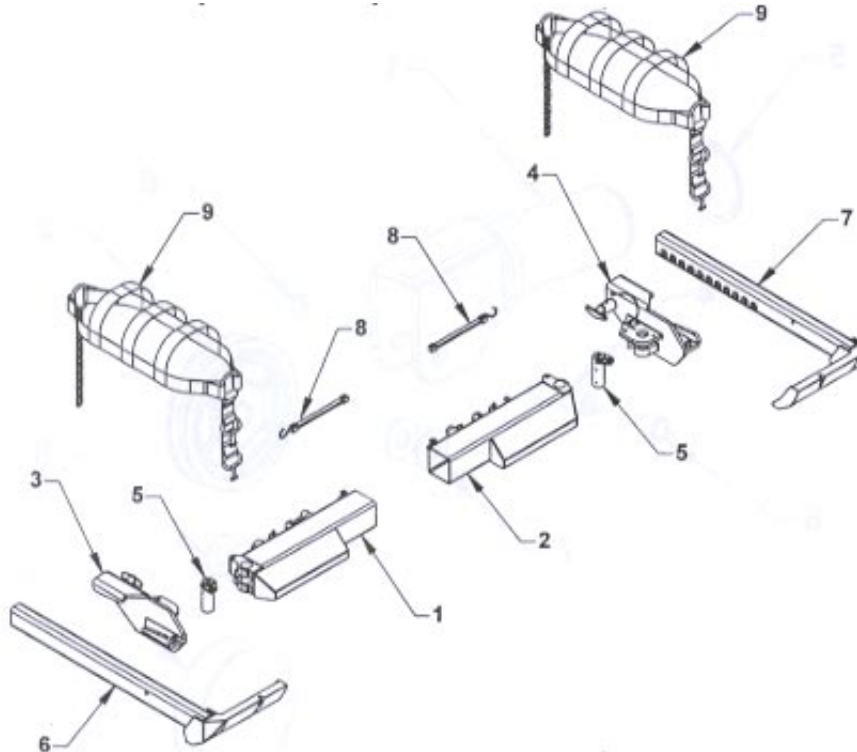

## Pivot Wheel Grids & L-Arms

ITEM	PART NUMBER	DESCRIPTION	NUMBER REQUIRED
1	659815L	PIVOT WHEEL GRID - LEFT	1
2	659815R	PIVOT WHEEL GRID - RIGHT	1
3	659820L	PIVOT RECEIVER GROUP - LEFT	1
4	659820R	PIVOT L-ARM RECEIVER GROUP - RIGHT	1
5	659822	L-ARM RECEIVER CASTING PIVOT PIN	1
6	659830L	LEFT ALUMINUM L-ARM	1
7	659830R	RIGHT ALUMINUM L-ARM	1
8	AA009G	RUBBER TENSION STRAP W/ S-HOOK	2
9	65286	BASKET STRAP - CAR	2
--	65287	BASKET STRAP - TRUCK	2