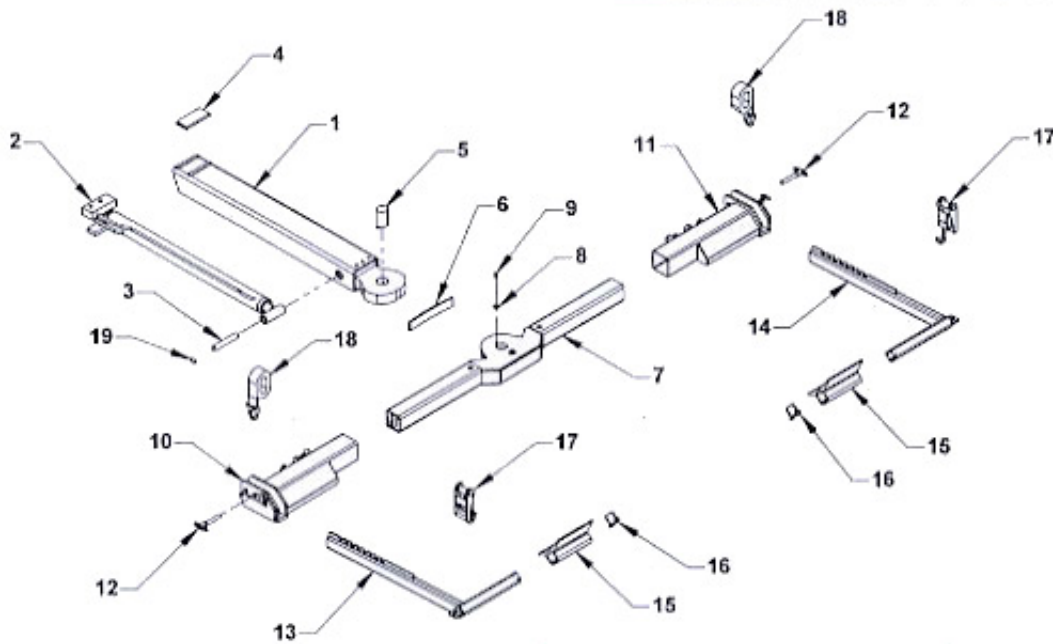

408V & 408T Wheel Lift Components (standard)

ITEM	PART NUMBER	DESCRIPTION	NUMBER REQUIRED
1	611088	INNER BOOM	1
2	720163	EXTENSION CYLINDER	1
3	643572	PIN .980 x 5.812	1
4	65621	NYLATRON WEAR PAD	1
5	65435	CROSSBAR PIVOT PIN	1
6	65228	DETENT LEAF SPRING	1
7	65515	CROSSBAR	1
8	82210	3/8 FLAT WASHER - HEAVY DUTY	1
9	812A5	BOLT 3/8 x 5/8 BUTTON HEAD	1
10	65265L	WHEEL GRID - LEFT	1
11	65250R	WHEEL GRID - RIGHT	1
12	84921	T-PIN WITH LANYARD	2
13	65250L	L-ARM - LEFT	1
14	65250R	L-ARM - RIGHT	1
15	65245	WHEEL PAN	2
16	84911	5/16 SAFETY SNAP PIN	2
17	65280A	RATCHET	2
18	65285	STRAP	2
19	86100I	SNAP-RING 1.00 INCH INTERNAL	2