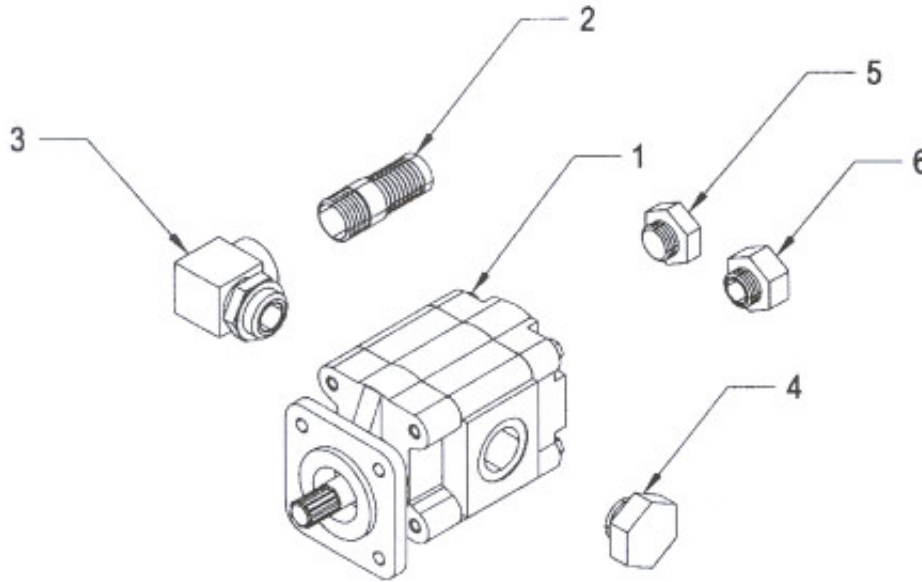

Direct Mount Pump

ITEM	PART NUMBER	DESCRIPTION	NUMBER REQUIRED
1	78008	PUMP - 18 GPM	1
	78006	PUMP - 24 GPM	1
2	77CH0	1-1/4 X 3 NPT NIPPLE	1
3	77C90	1-1/4 X 90 M-F O-RING ADAPTER 887-554-20	1
4	77620	1-1/4 O-RING PLUG 900598-20	1
5	44316	1 O-RING PLUG 900598-16	1
6	779E1	1 O-RING PLUG X 3/4 PIPE REDUCER 2216-12 X 16	1