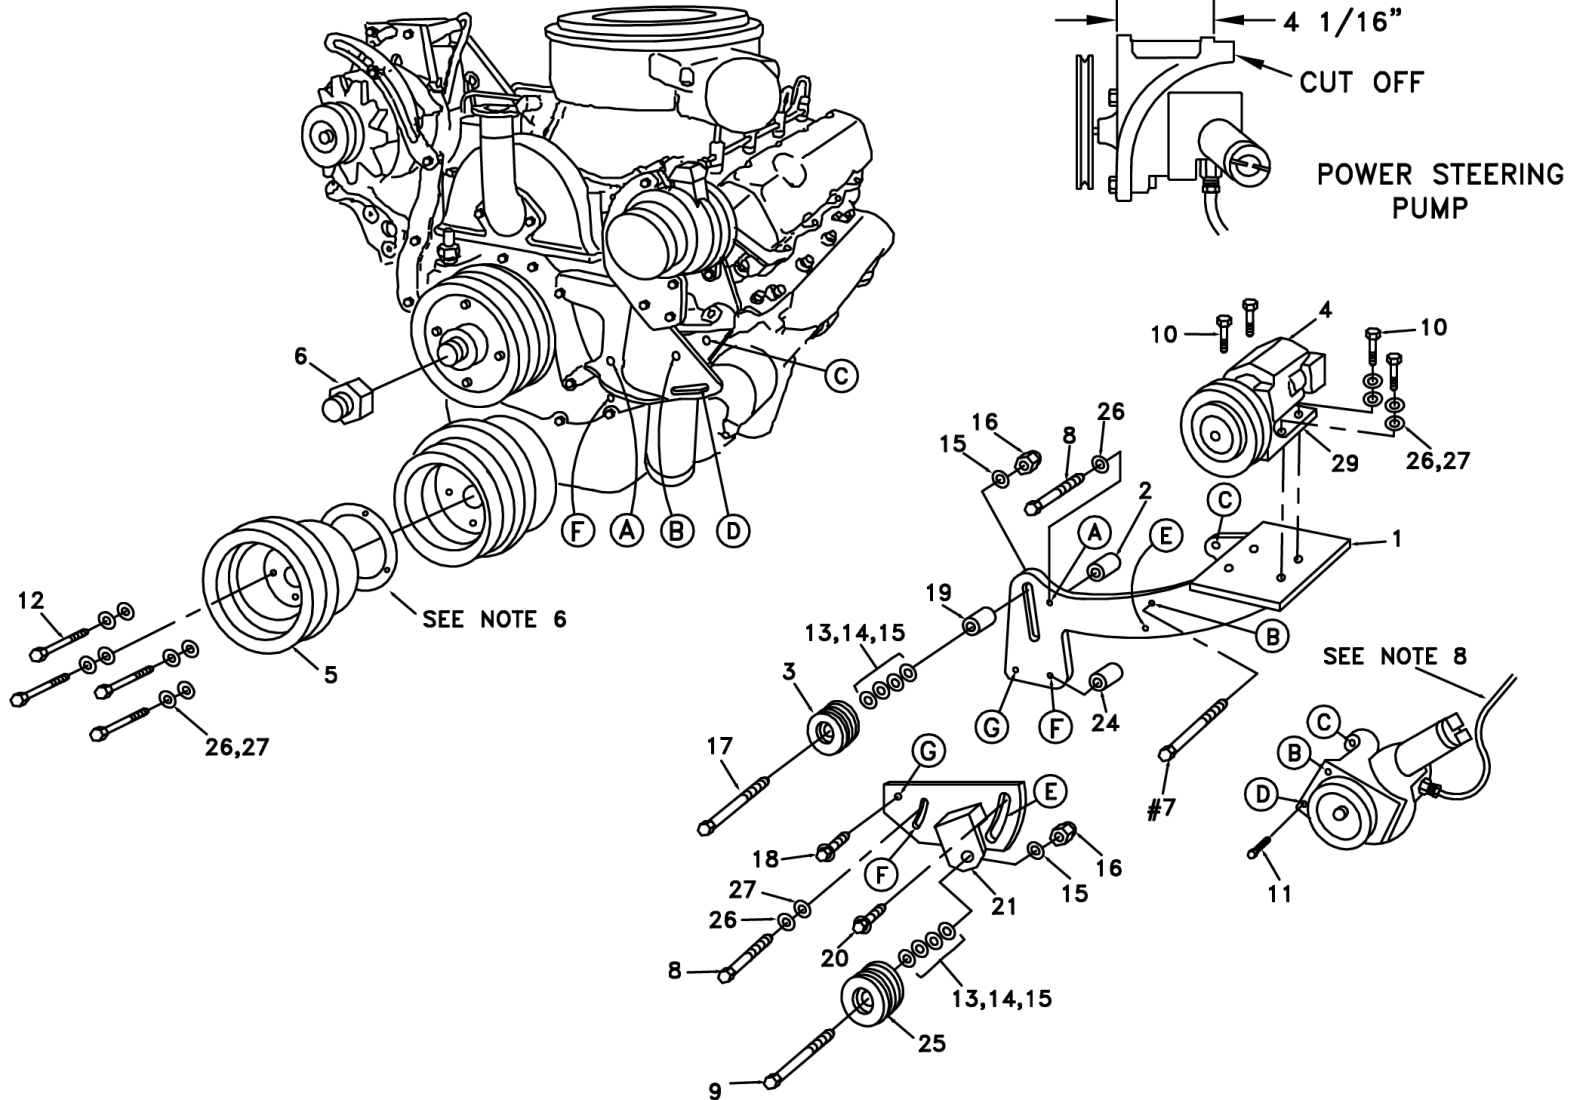

# For Canadian-Made Trucks Use Item 28

NOTE: Cut to measured distance between B and C on pump bracket (see note 10).

Ⓐ Denotes bolt holes in engine to locate corresponding holes in Pump Brkt.

Assembly Details:

Assembly Number: '700035'

Assembly Description: Clutch Pump Kit

Item	Assembly	Part Number	Description	Quantity	UOM	Order Multiple
4.4	No	720172	Pump 7gpm A Mount Parker P315 326-9110-116 Rear Port S16mb P12mb	1	EA	1
4.3	No	720173	Pump 9gpm A Mount Parker P315 326-9110-214 Rear Port S16mb P12mb	1	EA	1
4.2	No	720174	Pump 12gpm A Mount Parker P315 326-9110-215 Rear Port S20mb P16mb	1	EA	1
4.1	No	720175	Pump 17gpm A Mount Parker P315 326-9110-216 Rear Port S20mb P16mb	1	EA	1
4.6	No	740037	Clutch Assy 2V A Mount Tapered 6.125" Warner 1417-42 12VDC	1	EA	1
4.7	No	740038	Clutch Assy 2V A Mount Tapered 6.75" Warner 1466-53 12VDC	1	EA	1
4.5	No	720170	Pump 5gpm A Mount Parker P315 326-9110-115 Rear Port S16mb P12mb	1	EA	1
4.7	No	720286	Pump 9gpm A Mount Parker P415 326-9110-214 Rear Port S16mb P12mb High Pressure	1	EA	1
4.6	No	720288	Pump 12gpm A Mount Parker P415 326-9110-215HP Rear Port S20mb P16mb High Pressure	1	EA	1
4.8	No	720302	Pump 7gpm A Mount Parker P415 326-9110-116 Rear Port S16mb P12mb High Pressure	1	EA	1
1	No	710234	Bracket Sub Assy	1	EA	1
2	No	710232	Spacer .835 X .50	1	EA	1
3	No	740133	Idler Assy 4.5" Flat Double Back	1	EA	1