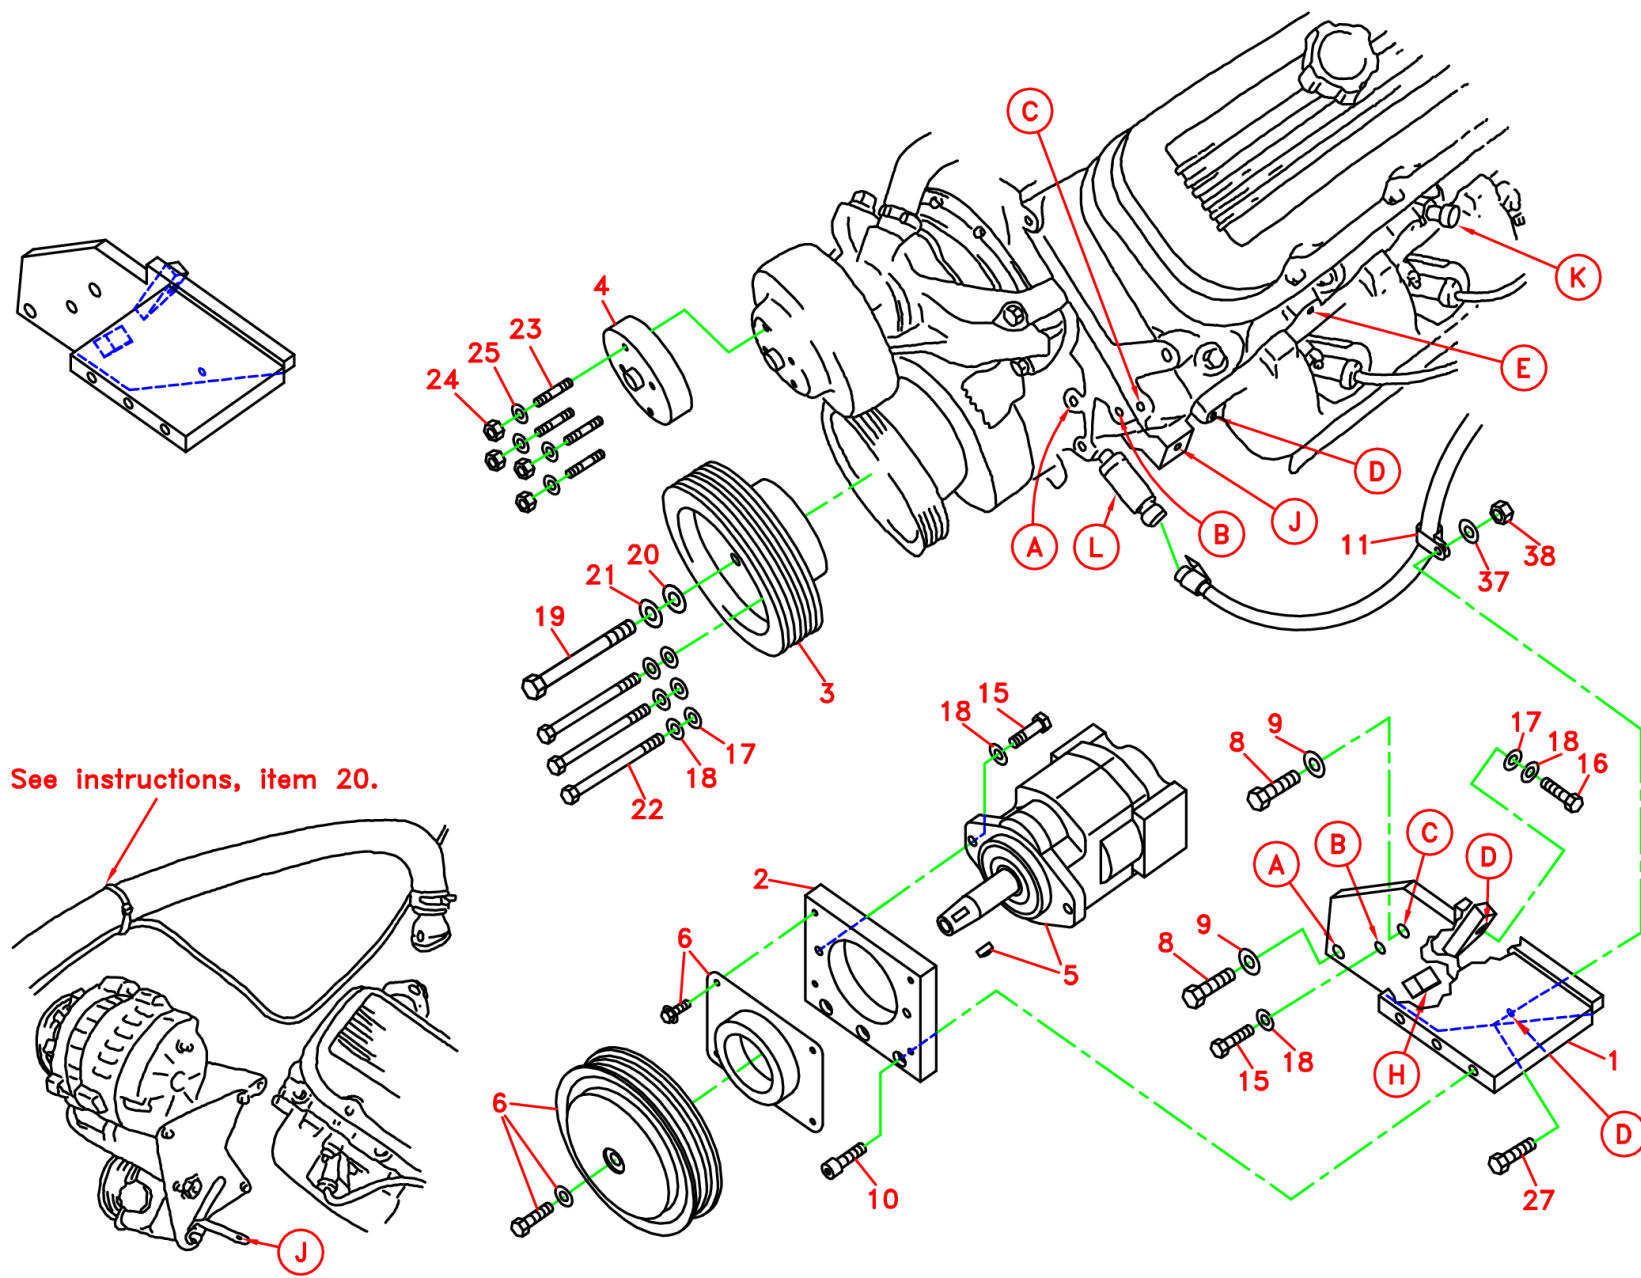

///HARPER INDUSTRIES, INC.

700082

Images and 2D Drawings

(A) Denotes bolt holes in engine to locate corresponding holes in Pump Brkt.

Assembly Details:

Assembly Number: '700082'

Assembly Description: Clutch Pump Kit

Item	Assembly	Part Number	Description	Quantity	UOM	Order Multiple
5.4	No	720172	Pump 7gpm A Mount Parker P315 326-9110-116 Rear Port S16mb P12mb	1	EA	1
5.3	No	720173	Pump 9gpm A Mount Parker P315 326-9110-214 Rear Port S16mb P12mb	1	EA	1
5.2	No	720174	Pump 12gpm A Mount Parker P315 326-9110-215 Rear Port S20mb P16mb	1	EA	1
5.1	No	720175	Pump 17gpm A Mount Parker P315 326-9110-216 Rear Port S20mb P16mb	1	EA	1
6.2	No	740148	Clutch Assy 8 Groove A Mount Tapered 6" Warner 1417-42 12VDC	1	EA	1
6.1	No	742009	Clutch Assy 8 Groove A Mount Tapered 6" Ogura MA-MG02-DE 12VDC	1	EA	1
5.5	No	720170	Pump 5gpm A Mount Parker P315 326-9110-115 Rear Port S16mb P12mb	1	EA	1
5.7	No	720286	Pump 9gpm A Mount Parker P415 326-9110-214 Rear Port S16mb P12mb High Pressure	1	EA	1
5.6	No	720288	Pump 12gpm A Mount Parker P415 326-9110-215HP Rear Port S20mb P16mb High Pressure	1	EA	1
5.8	No	720302	Pump 7gpm A Mount Parker P415 326-9110-116 Rear Port S16mb P12mb High Pressure	1	EA	1
1	No	710934	Bracket Assy	1	EA	1
2	No	710936	Pump Mount Plate	1	EA	1
3	No	740169	Crank Pulley	1	EA	1

Item	Assembly	Part Number	Description	Quantity	UOM	Order Multiple
30	No	110377	Bolt 5/16-18 X 1.50 HHCS Gr 5 Zinc	1	EA	1
31	No	710948	Idler Spacer	1	EA	1
32	No	110665	Washer 5/16" Flat	1	EA	1
33	No	110608	Nut 5/16-18	1	EA	1
34	No	110125	Bolt 1/2-13 X 2.25 HHCS Gr 5 Zinc	1	EA	1
35	No	110403	Bolt 1/2-13 X 2.50 HHCS Gr 5 Zinc	1	EA	1
36	No	110610	Nut 1/2-13	1	EA	1
37	No	110667	Washer 1/4" Lock	1	EA	1
38	No	110609	Nut 1/4-20	1	EA	1