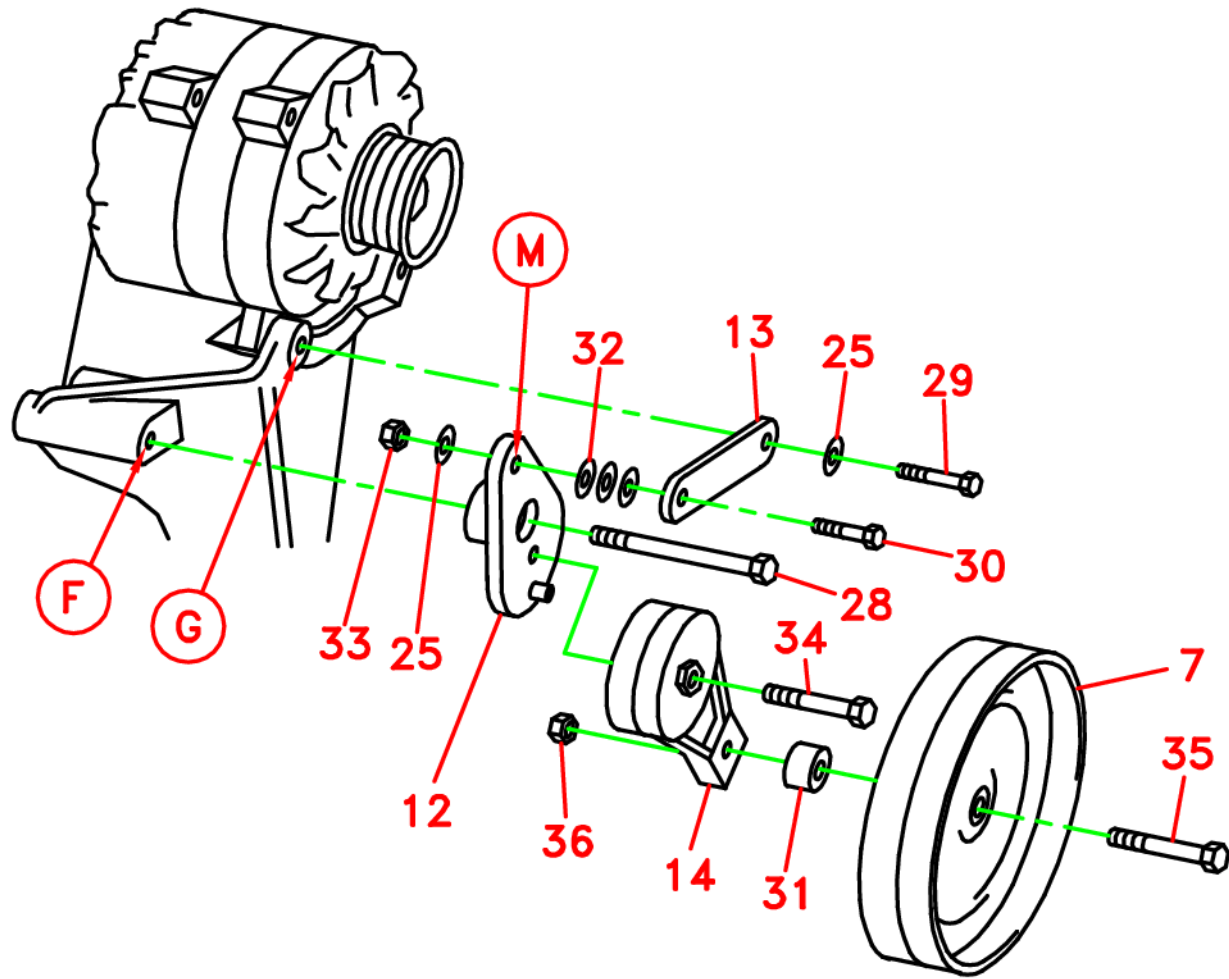

///HARPER INDUSTRIES, INC.

700082

Images and 2D Drawings

(A) Denotes bolt holes in engine to locate corresponding holes in Pump Brkt.

Assembly Details:

Assembly Number: '700082'

Assembly Description: Clutch Pump Kit

Item	Assembly	Part Number	Description	Quantity	UOM	Order Multiple
5.4	No	720172	Pump 7gpm A Mount Parker P315 326-9110-116 Rear Port S16mb P12mb	1	EA	1
5.3	No	720173	Pump 9gpm A Mount Parker P315 326-9110-214 Rear Port S16mb P12mb	1	EA	1
5.2	No	720174	Pump 12gpm A Mount Parker P315 326-9110-215 Rear Port S20mb P16mb	1	EA	1
5.1	No	720175	Pump 17gpm A Mount Parker P315 326-9110-216 Rear Port S20mb P16mb	1	EA	1
6.2	No	740148	Clutch Assy 8 Groove A Mount Tapered 6" Warner 1417-42 12VDC	1	EA	1
6.1	No	742009	Clutch Assy 8 Groove A Mount Tapered 6" Ogura MA-MG02-DE 12VDC	1	EA	1
5.5	No	720170	Pump 5gpm A Mount Parker P315 326-9110-115 Rear Port S16mb P12mb	1	EA	1
5.7	No	720286	Pump 9gpm A Mount Parker P415 326-9110-214 Rear Port S16mb P12mb High Pressure	1	EA	1
5.6	No	720288	Pump 12gpm A Mount Parker P415 326-9110-215HP Rear Port S20mb P16mb High Pressure	1	EA	1
5.8	No	720302	Pump 7gpm A Mount Parker P415 326-9110-116 Rear Port S16mb P12mb High Pressure	1	EA	1
1	No	710934	Bracket Assy	1	EA	1
2	No	710936	Pump Mount Plate	1	EA	1
3	No	740169	Crank Pulley	1	EA	1

Item	Assembly	Part Number	Description	Quantity	UOM	Order Multiple
30	No	110377	Bolt 5/16-18 X 1.50 HHCS Gr 5 Zinc	1	EA	1
31	No	710948	Idler Spacer	1	EA	1
32	No	110665	Washer 5/16" Flat	1	EA	1
33	No	110608	Nut 5/16-18	1	EA	1
34	No	110125	Bolt 1/2-13 X 2.25 HHCS Gr 5 Zinc	1	EA	1
35	No	110403	Bolt 1/2-13 X 2.50 HHCS Gr 5 Zinc	1	EA	1
36	No	110610	Nut 1/2-13	1	EA	1
37	No	110667	Washer 1/4" Lock	1	EA	1
38	No	110609	Nut 1/4-20	1	EA	1