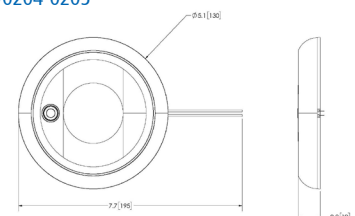

Features and Benefits

- Flush mount (EW0210-0221 only)
- Surface mount (EW0200-0204 & EW0230-0241 only)
- Switched and non-switched options
- White, black or chrome bezel options

Accessories

- EZ0120 PIR Motion Sensor - 100° cone, adjustable sensitivity (automatically activates light when human movement is detected)
- EZ0121 - Interior push button switch, 12-24V
- EZ0122 - Interior touch switch with dimmer, 12-24V

EW0210-0221

EW0230-0241

EW0200

EW0202-0203

EW0204-0205

T 800-635-5900 | orders@eccogroup.com