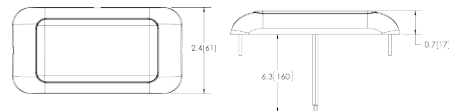

EW0230-0241