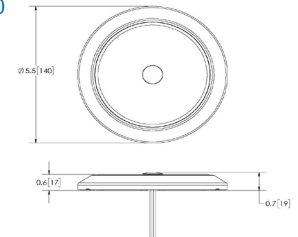

EW0200

EW0202-0203