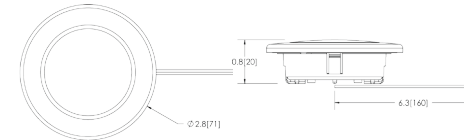

EW0210-0221