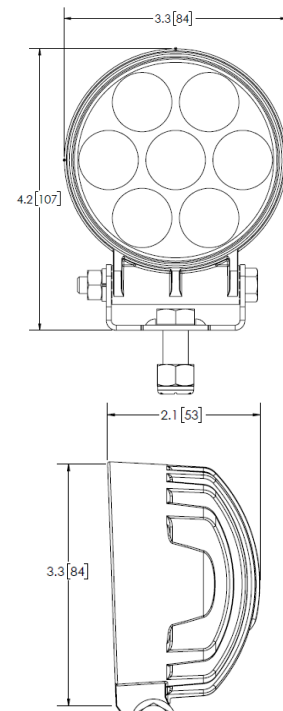

WORKLAMPS

EW2110 Series Round LED

The EW2110 worklamp offers a long maintenance-free life expectancy coupled with a compact footprint, allowing limitless fit-and-forget mounting options. At 1000 raw lumens, the flood beams deliver effective and safe coverage in the vehicle work area. With 12-80 voltage range, these worklamps will meet all of your vehicle worklamp lighting needs.

Models

PART NO.	FORM	VOLTAGE	AMPS	RAW LUMENS	TYPE	CONNECTION
EW2110	Round	12-80	3.1	1000	Flood	Standard

Features and Benefits

- Seven 1-watt LEDs
- 12-80 VDC
- Compact design
- Aluminum heatsink housing
- Polycarbonate lens
- Zinc plated steel mounting bracket

Beam Pattern