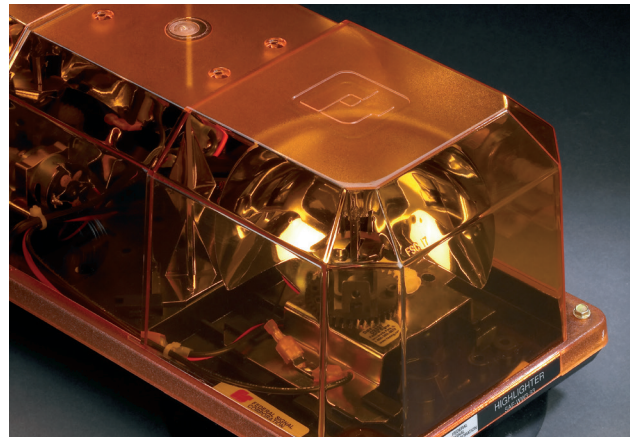

Specify Model*

Permanent mount

- 450112-02 (2) 95 FPM rotators, diagonal mirror, Amber
- 451112-02 (2) 175 FPM rotators, diagonal mirror, Amber

Magnet mount, cigarette plug

- 452142-02 (2) 95 FPM rotators, diagonal mirror, Amber
- 452412-02 (2) 175 FPM rotators, diagonal mirror, Amber

Suction-cup magnet mount, cigarette plug

- 450142-02 (2) 95 FPM rotators, diagonal mirror, Amber
- 451412-02 (2) 175 FPM rotators, diagonal mirror, Amber

Common Replacement Parts

- 447539 Motor, 175 FPM
- 448522 Rotator, 175 FPM
- 4475322SSG Motor, 95 FPM
- 448572SSG Rotator, 95 FPM
- 452510-02 Dome, HighLighter, Amber
- Z8440A265A-02 Bulb, 55 W, halogen, long-life

Large parabolic reflectors and brilliant 55-watt halogen bulbs produce an attention-getting 80,000 candelas per flash.

SPECIFICATIONS

Specifications

	450112	452142/450142	451112	452412/451412
Input Voltage	12.8 VDC	12.8 VDC	12.8 VDC	12.8 VDC
Current Draw	8.6A	8.6A	8.6A	8.6A
Candelas	80,000	80,000	80,000	80,000
Flash Rate	285/min.	285/min.	525/min.	525/min.

Physical Specifications

Length	15.8 in (40 cm)	15.8 in (40 cm)	15.8 in (40 cm)	15.8 in (40 cm)
Width	7.0 in (17.8 cm)	7.0 in (17.8 cm)	7.0 in (17.8 cm)	7.0 in (17.8 cm)
Height	5.3 in (13.5 cm)	5.3 in (13.5 cm)	5.3 in (13.5 cm)	5.3 in (13.5 cm)

Ship Weight

5.0 lbs (2.3 kg)	7.3 lbs (3.3 kg)	5.0 lbs (2.3 kg)	7.3 lbs (3.3 kg)

HighLighter is a trademark of Federal Signal Corporation.

©2018 Federal Signal Corporation. M1506 I 818