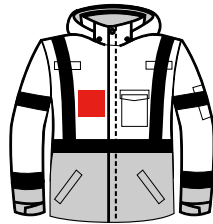

NON- ANSI MULTI COLOR WATERPROOF BOMBER JACKET WITH BLACK BOTTOM

8013- Blue

8014 - Red

8016 - Forest Green

Back

8001- Lime

8002 - Orange

CUSTOM LOGO AVAILABLE

- 100% Waterproof Bomber with PU Coated Shell and Sealed Seams
 - Concealed Hood
 - 4 3/4 OZ Poly Fill Insulation with Polyester Quilted Lining
 - Zip Closure with Snap Storm Flap
 - 1 Inner Chest Pocket, 2 Lower- Slant Pockets; Cell Phone Pocket, 2 Pen Holder Pockets on Sleeve
 - Elasticized Waist Band and Wrist Cuffs Mic Holders
 - Certification: Non-ANSI Certified
 - Sizes Blue/Red: SM-5XL Forest Green: MD-5XL
 - Item # 8013-Blue, 8014-Red, 8016-Forest Green
- ⚠ **WARNING:** Cancer and reproductive harm – California residents click here.