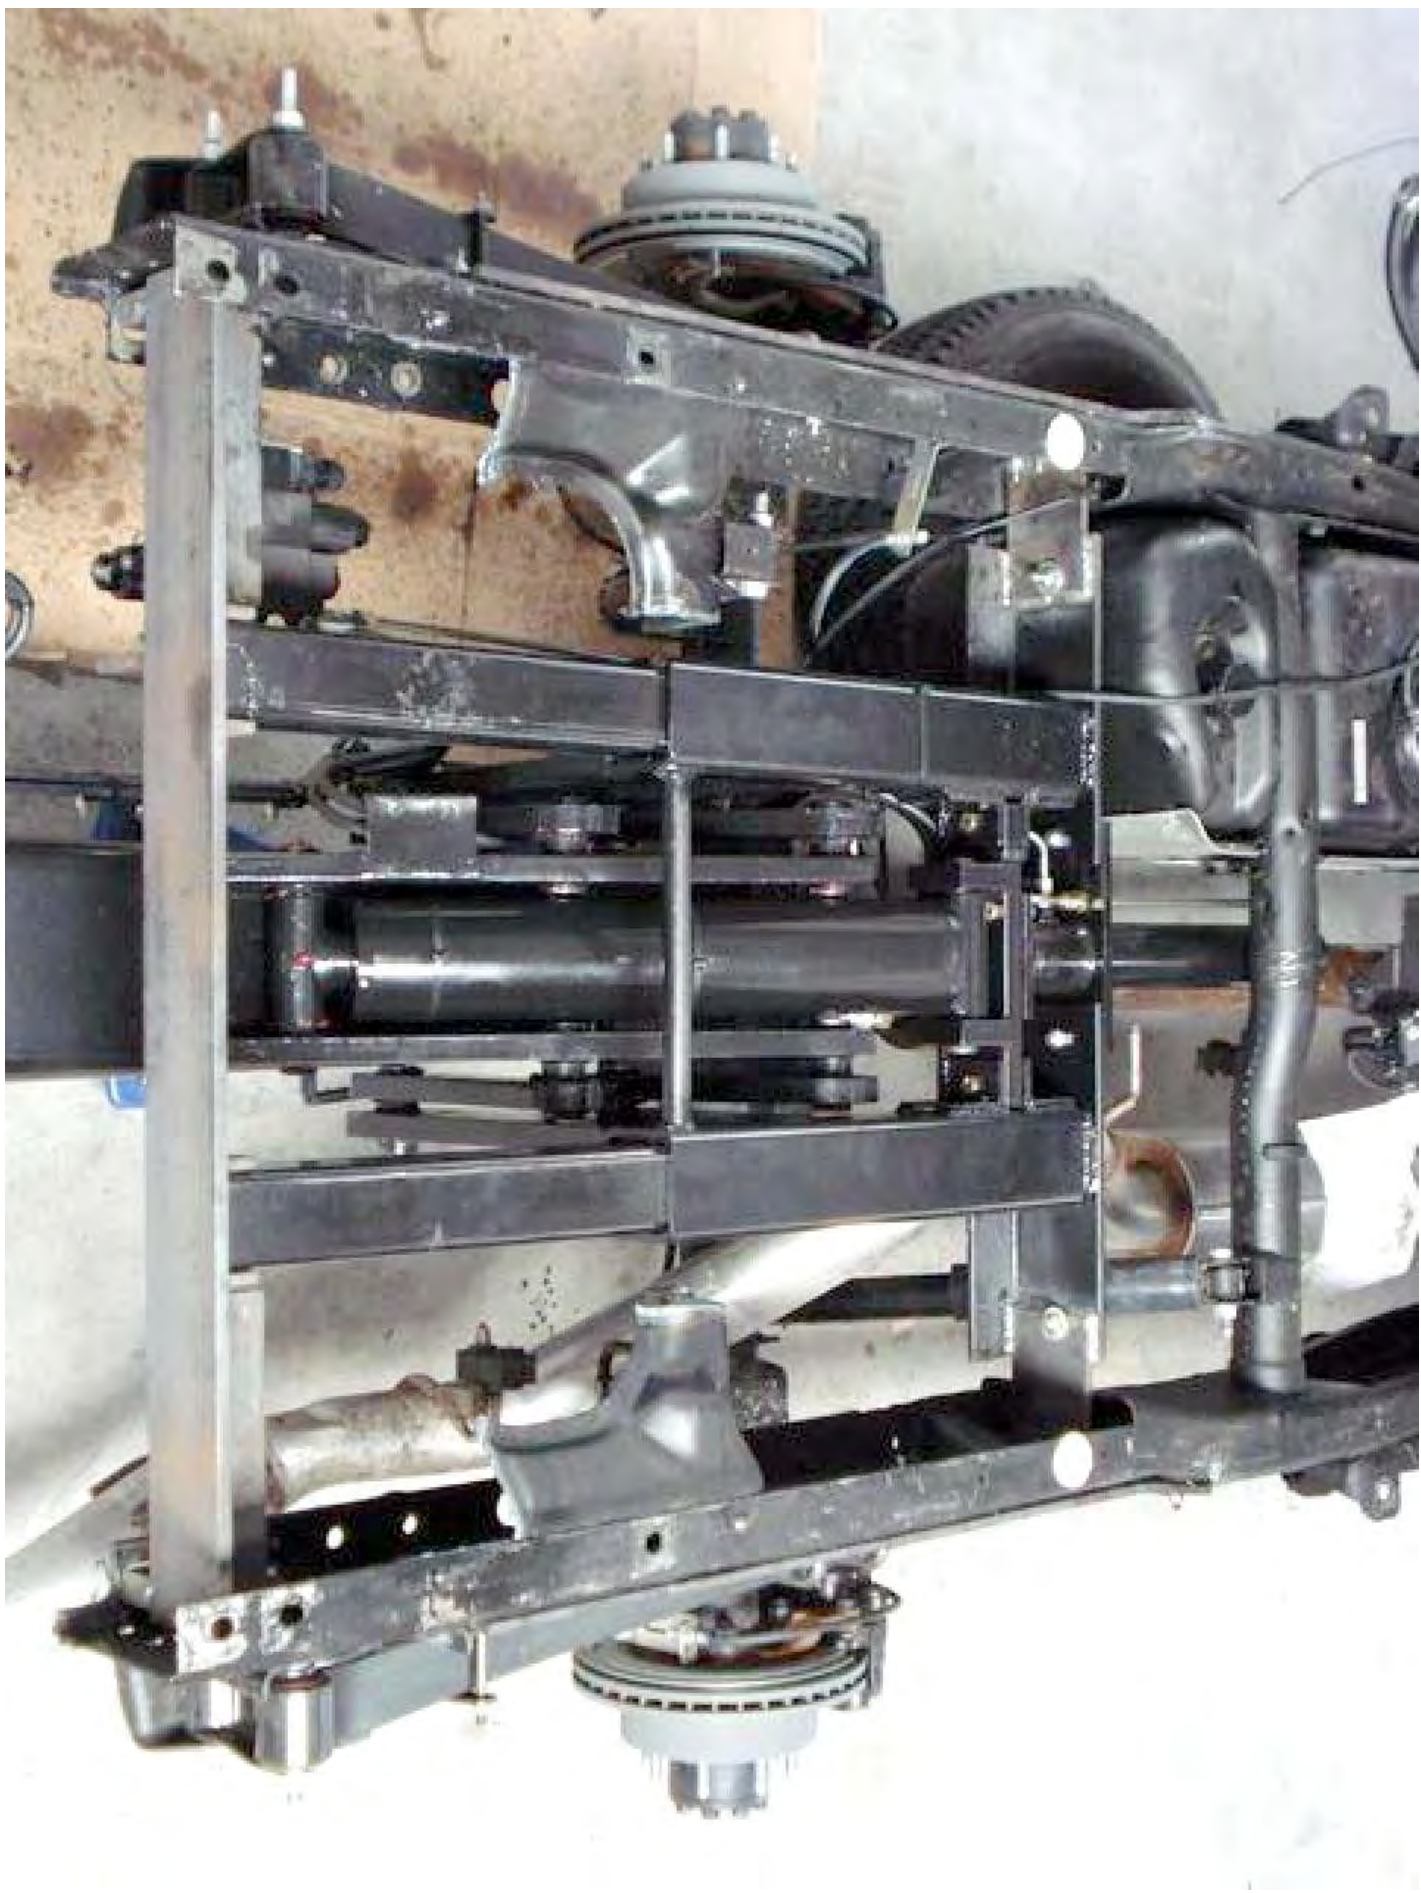

## HY-TECH RECOVERY EQUIPMENT INCORPORATED

3225 Reagan Drive  
Fort Worth, Texas 76116  
Thomas Fox, President

Telephone:  
P: (800) 969-8246  
P: (817) 560-4610

sales@sneekerlift.com  
www.sneekerlift.com  
Fax: (817) 560-4611