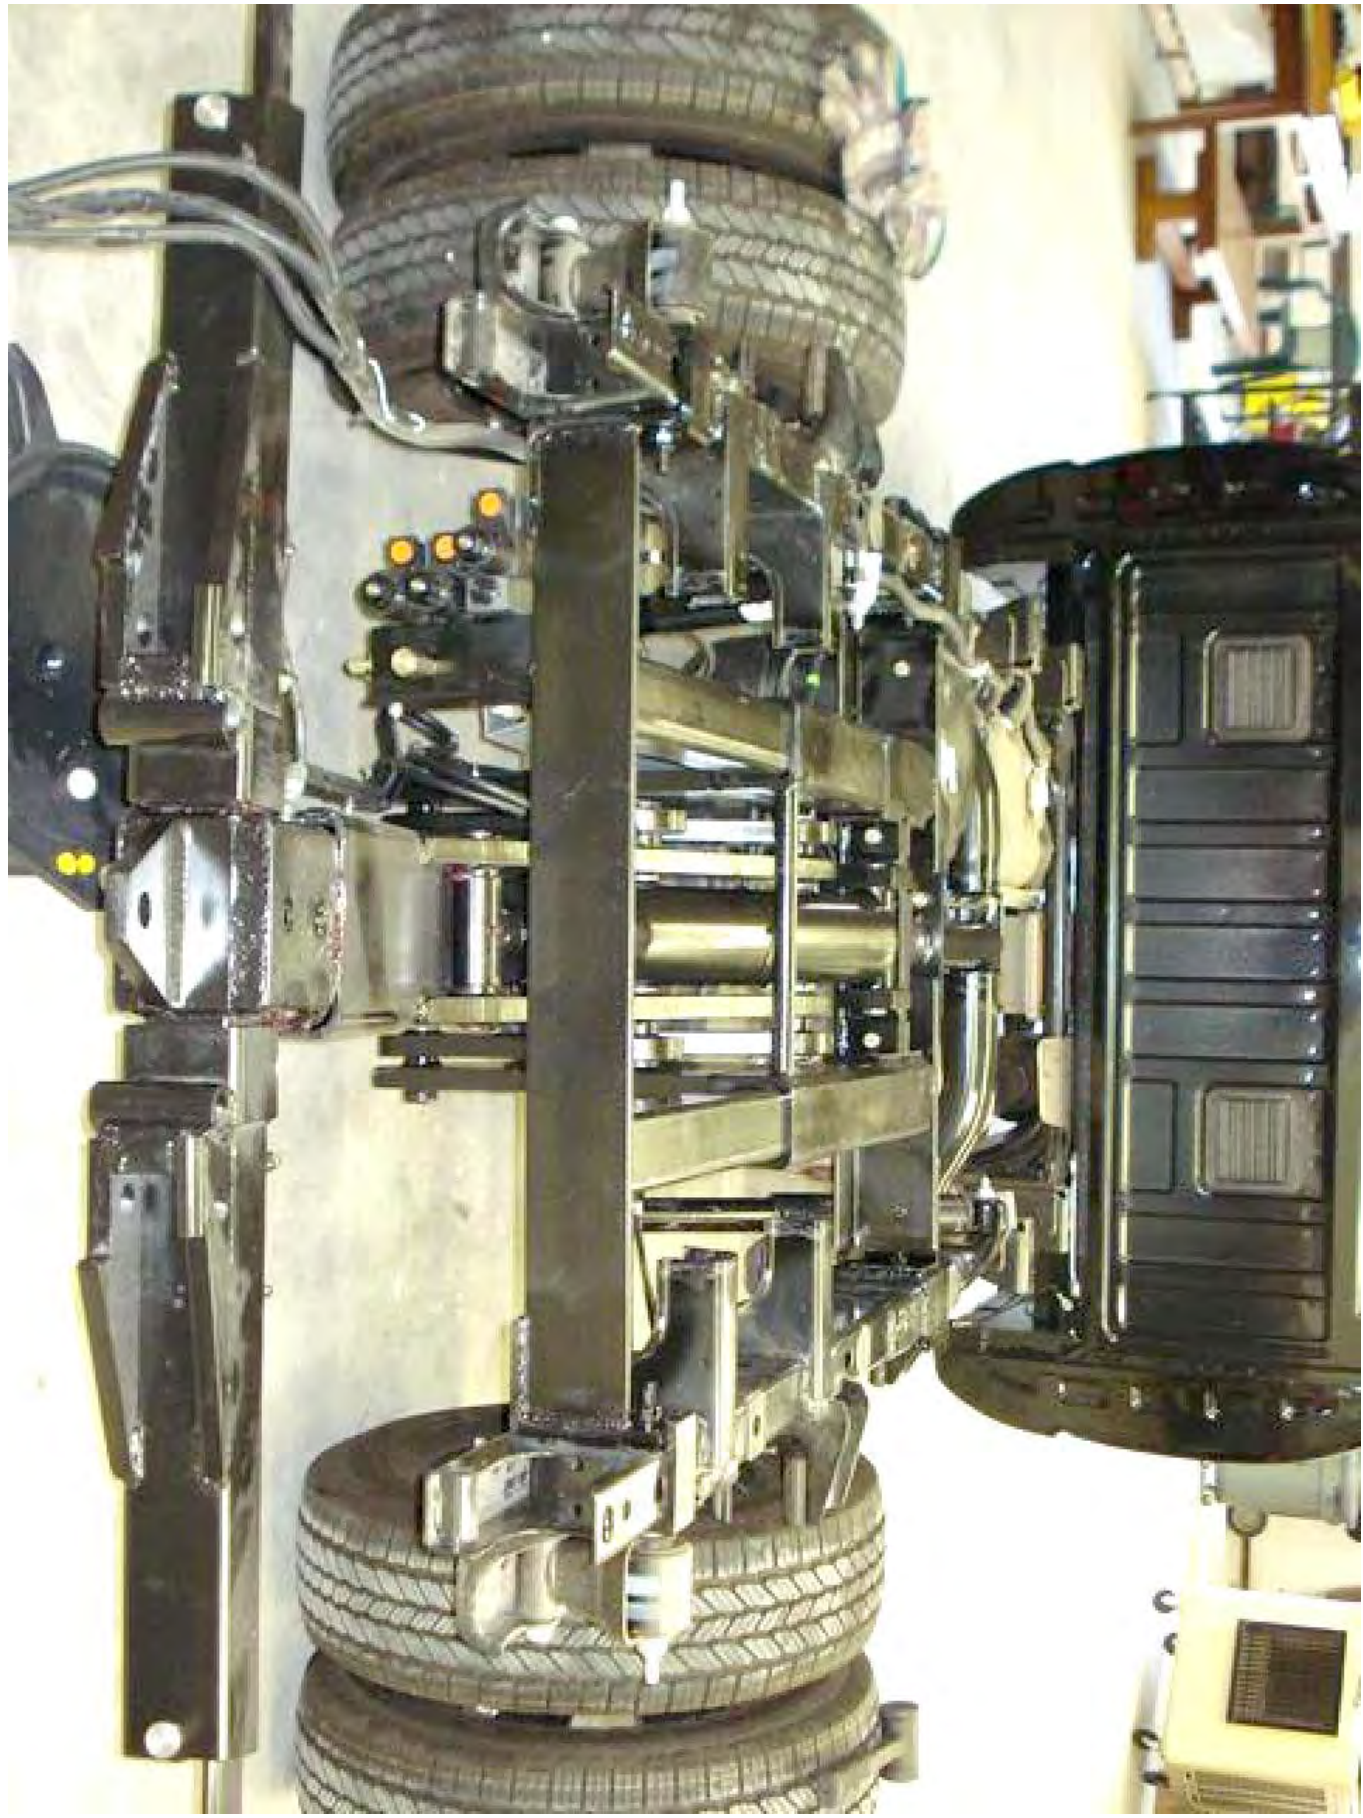

PHOTOGRAPH GALLERY

DODGE TRUCK

INSTALLATIONS

HY-TECH RECOVERY EQUIPMENT INCORPORATED

3225 Reagan Drive
Fort Worth, Texas 76116
Thomas Fox, President

Telephone:
P: (800) 969-8246
P: (817) 560-4610

sales@sneekerlift.com
www.sneekerlift.com
Fax: (817) 560-4611

Dodge1.jpg:

Dodge Short bed: