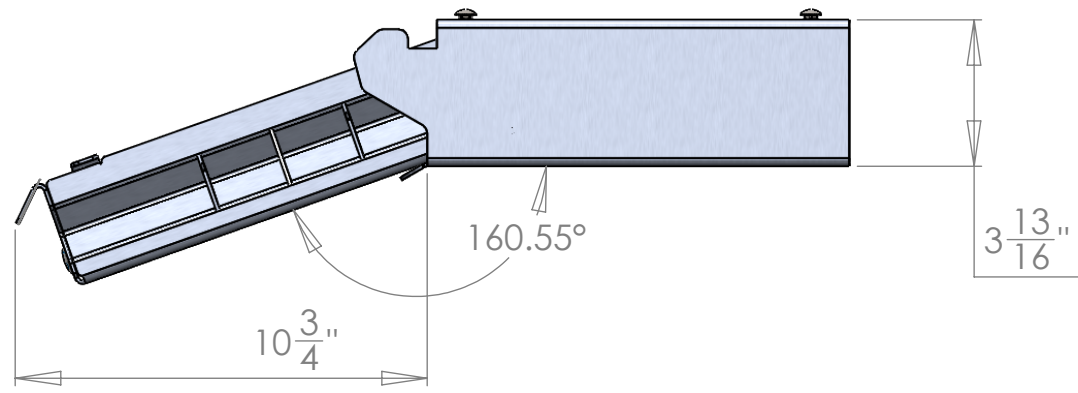

Inventive LLC	
In The Ditch Towing Products	
DESCRIPTION Pro Series Slide Out Drawer	
PART NO. ITD1613	
WEIGHT 6.06 LBS	

Inventive LLC In The Ditch Towing Products
DESCRIPTION Pro Series Slide Out Drawer
PART NO. ITD1613
WEIGHT 6.06 LBS