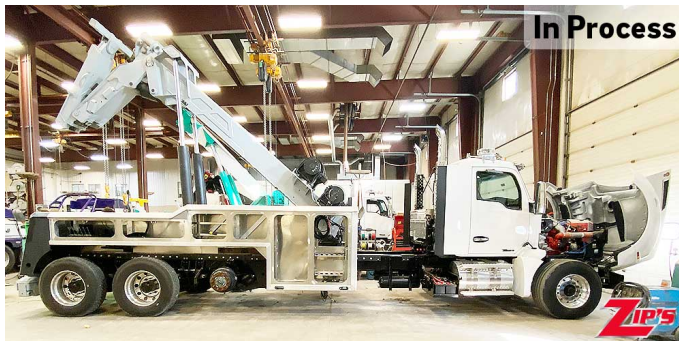

2019 Century 9055XL 50 Ton Wrecker, Kenworth T880, 15720

Equipment Sales & Information

800-222-6047, Press 3
Fax: 641-394-4044

Finance Inquiries & Payment Processing

800-222-6047, Press 4
Fax: 641-394-5706

Equipment Service Scheduling & Inquiries

800-222-6047, Press 2

Customer Service & Bill Pay

800-222-6047, Press 0
Fax: 641-394-4044

Chassis Specs

Stock Number: NV15720

Year: 2019

Make: Kenworth

Model: T880

Engine Make: Cummins

Engine Model: X15

Horsepower: 565

Fuel Type: Diesel

Mileage: 697

Transmission: Eaton-Fuller RTLO18918B 18 Speed

Axle Ratio: 4.10

Number of Rear Axles: 2 + Pusher

GVWR: 84,740#

Front Axle Weight Rating: 20,000#

Rear Axle Weight Rating: 18,740# Pusher, 23,000# Each Rear

Cab to Axle: 234"

Wheel Base: 324"

Brake Type: Air Disc Brakes

Engine Brake: Engine Brake

Suspension: Air Ride

Tires: Front Tires: 385/65R22.5 X Multiway HD XZE (Michelin), Pusher Tires: 385/65R22.5 XFE (Michelin), 1st Rear Tires: 11R24.5 M726ELA (Bridgestone), 2nd Rear Tires: 11R24.5 M726ELA (Bridgestone)

Wheels: Aluminum

VIN #: 1NKZX4TX8KJ253422

More Chassis Features:

Air Compressor/Air Conditioning/Air Horns/Air Dryer

AM/FM/CD/Bluetooth Stereo Radio

Kenworth NavPlus System

Leather Air Ride High Back Driver Seat w/Arm Rests

Leather Air Ride High Back Passenger Seat w/LH Arm Rest

Power Windows/Door Locks

Five Spare Switches Wired To Power

Cruise Control

Body Specs

Stock Number: NV15720

Equipment Brand: Century

Equipment Model: 9055XL Heavy Duty Wrecker

Body Serial Number: 9055XL-0193-J19

Number of Winches: 2 Planetary

More Body Features:

125957301 – XL Boom Option

124004092 – Extendable Rear Hydraulic Legs Upgrade

180Tri – Century 180" CB Tri-Axle Aluminum Body Upgrade

124004389 – 48" Aluminum Saddle Style Tunnel Toolbox

124004658 – Miller Carousel Chain Rack Kit

124004258 – Air & Electrical Storage Bracket

124004131 – Optional 48" Shelf Kit w/2 Dividers

AE38463 – American Eagle 8-Drawer Toolbox Mounted On RH Side

INSTALLATION

TALAMAR ALL SEASON - Talamar All Season Hydraulic Oil

828S-U6810-V1ZX – Muncie PTO

124002681 – Manual Over Ride PTO Option Kit

124004470 – Colored Control Handles & Knobs

124002796-R – Optional Backlit Controls

MMOSTD – MMO Power Distribution System

124001979 – Tailboard Remote Switch Panel

50005567 – Qty. 2, Crosby McKissick Evolution Snatch Blocks, 12 Ton

50005566 – Qty. 2, Crosby McKissick Evolution Snatch Blocks, 8 Ton

50003720 – Qty. 2, Miller Dual Snatch Block Storage Kit

ZP-CSB – Qty. 10 Zip's Custom Shackle Hanger Brackets

124002697Z – Endless Loop Sling Package

124004083 – Alloy Screw Pin Shackle Kit

RS580008-1-R – Qty. 2, Rim Slings Synthetic Rope, 5/8" x 8' Red, 10,280#

WLL

RS340008-1-R – Qty. 2, Rim Slings Synthetic Rope, 3/4" x 8' Red, 13,700#

WLL

124004661 – Heavy Duty Chain Package

124004475 – 43" Extreme 3" Aluminum Aerodynamic Pylor

50000763 – Whelen 72" 20 Head LED Lightbar

124002708 – Qty. 2, Whelen LED Micro-Edge Pods Mounted

124004448 – Hella LED Underlift Mounted Lamps