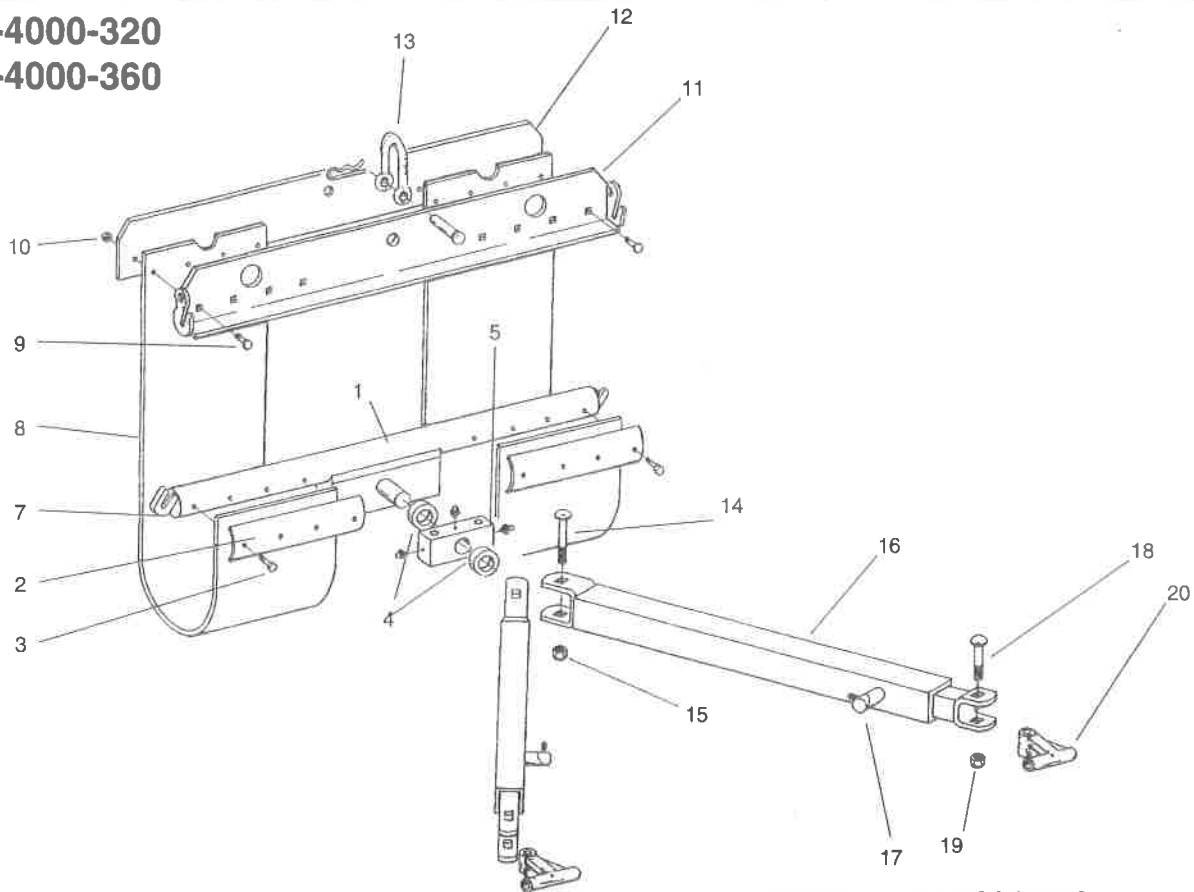

750 ATS SERIES

PARTS BREAKOUT

750-4000-320
750-4000-360

OPTIONAL ACCESSORIES

Item	Part Number	Description	Qty	Part Number	Description
1	751-0001-001	Anchor Bar (Complete)	1	751-3600-625	Spacer Bar, 36" w/CamLock
2	751-0002-000	Belt Retainer, (Anchor Bar)	2	751-0019-000	Body Brackets, (Magna Tech) (Pair)
3	479-3118-125	Hex Bolt, 5/16" (Self Tapping)	8	751-0017-625	Retaining Pin, (Magna Tech Knuckle)
4	626-1252-500	Spacer Bushing 1-1/4" x 2"	2	751-0019-100	Vulcan Sling Brackets (Pair)
5	751-1520-125	Swivel Block (Center Pin) 6"	1	751-0019-200	Vulcan Laser Sling Brackets (Pair)
6	615-0250-028	Grease Zerk, 1/4"-28	5	320-1000-376	J-hook & Chains, 5/16" w/T & 3/8" Grab
7	455-3125-500	Hook, 5/16" (Anchor Bar)	2	751-9539-440	Sling Strap, 9-1/2" x 39" 4 Ply
8	751-9539-440	Sling Strap, 9-1/2" x 39" 4 Ply	2	751-9546-440	Sling Strap, 9-1/2" x 46" 4 Ply
9	483-3118-003	Nylon Lock Nut, 5/16"	8	751-0020-000	T-Handle Lock Barrel Assembly, 5/8"
10	476-3118-125	Bolt, 5/16" x 1-1/4" (Carriage)	8	751-0020-750	CamLock, 3/4" (Complete)
11	751-0009-000	Top Sandwich Plate, 6" x 32" Bent	1		
12	751-0008-000	Top Sandwich Plate, 6" x 32" Flat	1		
13	751-0011-625	Shackle, 5/8" w/Pin & Clip	1		
14	476-6211-350	Bolt, 5/8" x 3-1/2" (Carriage)	2		
15	483-6211-003	Nylon Lock Nut, 5/8"	2		
16	751-3200-625	Spacer Bar, 32" w/CamLOCK 5/8"	2		
17	751-0020-625	CamLock, 5/8" (Complete)	2		
18	477-5013-250	Hex Bolt, 1/2" x 2-1/2"	2		
19	483-5013-003	Nylon Lock Nut, 1/2"	2		
20	751-0200-003	Knuckle, 020003 (Cast)	2		