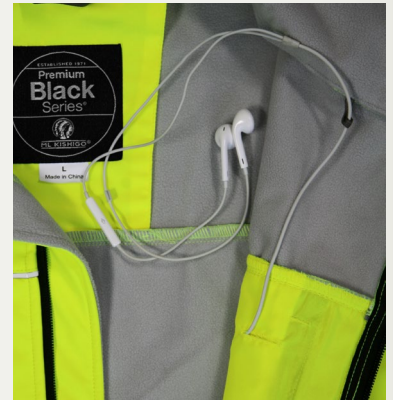

JS137

**ML KISHIGO**

PREMIUM BLACK SERIES®

# Soft Shell Jacket

Premium  
**Black Series®**

JS137 Lime

Left chest Media-compatible pocket.

Underarm vents for breathability.

Night Shot.

## PERFORMANCE FEATURES

- Crafted with durable water-resistant soft shell material.
- Stay in sight with 2" wide high performance reflective material.
- Cuffs feature durable rubber pull tabs for easy adjustments.
- Reflective piping accents add better visibility in low light.
- Convenient underarm vents for breathability.
- Waist cinches are hidden in front pockets.
- Black areas offer contrast, style, and durability.