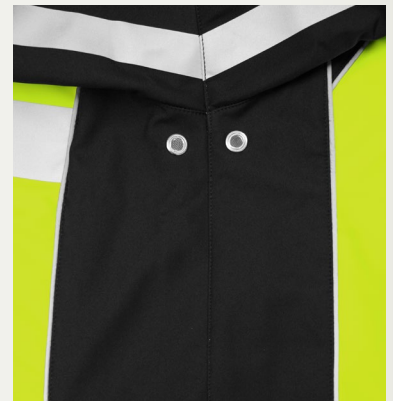

JS137

**ML KISHIGO**

PREMIUM BLACK SERIES®

# Soft Shell Jacket

Premium  
**Black Series®**

JS137 Lime

Left chest Media-compatible pocket.

Underarm vents for breathability.

Night Shot.

## PERFORMANCE FEATURES

- Crafted with durable water-resistant soft shell material.
- Stay in sight with 2" wide high performance reflective material.
- Cuffs feature durable rubber pull tabs for easy adjustments.
- Reflective piping accents add better visibility in low light.
- Convenient underarm vents for breathability.
- Waist cinches are hidden in front pockets.
- Black areas offer contrast, style, and durability.

## POCKETS

- Two outside zippered pockets at waist.
- Media-compatible pocket on left chest panel.
- Cell phone pocket on left arm.

**SIZES** S - 5X

ANSI 107 Type R | Class 3 Compliant

**ML KISHIGO®**

To speak with a representative, please call 800.338.9480