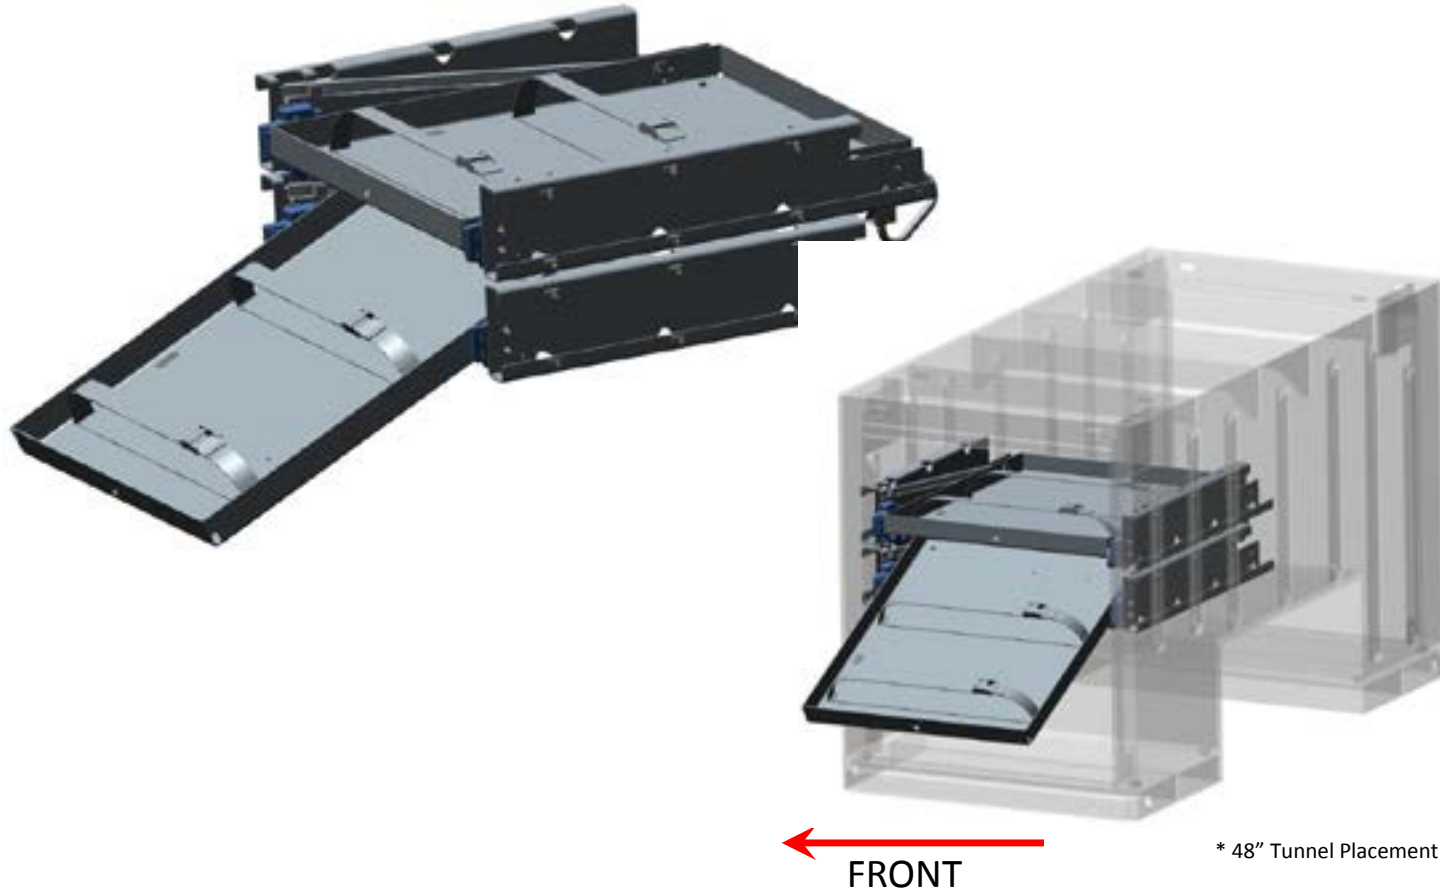

JFB TILT DOWN DRAWERS STORAGE - 1001199998S

35 Ton Tandem Axle 

 FRONT

* 36" Tunnel Placement

JFB TILT DOWN DRAWERS STORAGE - 1001199999S

50 Ton Tri-Axle 

JFB TILT DOWN DRAWERS STORAGE - 1001208631S

50 Ton Tri-Axle 