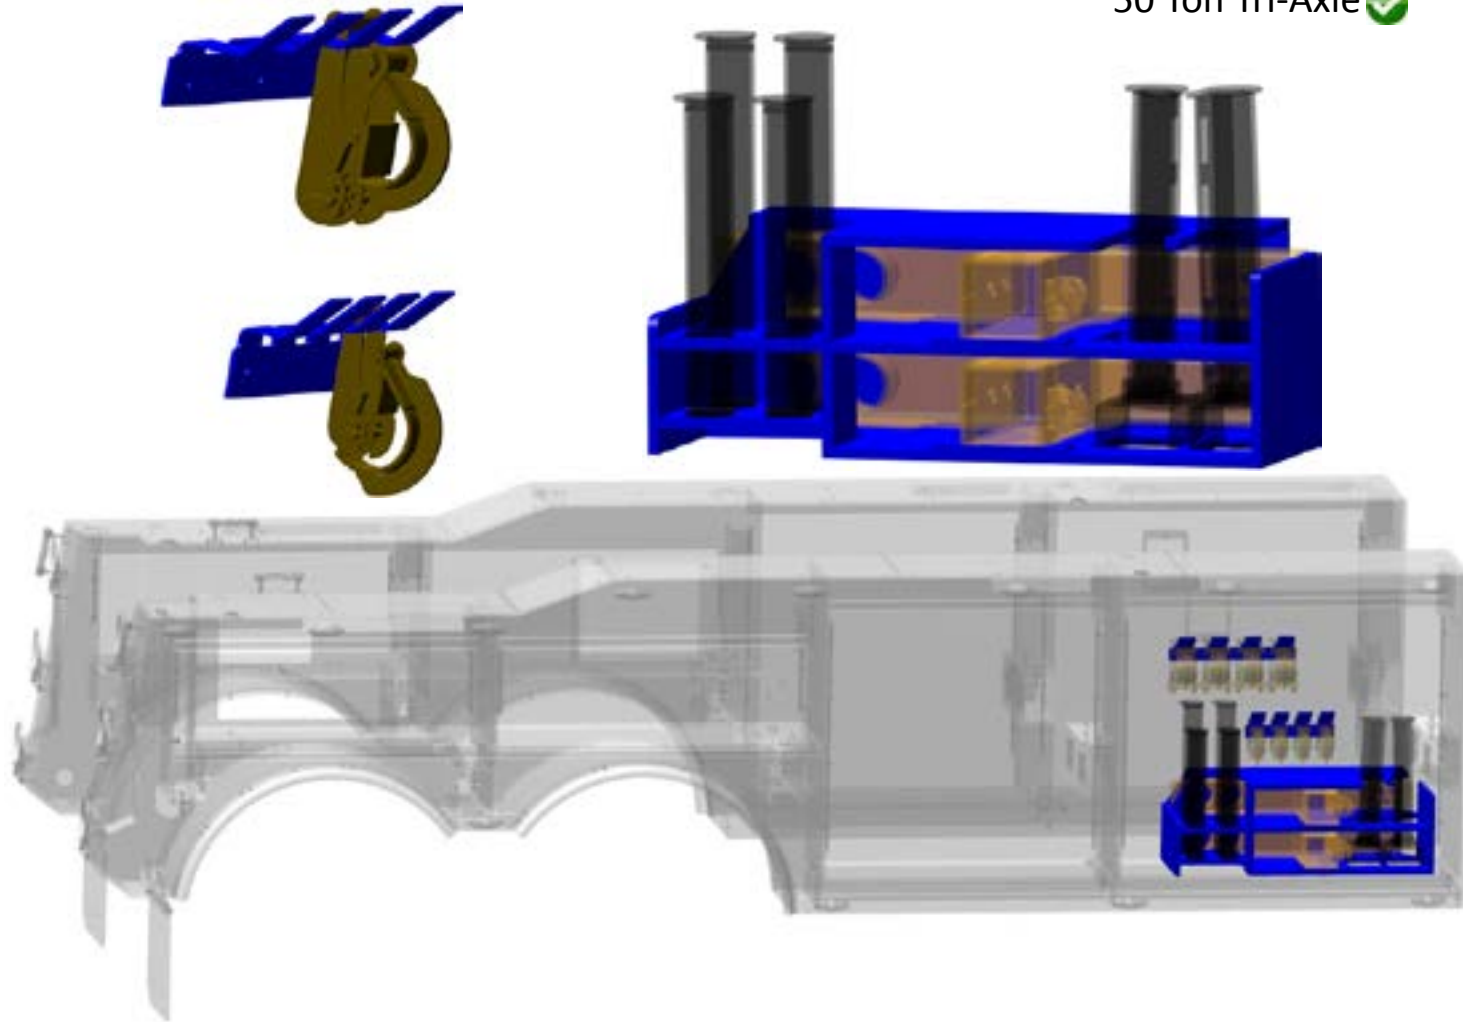

JFB TIRE LIFT / BUS ARMS STORAGE - 1001207556S

35 Ton Tri-Axle ☒
50 Ton Tri-Axle ☒