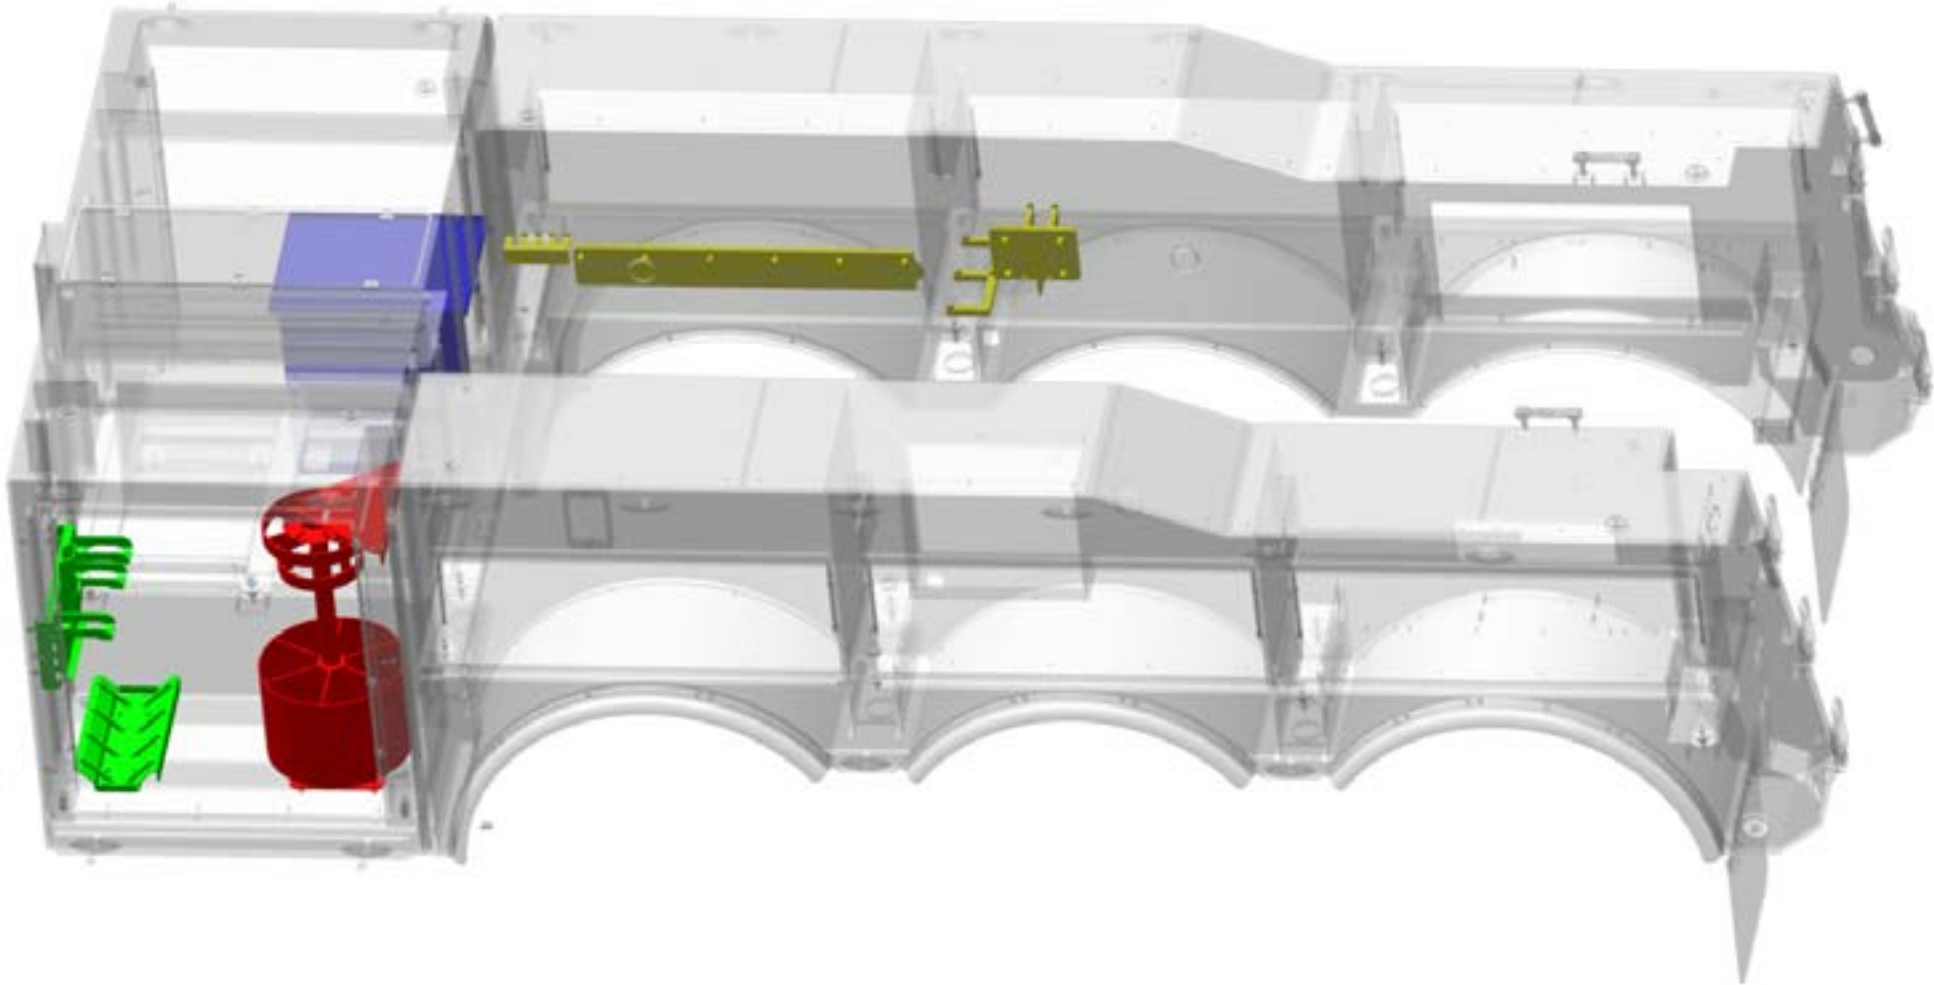

35T JFB TRI-AXLE (112 CT/51") SILVER PKG - 1001218614

ITEM	PART NO.	DESCRIPTION	QTY
1	1001197183S	Rotary Chain Rack Storage	1
2	1001208635S	Tool Drawer Tri Storage	1
3	1001217106S	Snatch Blocks Tunnel Storage	1

35T JFB TRI-AXLE (112 CT/52") SILVER PKG - 1001218614