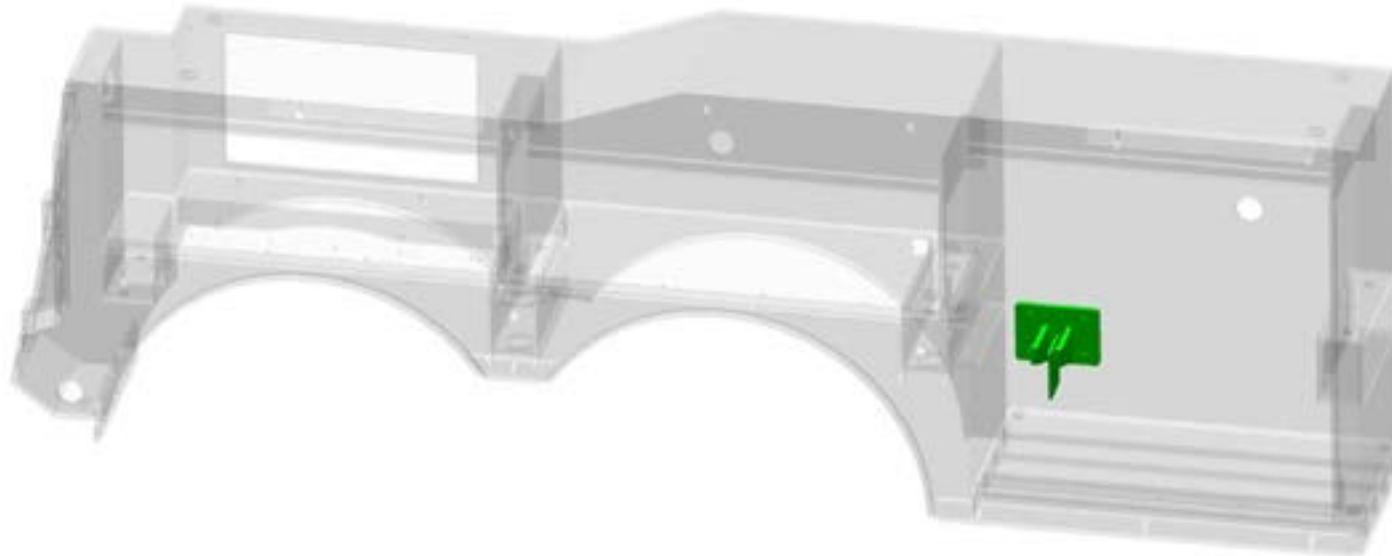

35 Ton Tandem Axle

50 Ton Tandem Axle

JFB FRAME FORK STORAGE - 1001195840S

- 35 Ton Tri-Axle ✓
- 50 Ton Tri-Axle ✓

JFB FORK RISERS STORAGE - 1001195788S

- 35 Ton Tandem Axle ✓
- 50 Ton Tandem Axle ✓

JFB FORK RISERS STORAGE - 1001195825S