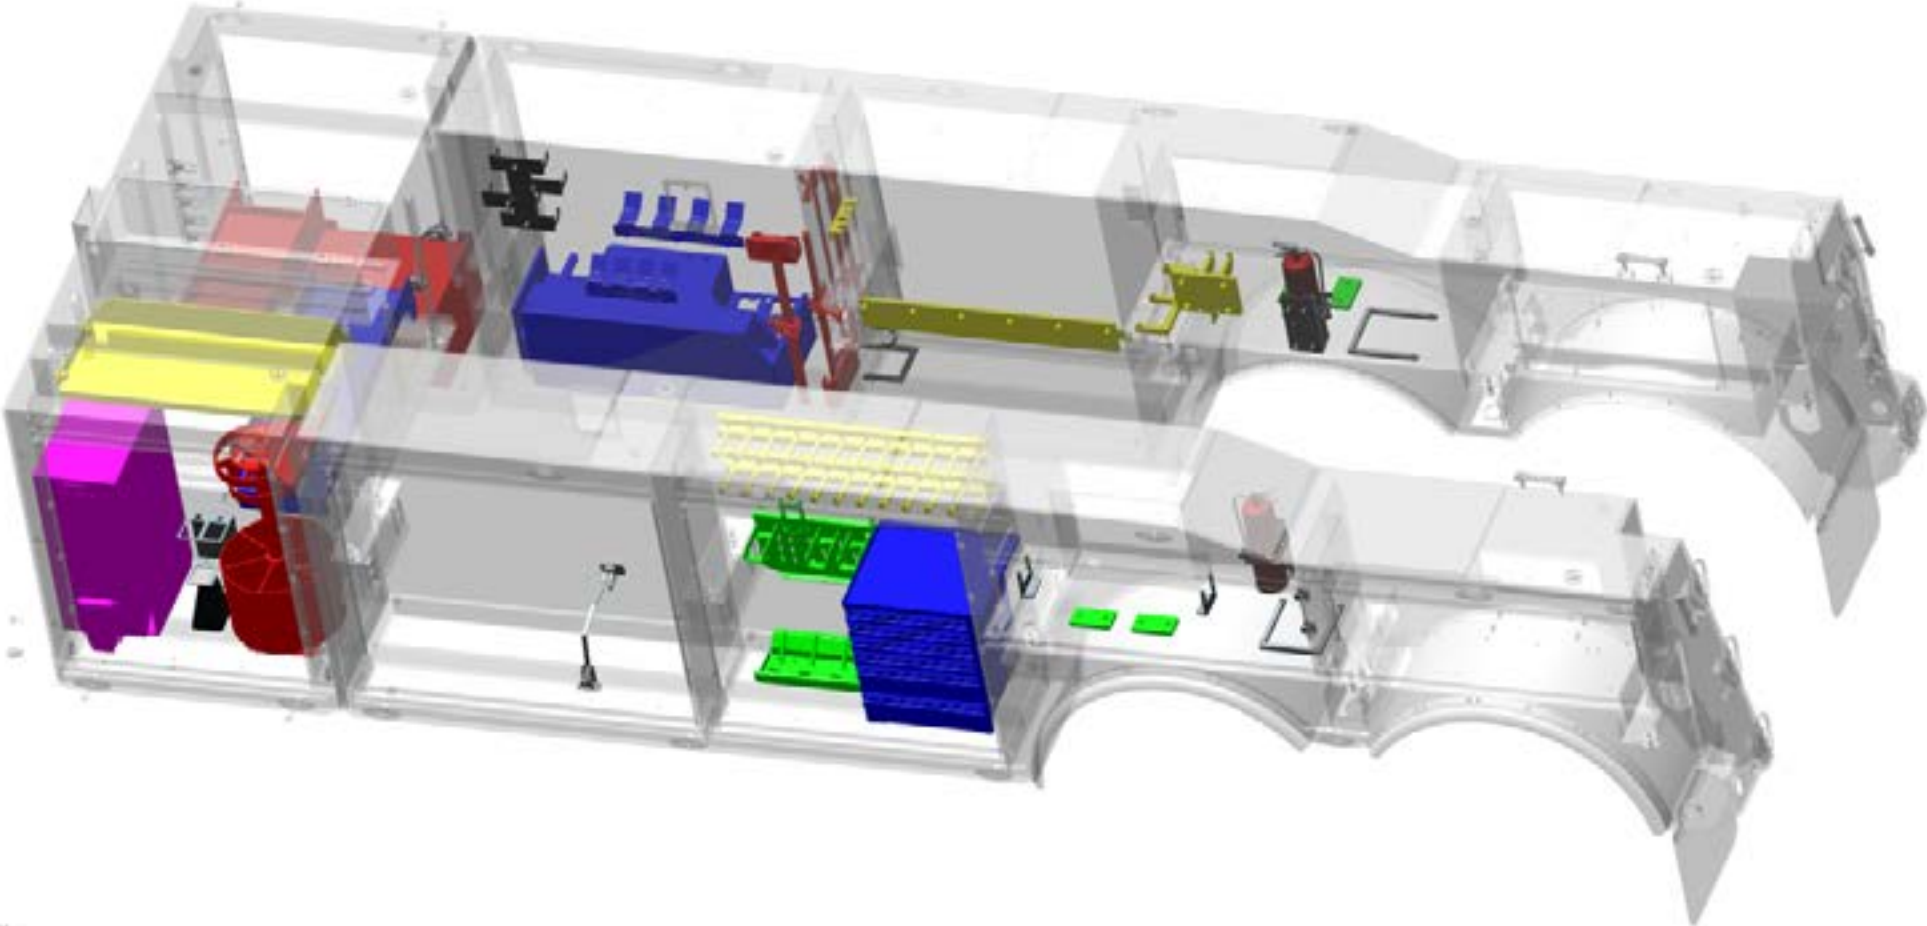

50T JFB TANDEM AXLE (174 CT/51") GOLD PKG - 1001210751

ITEM	PART NO.	DESCRIPTION	QTY
1	1001195038S	Shackle Rack Storage	1
2	1001217105S	Snatch Blocks Storage	1
3	1001195256S	Tool Drawer	1
4	1001195421S	Silo Stay Dry Storage	1
5	1001195520S	Wheel Chock Storage	1
6	1001195592S	Tow Light Storage	1
7	1001195698S	Fire Extinguisher Storage	1
8	1001196214S	Bottle Jack Storage	1
9	1001197183S	Rotary Chain Rack Storage	1
10	1001197683S	Flashlights Storage	1
11	1001200001S	Ladder Storage	1
12	1001201704S	Flare Storage	1
13	1001207496S	Broom Storage	1
14	1001207508S	Traffic Cone Storage	1
15	1001207510S	Cribbing Storage Tdm Storage	1
16	1001207593S	Strap Storage, Tdm	1
17	1001207623S	Chain Binder Storage	1
18	1001208205S	Tool Storage	1
19	1001210746S	Shovel Storage	1
20	1001210748S	Spill Kit Storage	1
21	1001214303S	48" Upper Shelf Storage	1

50T JFB TANDEM AXLE (174 CT/51") GOLD PKG - 1001210751