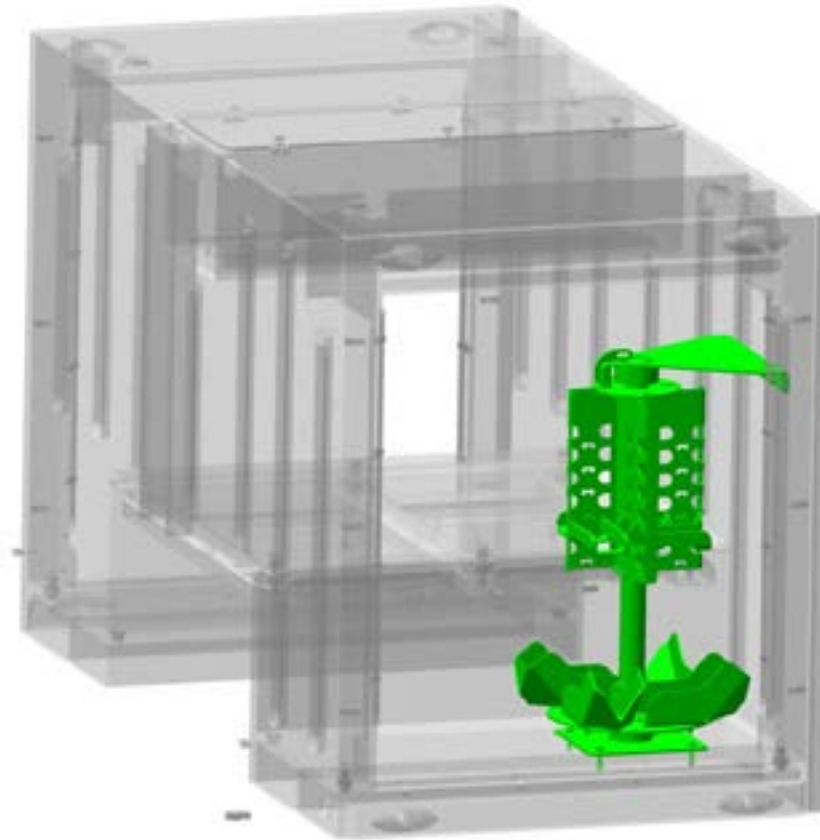

JFB ROTARY SNATCH BLOCK STORAGE - 1001195134S

- 35 Ton Tri-Axle ☒
- 50 Ton Tri-Axle ☒

← FRONT

* 48" Tunnel w/Batteries Placement