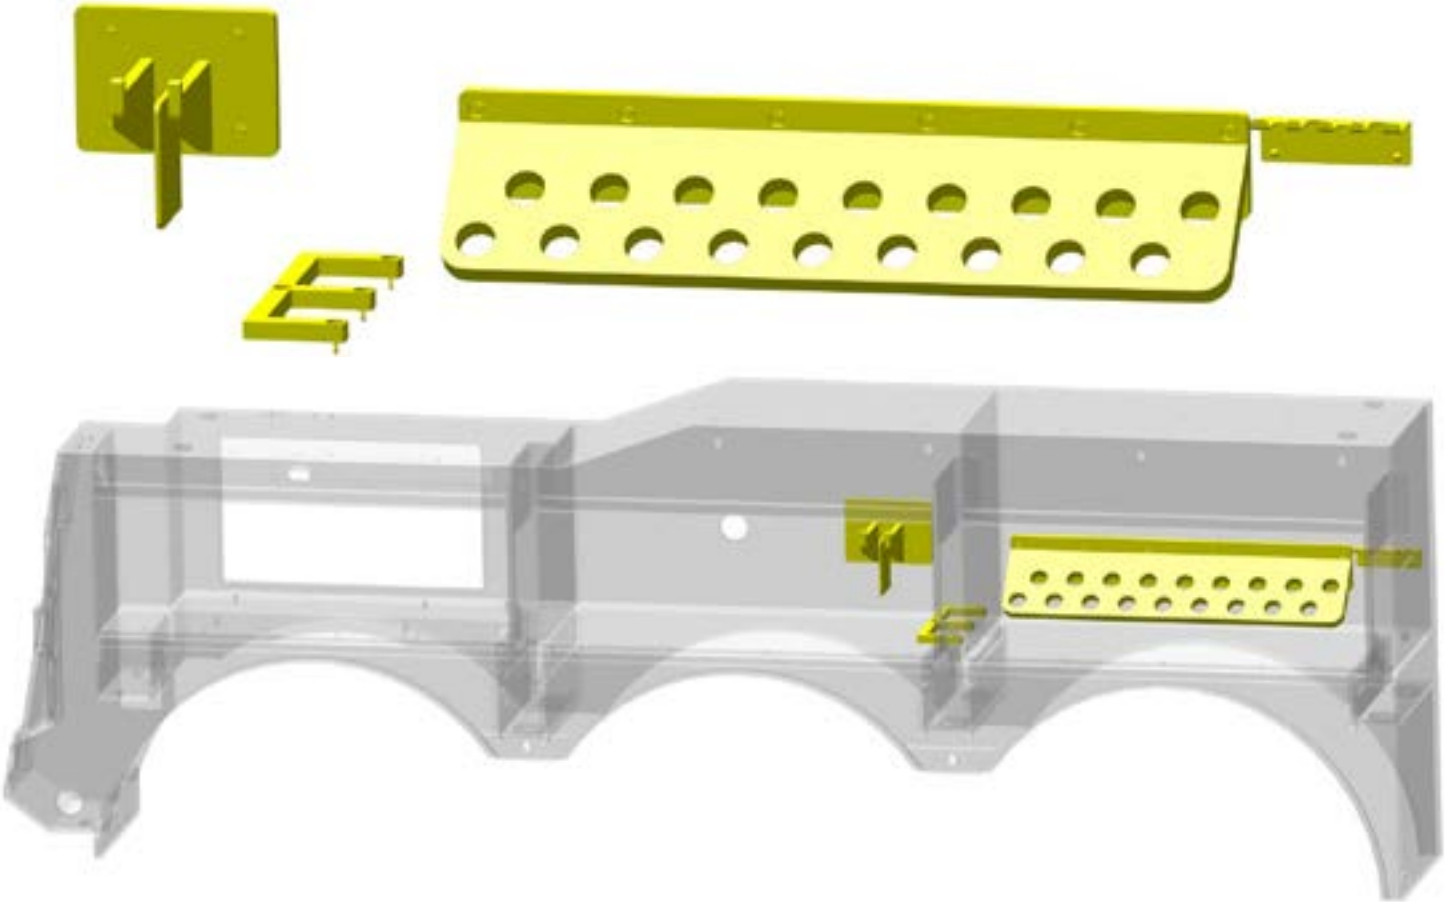

JFB FRAME FORK STORAGE - 1001195840S

- 35 Ton Tri-Axle ✓
- 50 Ton Tri-Axle ✓