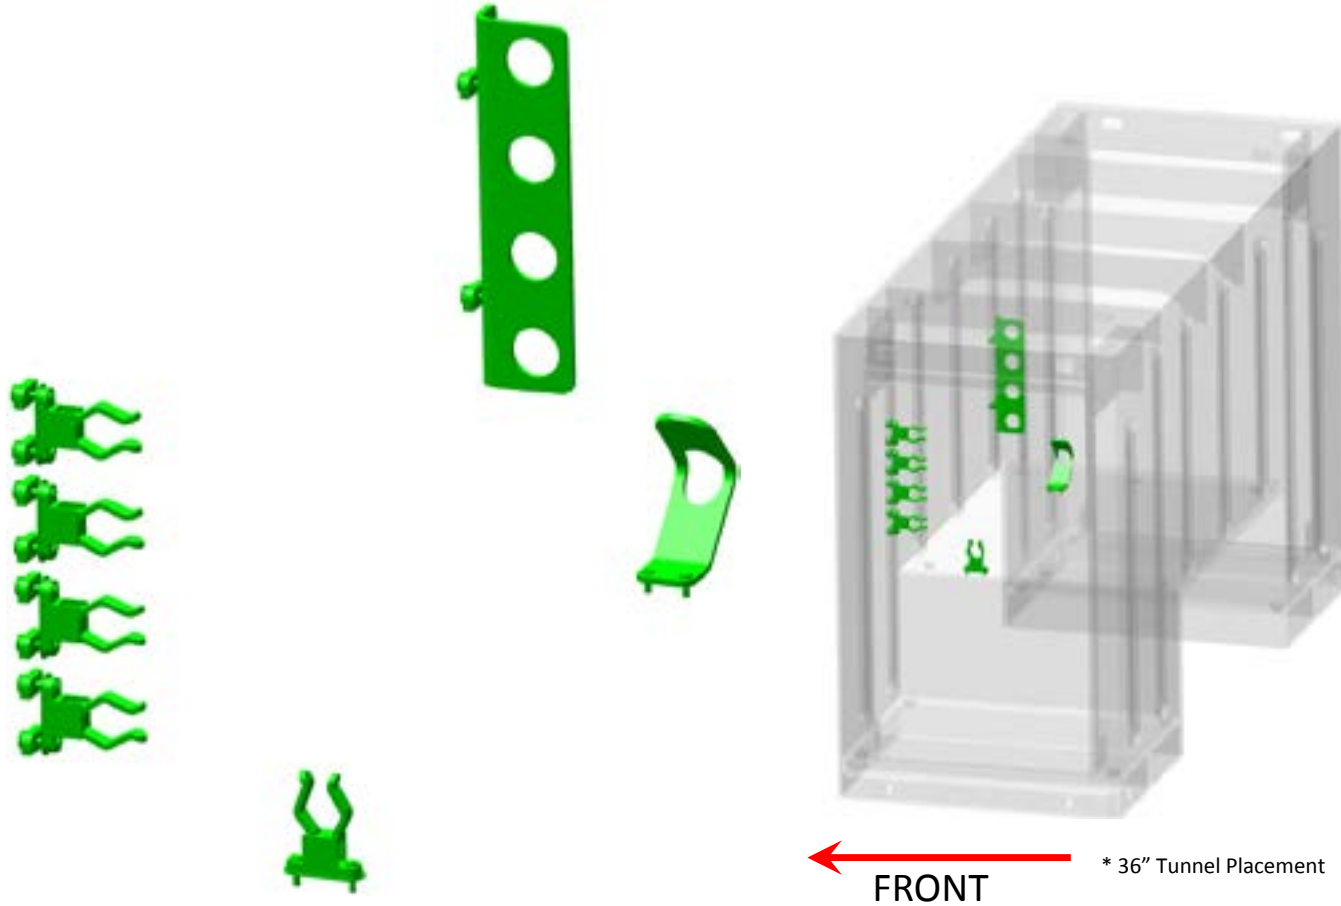

* 36" Tunnel Placement

JFB SHOVEL STORAGE - 1001196503S

35 Ton Tandem Axle

35 Ton Tri-Axle

* 36" Tunnel Placement

JFB SHOVEL / GRIZZLY BAR STORAGE - 1001210746S

50 Ton Tandem Axle 

 FRONT

* 48" Tunnel w/ Batteries Placement

JFB SHOVEL / GRIZZLY BAR STORAGE - 1001210747S

50 Ton Tri-Axle 

JFB BROOM STORAGE - 1001207496S

50 Ton Tandem / Tri-Axle 

 FRONT

* 48" Tunnel w/ Batteries Placement

JFB STRAP STORAGE - 1001207593S