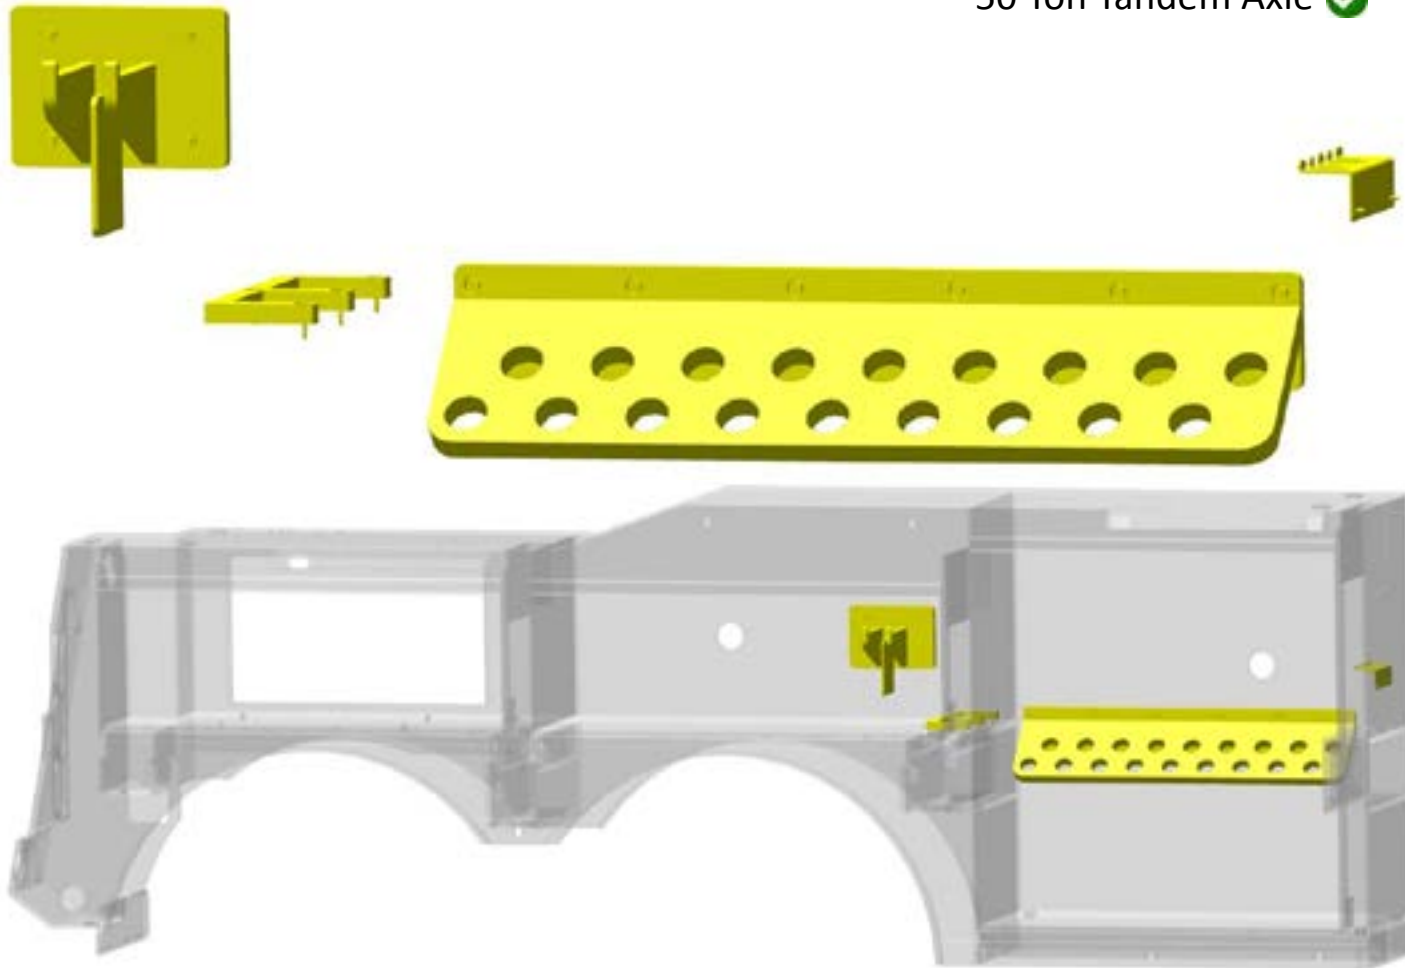

JFB FRAME FORK STORAGE - 1001195839S

35 Ton Tandem Axle ☒

50 Ton Tandem Axle ☒