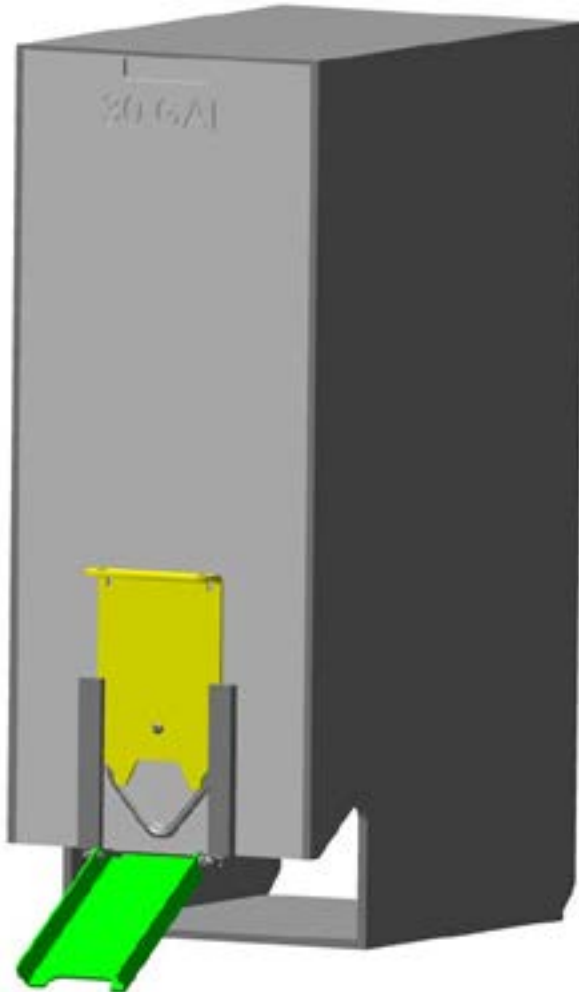

- 35 Ton Tandem Axle
- 35 Ton Tri-Axle

FRONT

* 36" Tunnel Placement

JFB 48IN SHELVES STORAGE - 1001214299S

- 35 Ton Tandem Axle ✓
- 35 Ton Tri-Axle ✓

←
FRONT

* 48" Tunnel Placement

JFB STAY-DRY SILO STORAGE - 1001195421S