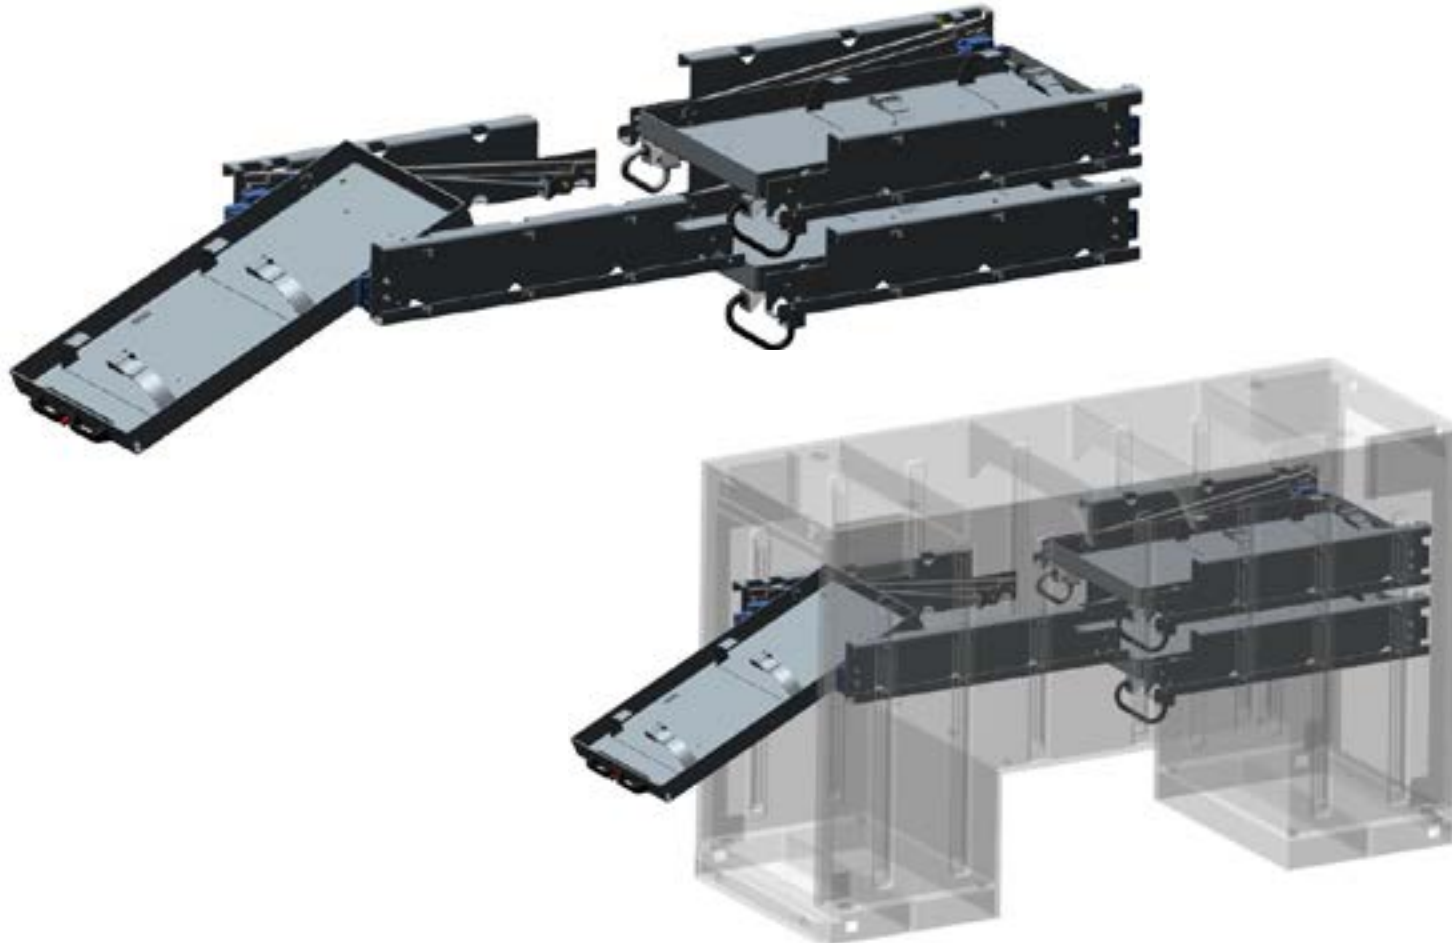

JFB TILT DOWN DRAWERS STORAGE - 1001199998S

35 Ton Tandem Axle

FRONT

* 36" Tunnel Placement