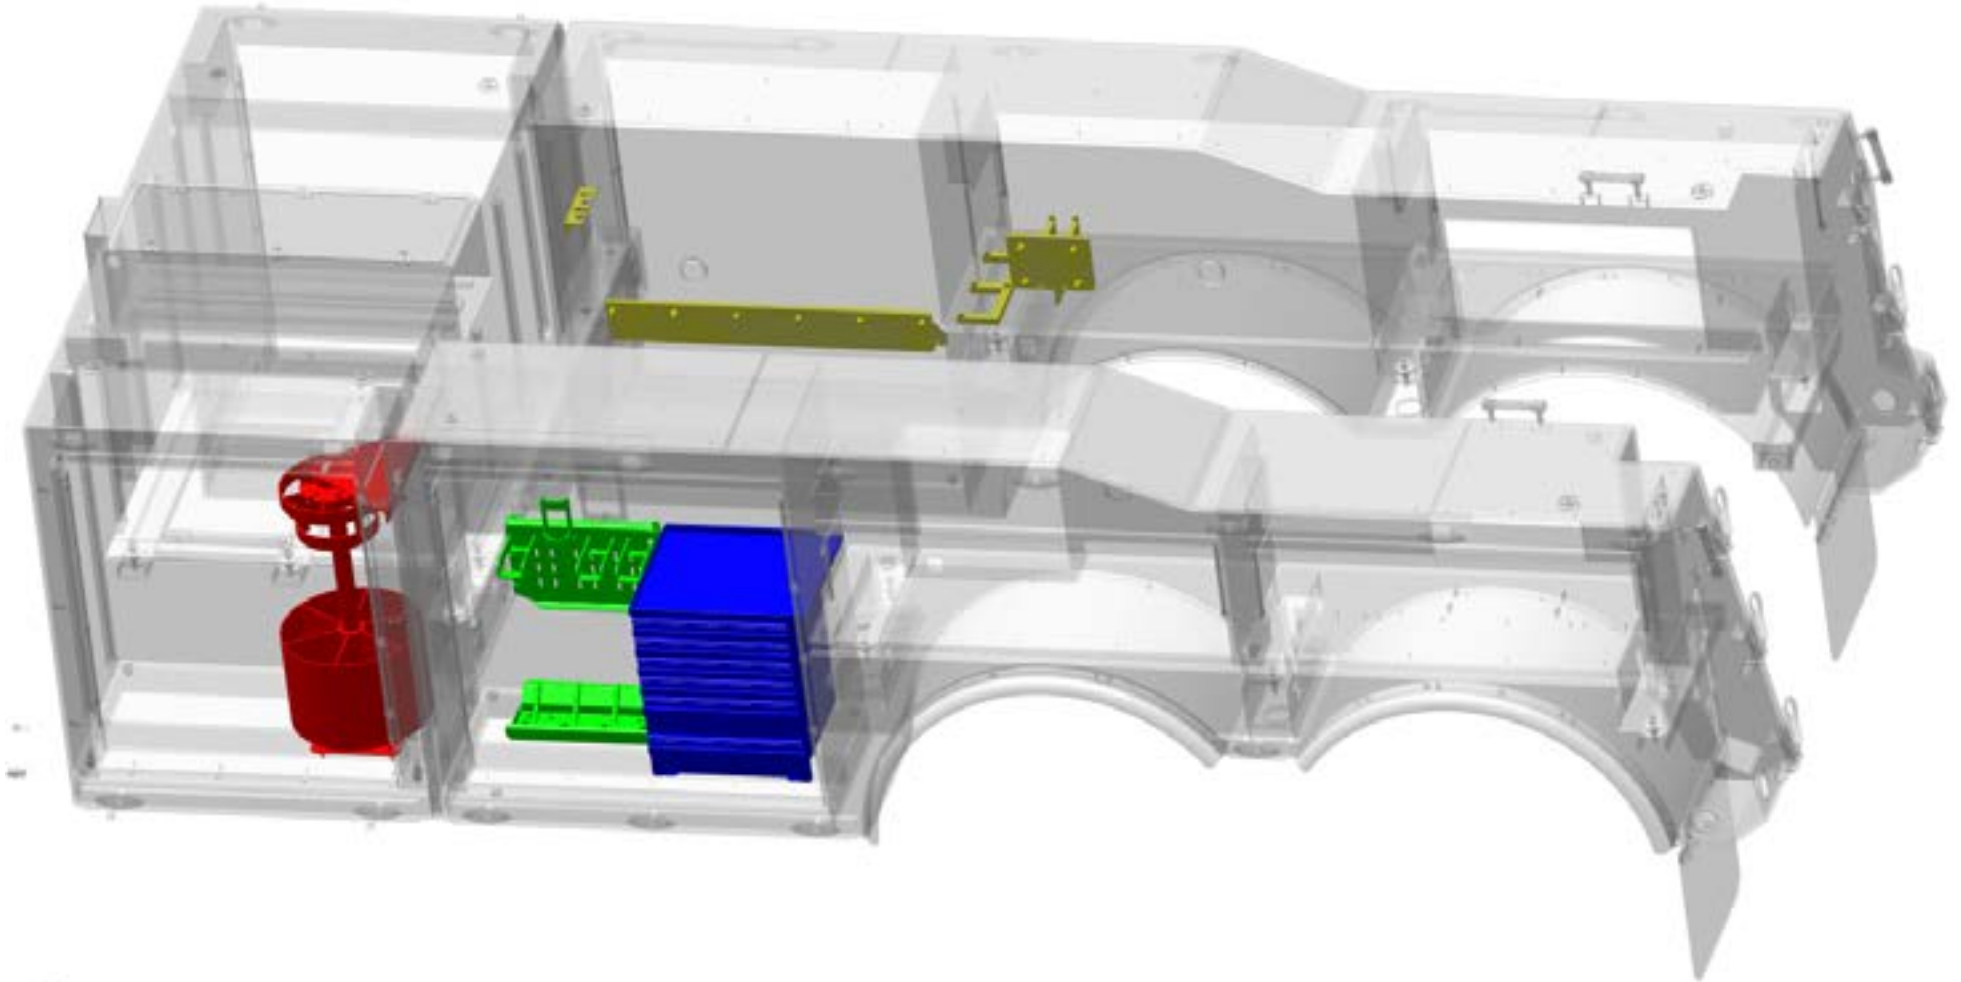

35T JFB TANDEM AXLE (112 CT/51") SILVER PKG - 1001218613

ITEM	PART NO.	DESCRIPTION	QTY
1	1001195256S	Tool Drawer	1
2	1001197183S	Rotary Chain Rack Storage	1
3	1001217105S	Snatch Blocks Storage	1

35T JFB TANDEM AXLE (112 CT/51") SILVER PKG - 1001218613