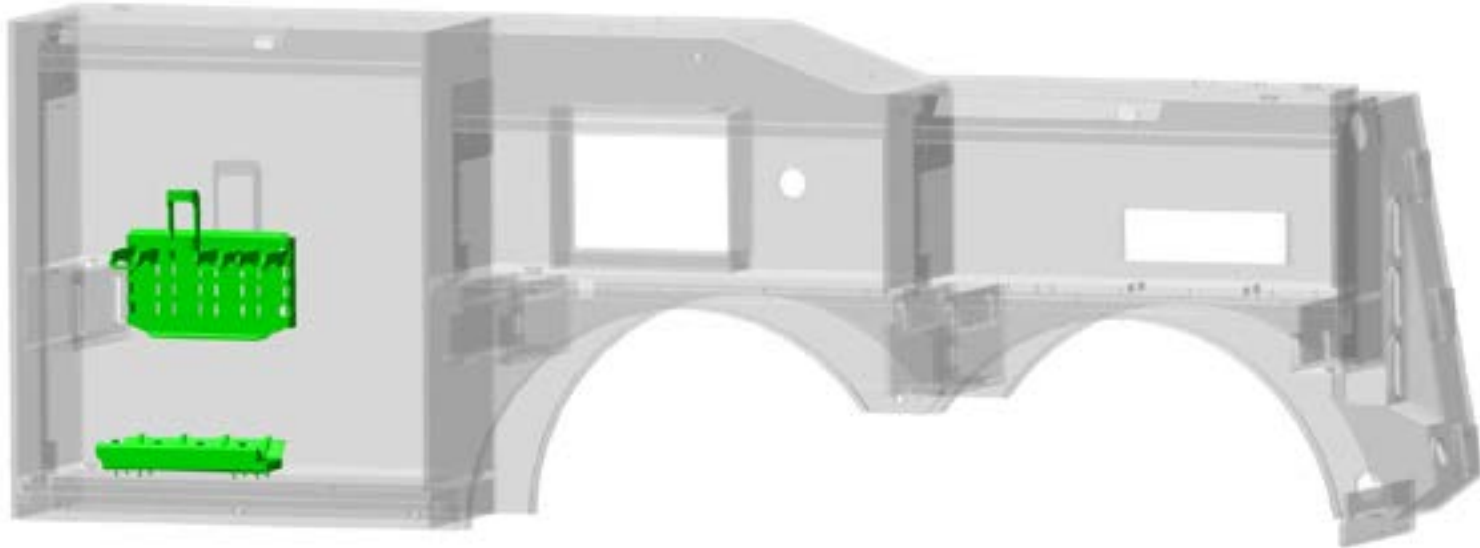

JFB SNATCH BLOCK STORAGE - 1001195088S

35 Ton Tandem Axle 

JFB SNATCH BLOCK STORAGE - 1001217105S

50 Ton Tandem Axle

JFB SNATCH BLOCK STORAGE - 1001217106S

35 Ton Tri-Axle 

FRONT

* 36" Tunnel Placement