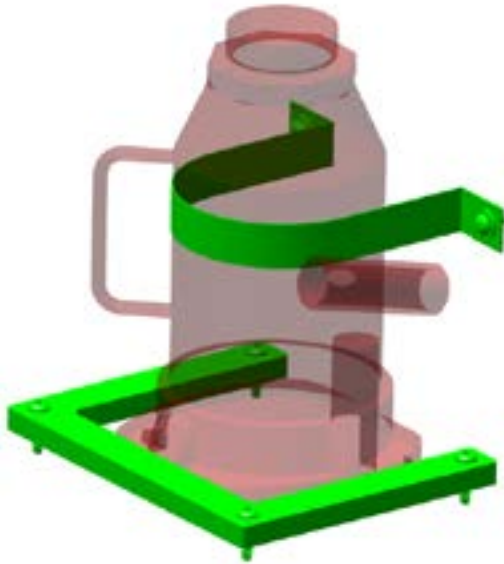

35 Ton Tandem / Tri-Axle 

50 Ton Tandem / Tri-Axle 

JFB BOTTLE JACK STORAGE - 1001196214S

- 35 Ton Tandem Axle ✓
- 50 Ton Tandem Axle ✓

JFB BOTTLE JACK STORAGE - 1001196215S

- 35 Ton Tri-Axle
- 50 Ton Tri-Axle