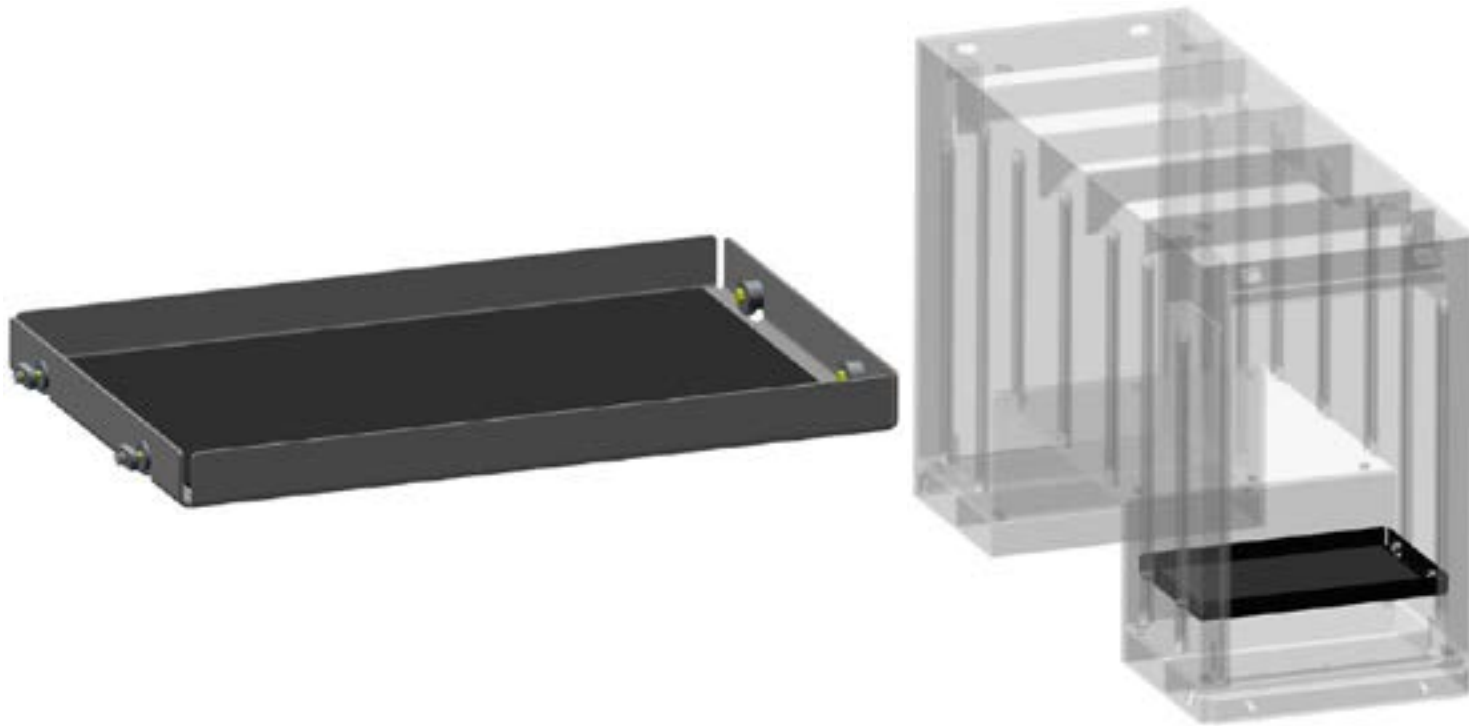

JFB 36IN SHELF STORAGE - 1001214300S

- 35 Ton Tandem Axle ☒
- 35 Ton Tri-Axle ☒

FRONT

* 36" Tunnel Placement