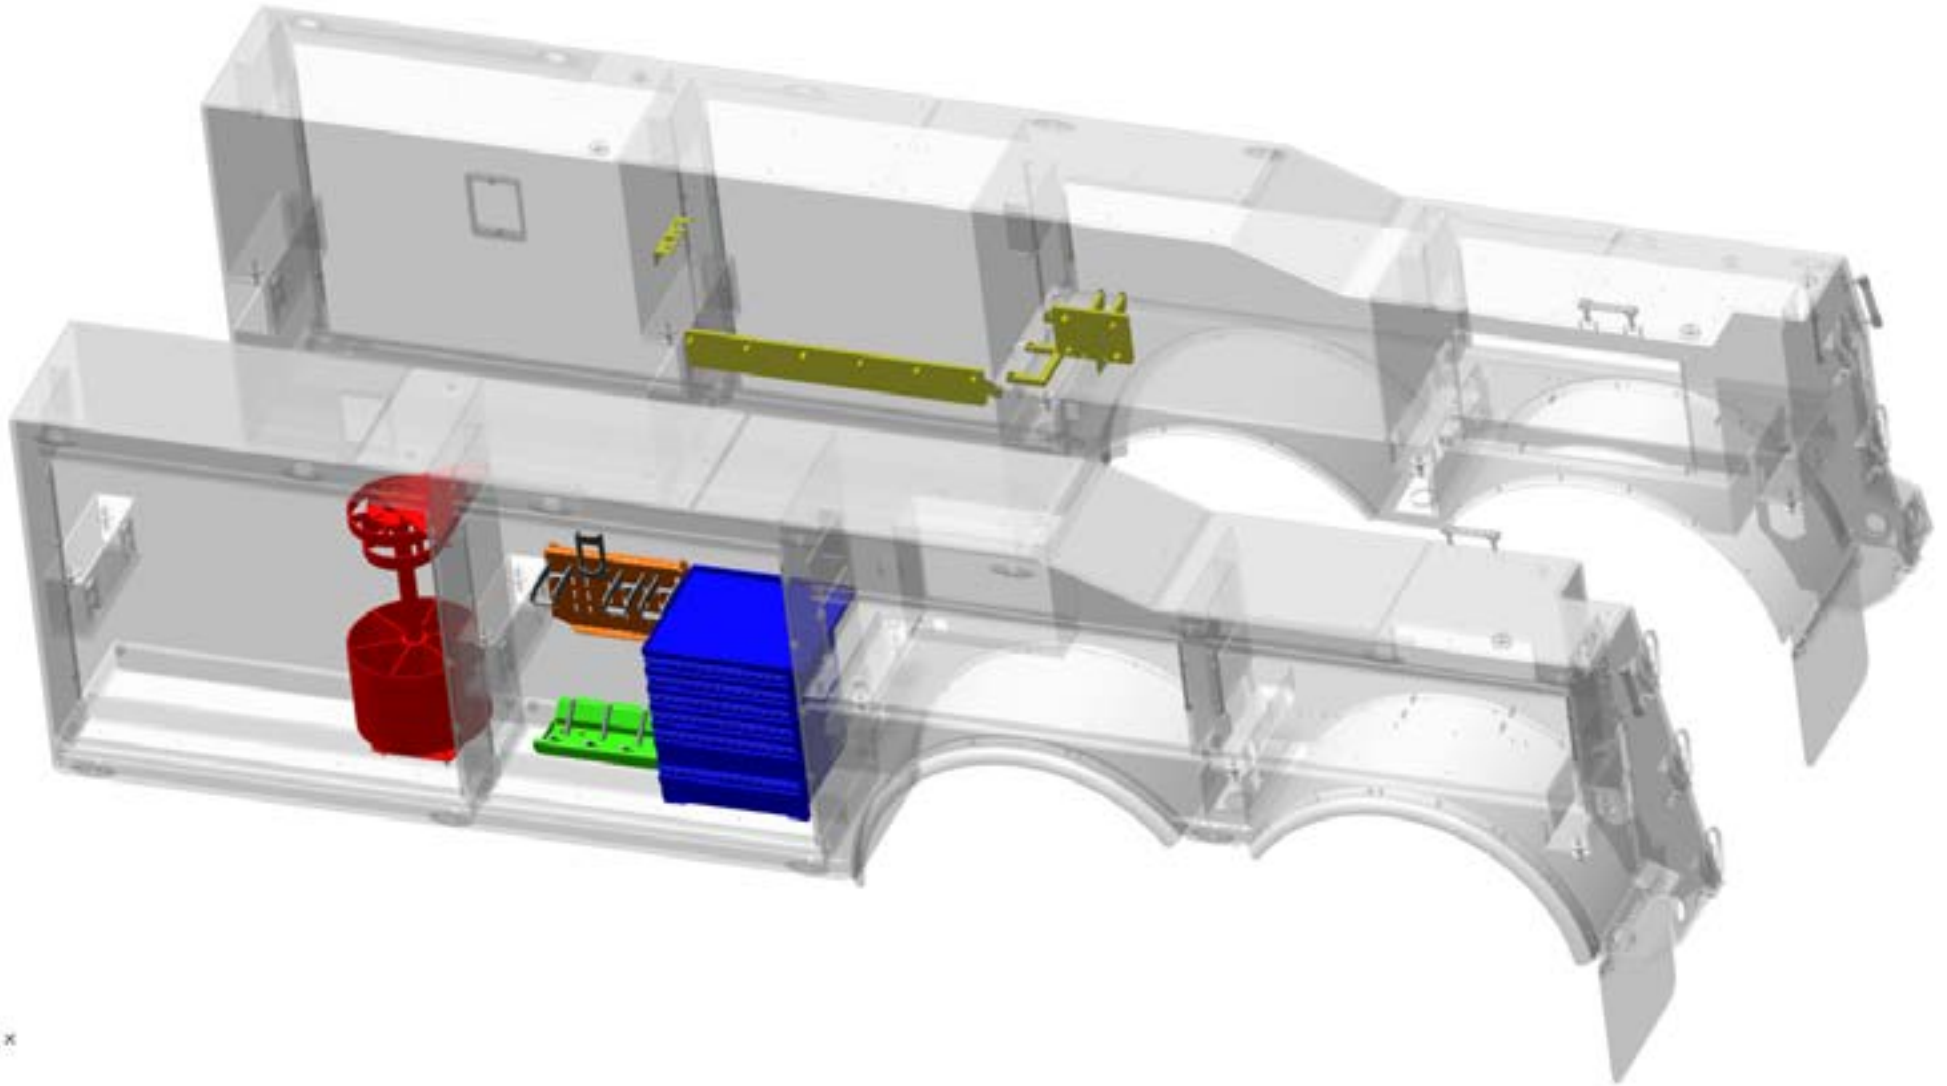

35T JFB TRI-AXLE (112 CT/39") SILVER PKG - 1001217722

ITEM	PART NO.	DESCRIPTION	QTY
1	1001197183S	Rotary Chain Rack Storage	1
2	1001208635S	Tool Drawer Tri Storage	1
3	1001217106S	Snatch Blocks Tunnel Storage	1

35T JFB TRI-AXLE (112 CT/39") SILVER PKG - 1001217722