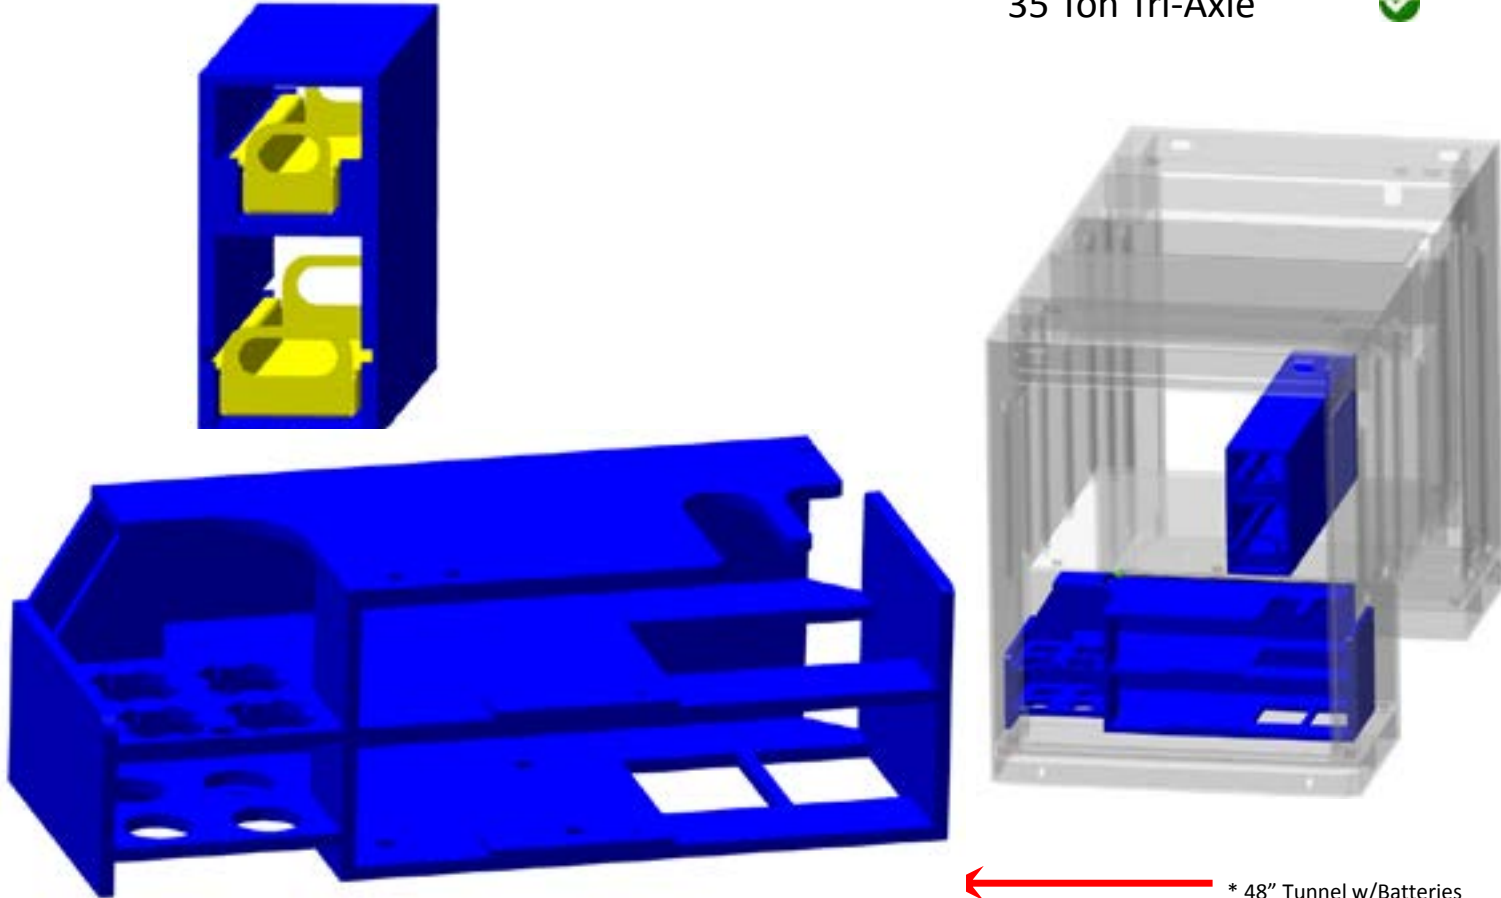

JFB TIRE LIFT / BUS ARMS STORAGE - 1001196249S

- 35 Ton Tandem Axle ✓
- 35 Ton Tri-Axle ✓

← FRONT * 48" Tunnel w/Batteries Placement