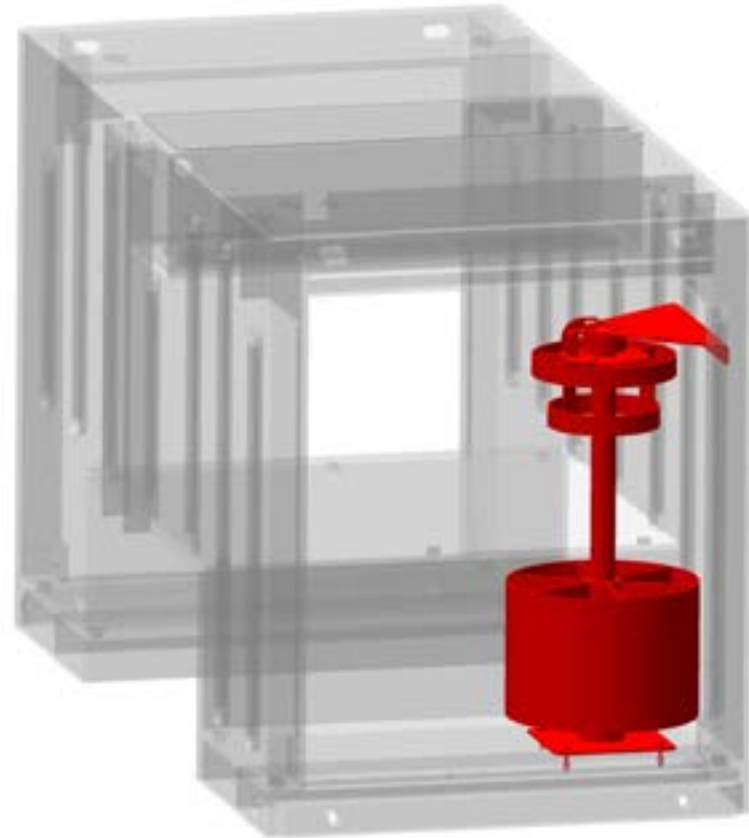

JFB ROTARY CHAIN STORAGE - 1001197183S

- 35 Ton Tunnel ✓
- 50 Ton Tunnel ✓

← FRONT

* 48" Tunnel w/Batteries Placement