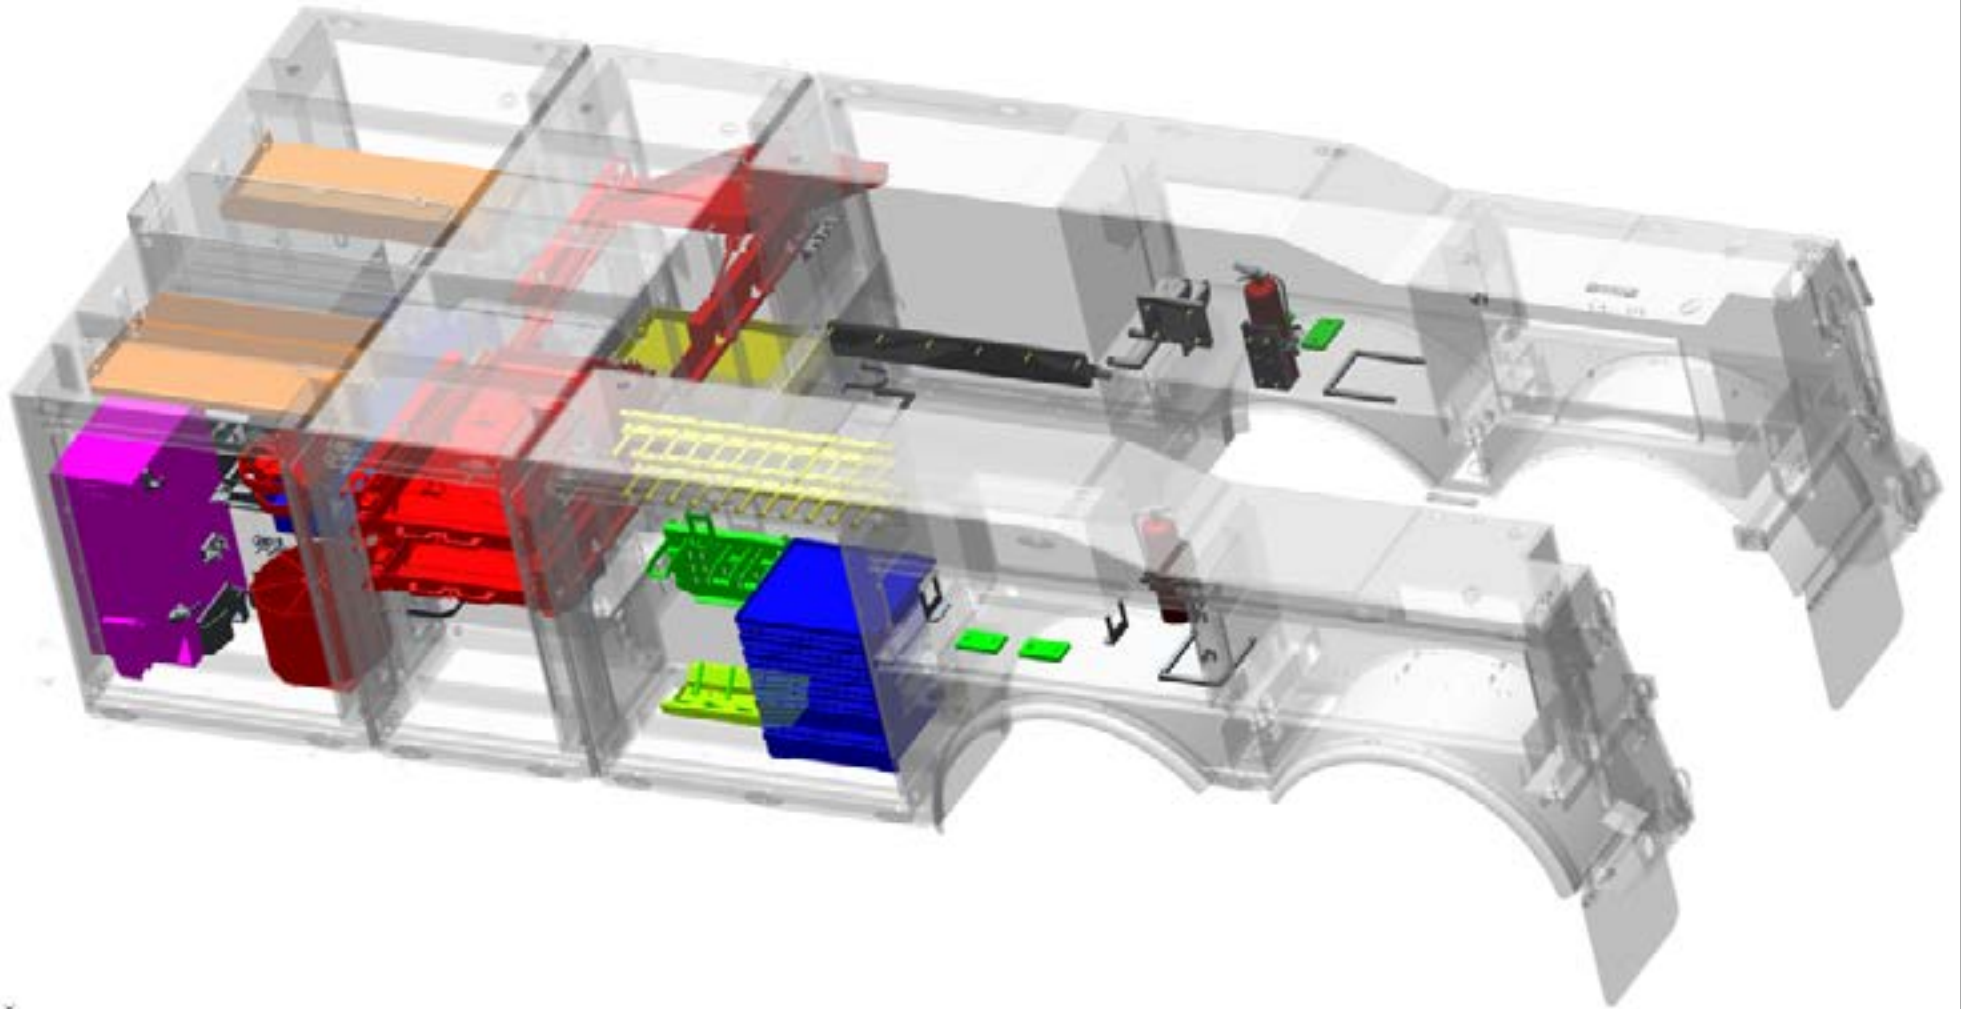

35T JFB TANDEM AXLE (112 CT/51"/37") GOLD PKG - 1001207503

ITEM	PART NO.	DESCRIPTION	QTY
1	1001195038S	Shackle Rack Storage	1
2	1001217105S	Snatch Blocks Storage	1
3	1001195256S	Tool Drawer	1
4	1001195421S	Silo Stay Dry Storage	1
5	1001195520S	Wheel Chock Storage	1
6	1001195592S	Tow Light Storage	1
7	1001195698S	Fire Extinguisher Storage	1
8	1001195764S	Traffic Cone Storage	1
9	1001196214S	Bottle Jack Storage	1
10	1001214300S	36" Lower Shelf Storage	1
11	1001214264S	48" Upper Shelf Storage	1
12	1001196503S	Shovel Storage	1
13	1001197183S	Rotary Chain Rack Storage	1
14	1001197683S	Flashlights Storage	1
15	1001199998S	Tilt Down Drawer Storage	1
16	1001200001S	Ladder Storage	1
17	1001201234S	Tool Storage, 35T	1
18	1001201341S	Chain Binder Storage	1
19	1001201371S	Spill Kit Storage	1
20	1001201514S	Cribbing Storage	1
21	1001201704S	Flare Storage	1
22	1001214175S	Grizzly Bar Storage	1

35T JFB TANDEM AXLE (112 CT/51"/37") GOLD PKG - 1001207503