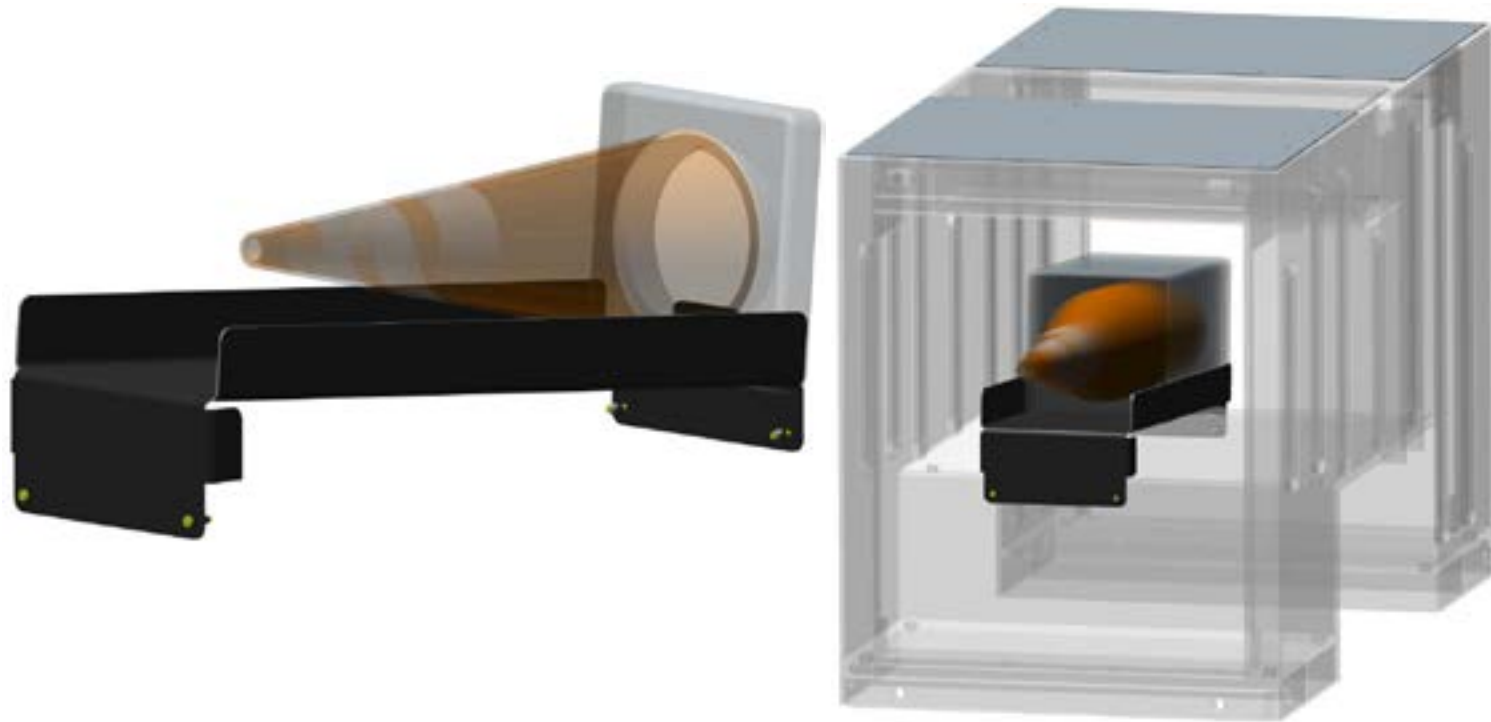

JFB TRAFFIC CONE STORAGE - 1001195764S

35 Ton Tandem Axle

FRONT

* 48" Tunnel w/Batteries
Placement