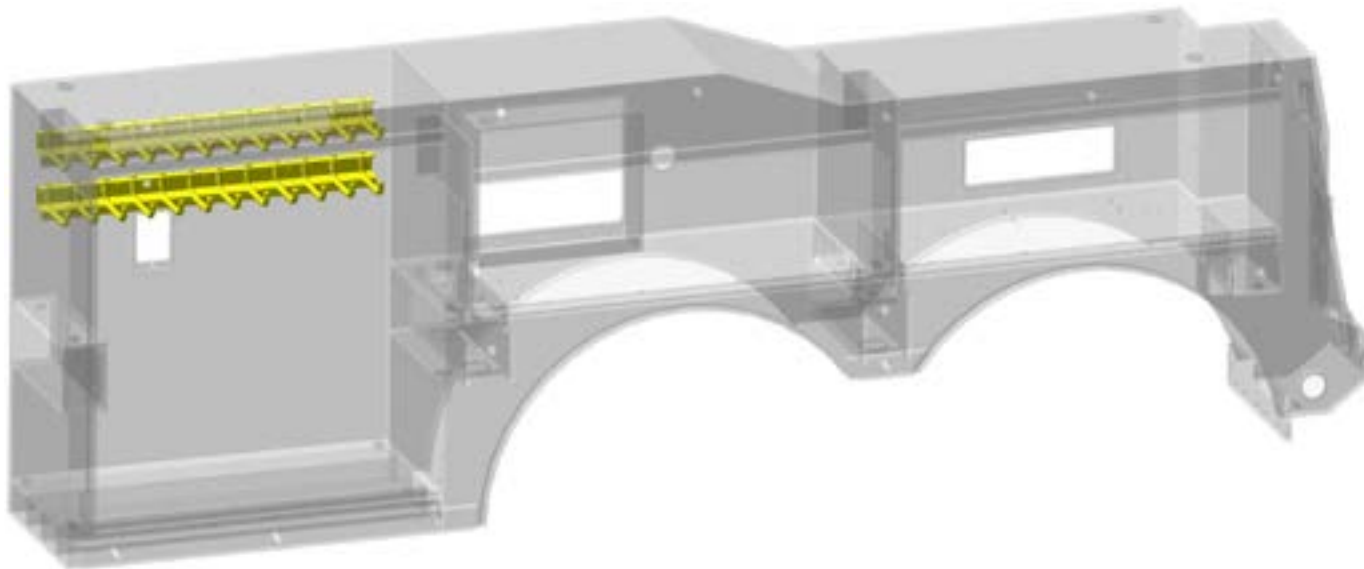

JFB SHACKLE STORAGE - 1001195038S

35 Ton Tandem Axle ✓
50 Ton Tandem Axle ✓