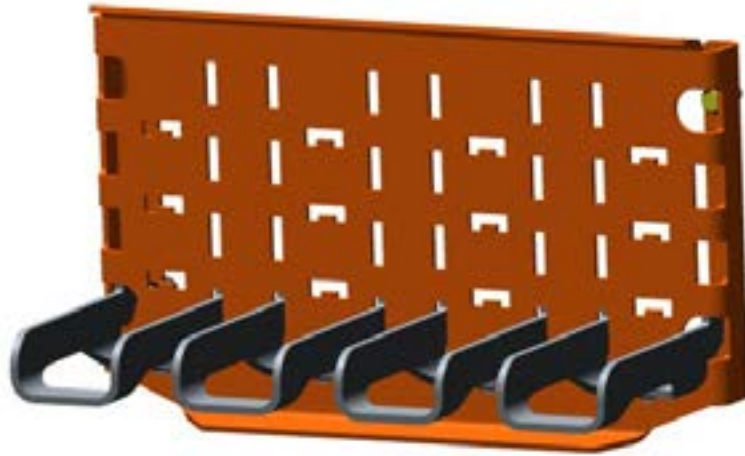

35T JFB TANDEM AXLE (112 CT/39"/49") GOLD PKG - 1001215940

35T JFB TRI-AXLE (112 CT/51"/49") GOLD PKG - 1001207504

ITEM	PART NO.	DESCRIPTION	QTY
1	1001195083S	Shackle Rack Storage	1
2	1001195134S	Snatch Blocks Storage	1
3	1001195337S	Tool Drawer	1
4	1001195421S	Silo Stay Dry Storage	1
5	1001195520S	Wheel Chock Storage	1
6	1001195592S	Tow Light Storage	1
7	1001195698S	Fire Extinguisher Storage	1
8	1001195764S	Traffic Cone Storage	1
9	1001196215S	Bottle Jack Storage	1
10	1001214264S	48" Upper Shelf Storage	1
11	1001196503S	Shovel Storage	1
12	1001197183S	Rotary Chain Rack Storage	1
13	1001197683S	Flashlights Storage	1
14	1001199999S	Tilt Down Drawer Storage	1
15	1001200001S	Ladder Storage	1
16	1001201164S	Chain Binder Storage	1
17	1001201234S	Tool Storage, 35T	1
18	1001201514S	Cribbing Storage	1
19	1001201704S	Flare Storage	1
20	1001214175S	Grizzly Bar Storage	1

35T JFB TRI-AXLE (112 CT/51"/49") GOLD PKG - 1001207504

JFB SHACKLE STORAGE - 1001195038S

35 Ton Tandem Axle ✓
50 Ton Tandem Axle ✓

JFB SHACKLE STORAGE - 1001195083S

- 35 Ton Tri-Axle ✓
- 50 Ton Tri-Axle ✓

JFB SNATCH BLOCK STORAGE - 1001195088S

35 Ton Tandem Axle 

JFB SNATCH BLOCK STORAGE - 1001217105S

50 Ton Tandem Axle

JFB SNATCH BLOCK STORAGE - 1001217106S

35 Ton Tri-Axle 

FRONT

* 36" Tunnel Placement