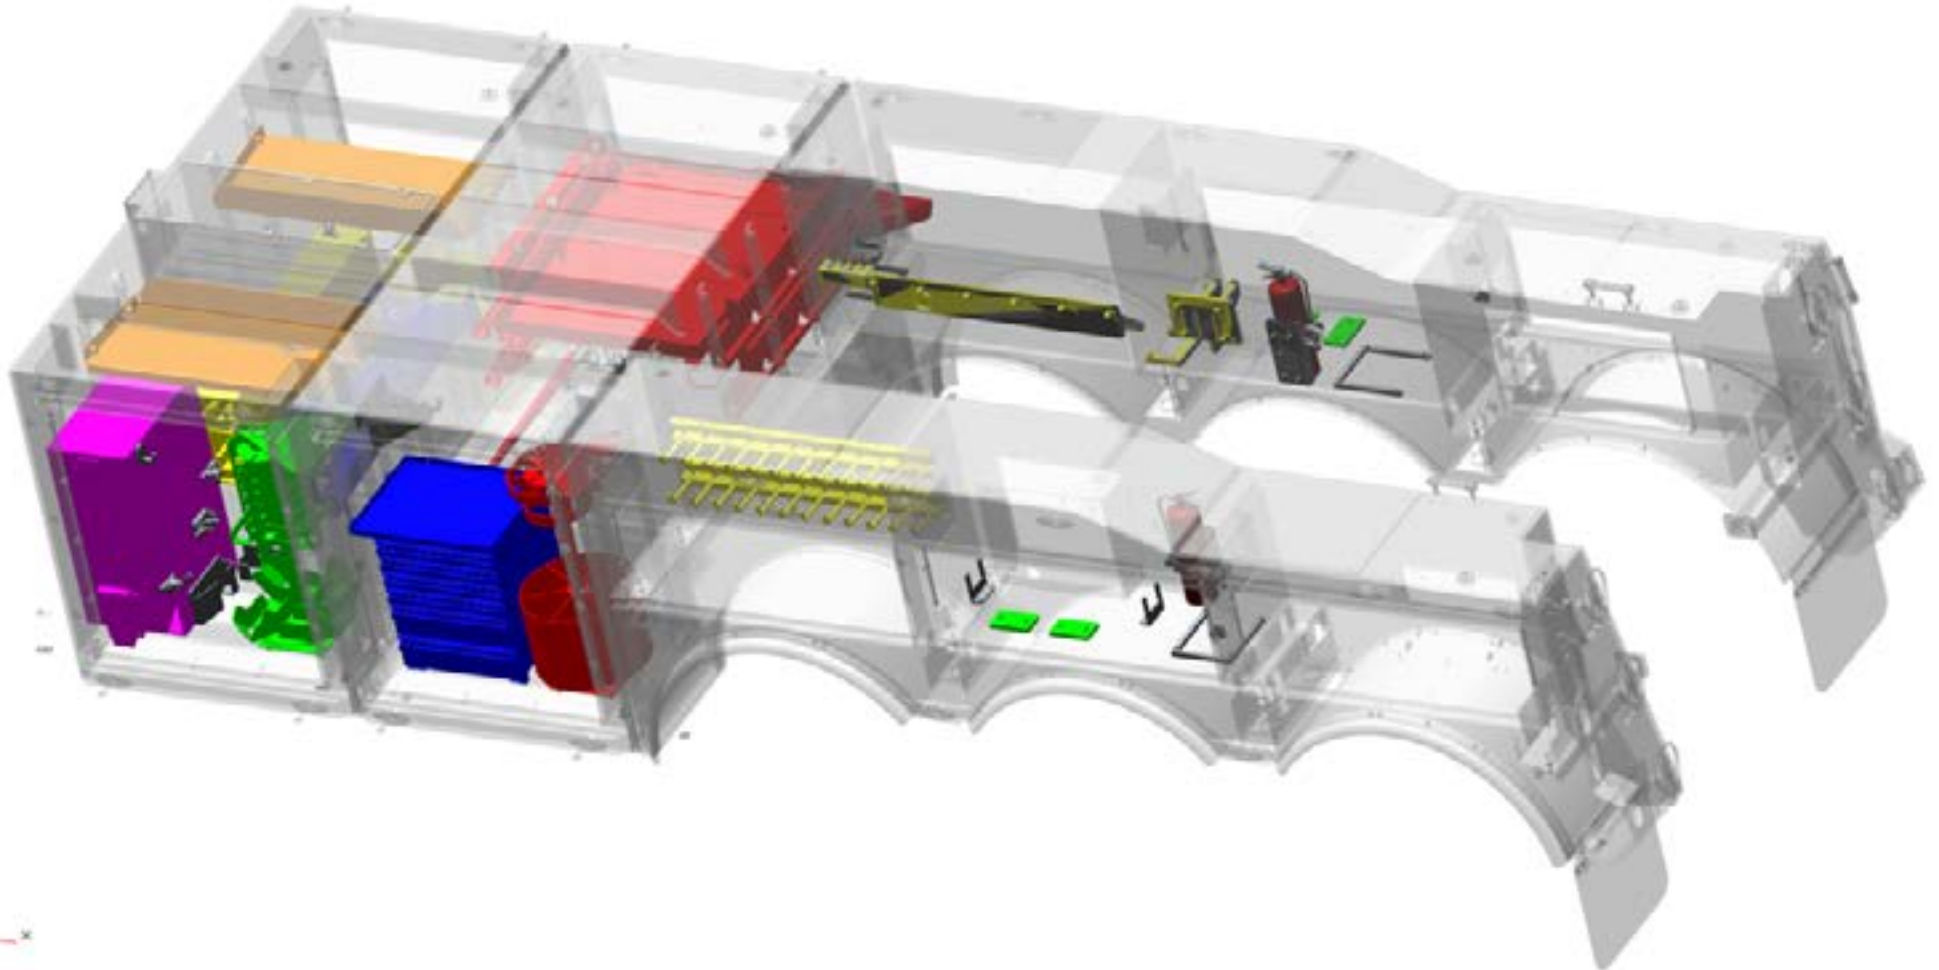

35T JFB TRI-AXLE (112 CT/51"/49") GOLD PKG - 1001207504

ITEM	PART NO.	DESCRIPTION	QTY
1	1001195083S	Shackle Rack Storage	1
2	1001195134S	Snatch Blocks Storage	1
3	1001195337S	Tool Drawer	1
4	1001195421S	Silo Stay Dry Storage	1
5	1001195520S	Wheel Chock Storage	1
6	1001195592S	Tow Light Storage	1
7	1001195698S	Fire Extinguisher Storage	1
8	1001195764S	Traffic Cone Storage	1
9	1001196215S	Bottle Jack Storage	1
10	1001214264S	48" Upper Shelf Storage	1
11	1001196503S	Shovel Storage	1
12	1001197183S	Rotary Chain Rack Storage	1
13	1001197683S	Flashlights Storage	1
14	1001199999S	Tilt Down Drawer Storage	1
15	1001200001S	Ladder Storage	1
16	1001201164S	Chain Binder Storage	1
17	1001201234S	Tool Storage, 35T	1
18	1001201514S	Cribbing Storage	1
19	1001201704S	Flare Storage	1
20	1001214175S	Grizzly Bar Storage	1

35T JFB TRI-AXLE (112 CT/51"/49") GOLD PKG - 1001207504