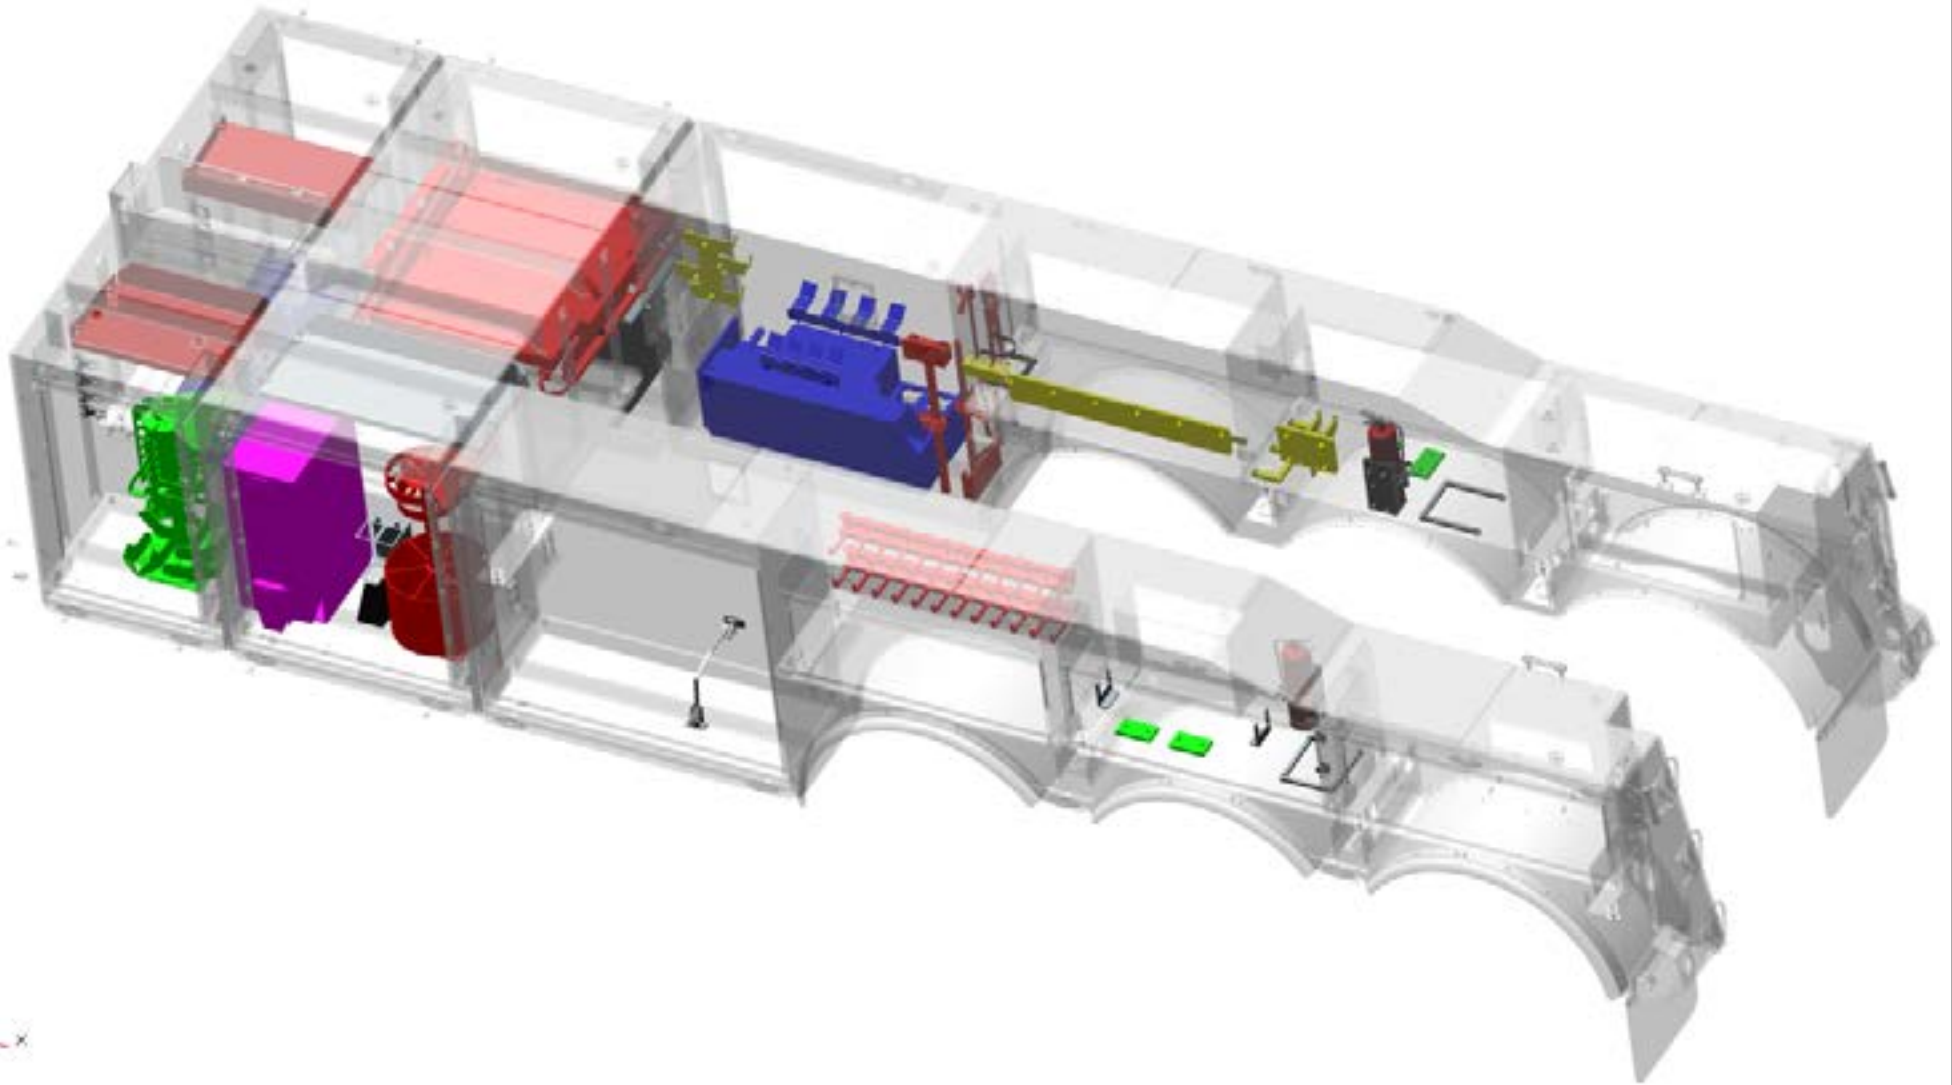

50T JFB TRI-AXLE (174 CT/49"/39") GOLD PKG - 1001219771

ITEM	PART NO.	DESCRIPTION	QTY
1	1001195083S	Shackle Rack Storage	1
2	1001195134S	Snatch Blocks Storage	1
3	1001195421S	Silo Stay Dry Storage	1
4	1001195520S	Wheel Chock Storage Storage	1
5	1001195592S	Tow Light Storage Storage	1
6	1001195698S	Fire Extinguisher Storage	1
7	1001196215S	Bottle Jack Storage Storage	1
8	1001197183S	Rotary Chain Rack Storage	1
9	1001197683S	Flashlights Storage	1
10	1001200001S	Ladder Storage Storage	1
11	1001201704S	Flare Storage Storage	1
12	1001207496S	Broom Storage Storage	1
13	1001207508S	Traffic Cone Storage Storage	1
14	1001207510S	Cribbing Storage Tdm Storage	1
15	1001207623S	Chain Binder Storage Storage	1
16	1001208205S	Tool Storage Storage	1
17	1001208631S	Tilt Down Drawer Storage	1
18	1001208635S	Tool Drawer Tri Storage	1
19	1001208637S	Strap Organizer Tri Storage	1
20	1001210747S	Shovel Storage Tri Storage	1
21	1001210748S	Spill Kit Storage Storage	1
22	1001214298S	36" Upper Shelf Storage	1
23	1001214303S	48" Upper Shelf Storage	1

JFB 50 TON TRI-AXLE (174 CT/49"/39") GOLD PKG - 1001219771