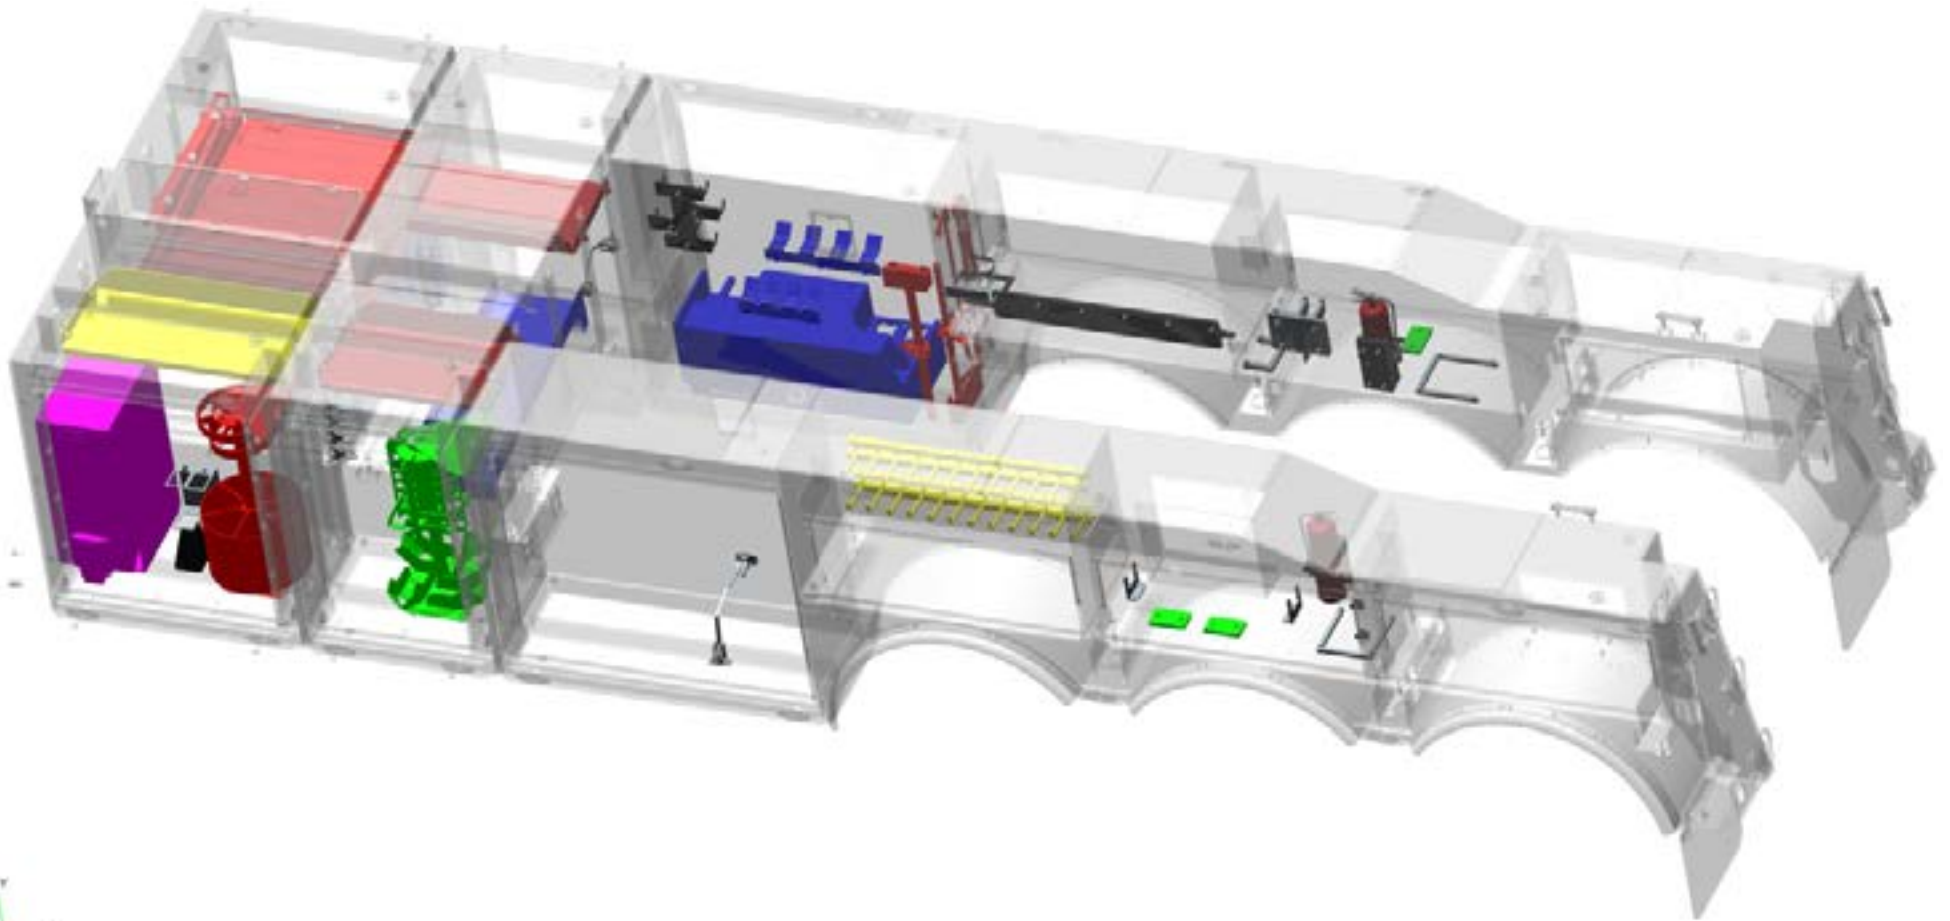

50T JFB TRI-AXLE (174 CT/37"/51") GOLD PKG - 1001210752

ITEM	PART NO.	DESCRIPTION	QTY
1	1001195083S	Shackle Rack Storage	1
2	1001195134S	Snatch Blocks Storage	1
3	1001195421S	Silo Stay Dry Storage	1
4	1001195520S	Wheel Chock Storage Storage	1
5	1001195592S	Tow Light Storage Storage	1
6	1001195698S	Fire Extinguisher Storage	1
7	1001196215S	Bottle Jack Storage Storage	1
8	1001197183S	Rotary Chain Rack Storage	1
9	1001197683S	Flashlights Storage	1
10	1001200001S	Ladder Storage Storage	1
11	1001201704S	Flare Storage Storage	1
12	1001214298S	Shelf Upper in Storage	1
13	1001207496S	Broom Storage Storage	1
14	1001207508S	Traffic Cone Storage Storage	1
15	1001207510S	Cribbing Storage Tdm Storage	1
16	1001207623S	Chain Binder Storage Storage	1
17	1001208205S	Tool Storage Storage	1
18	1001208631S	Tilt Down Drawer Storage	1
19	1001208635S	Tool Drawer Tri Storage	1
20	1001208637S	Strap Organizer Tri Storage	1
21	1001210747S	Shovel Storage Tri Storage	1
22	1001210748S	Spill Kit Storage Storage	1
23	1001214303S	48" Upper Shelf Storage	1
24	1001207556S	Tire Lift Bus Arm Pkg Storage	1

50T JFB TRI-AXLE (174 CT/37"/51") GOLD PKG - 1001210752