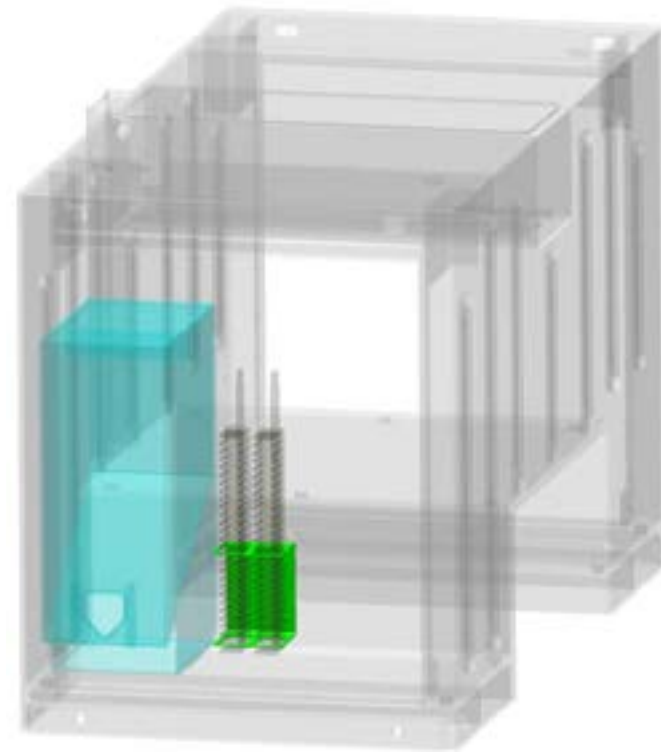

* 48" Tunnel w/ Batteries Placement

JFB SHOVEL / GRIZZLY BAR STORAGE - 1001210747S

50 Ton Tri-Axle 

JFB BROOM STORAGE - 1001207496S

50 Ton Tandem / Tri-Axle 

 FRONT

* 48" Tunnel w/ Batteries Placement

JFB STRAP STORAGE - 1001207593S