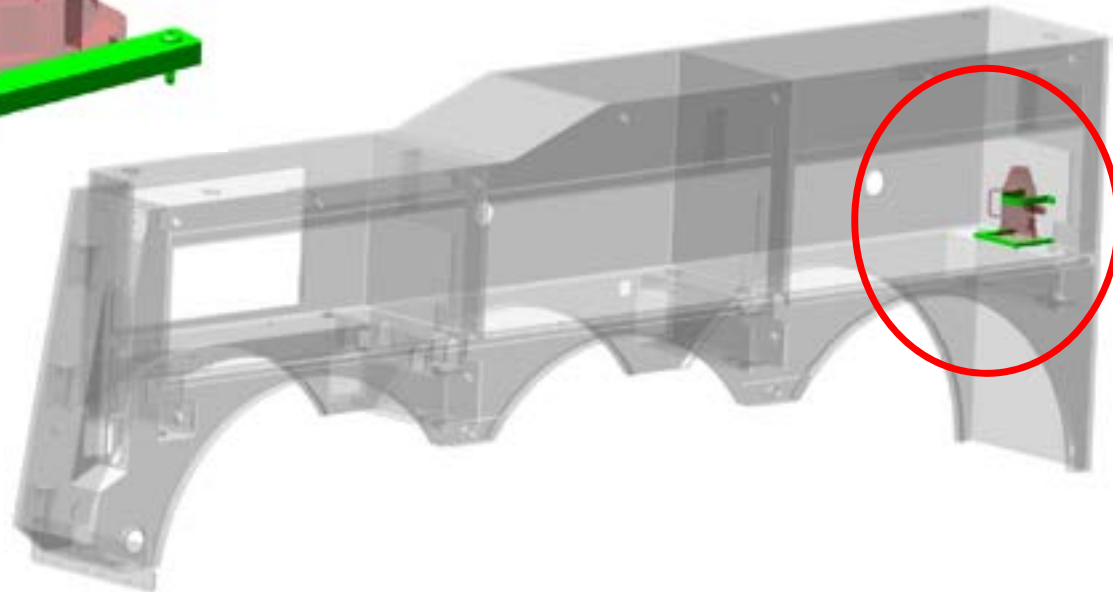

35 Ton Tandem / Tri-Axle 

50 Ton Tandem / Tri-Axle 

JFB BOTTLE JACK STORAGE - 1001196214S

- 35 Ton Tandem Axle ✓
- 50 Ton Tandem Axle ✓

JFB BOTTLE JACK STORAGE - 1001196215S

- 35 Ton Tri-Axle
- 50 Ton Tri-Axle