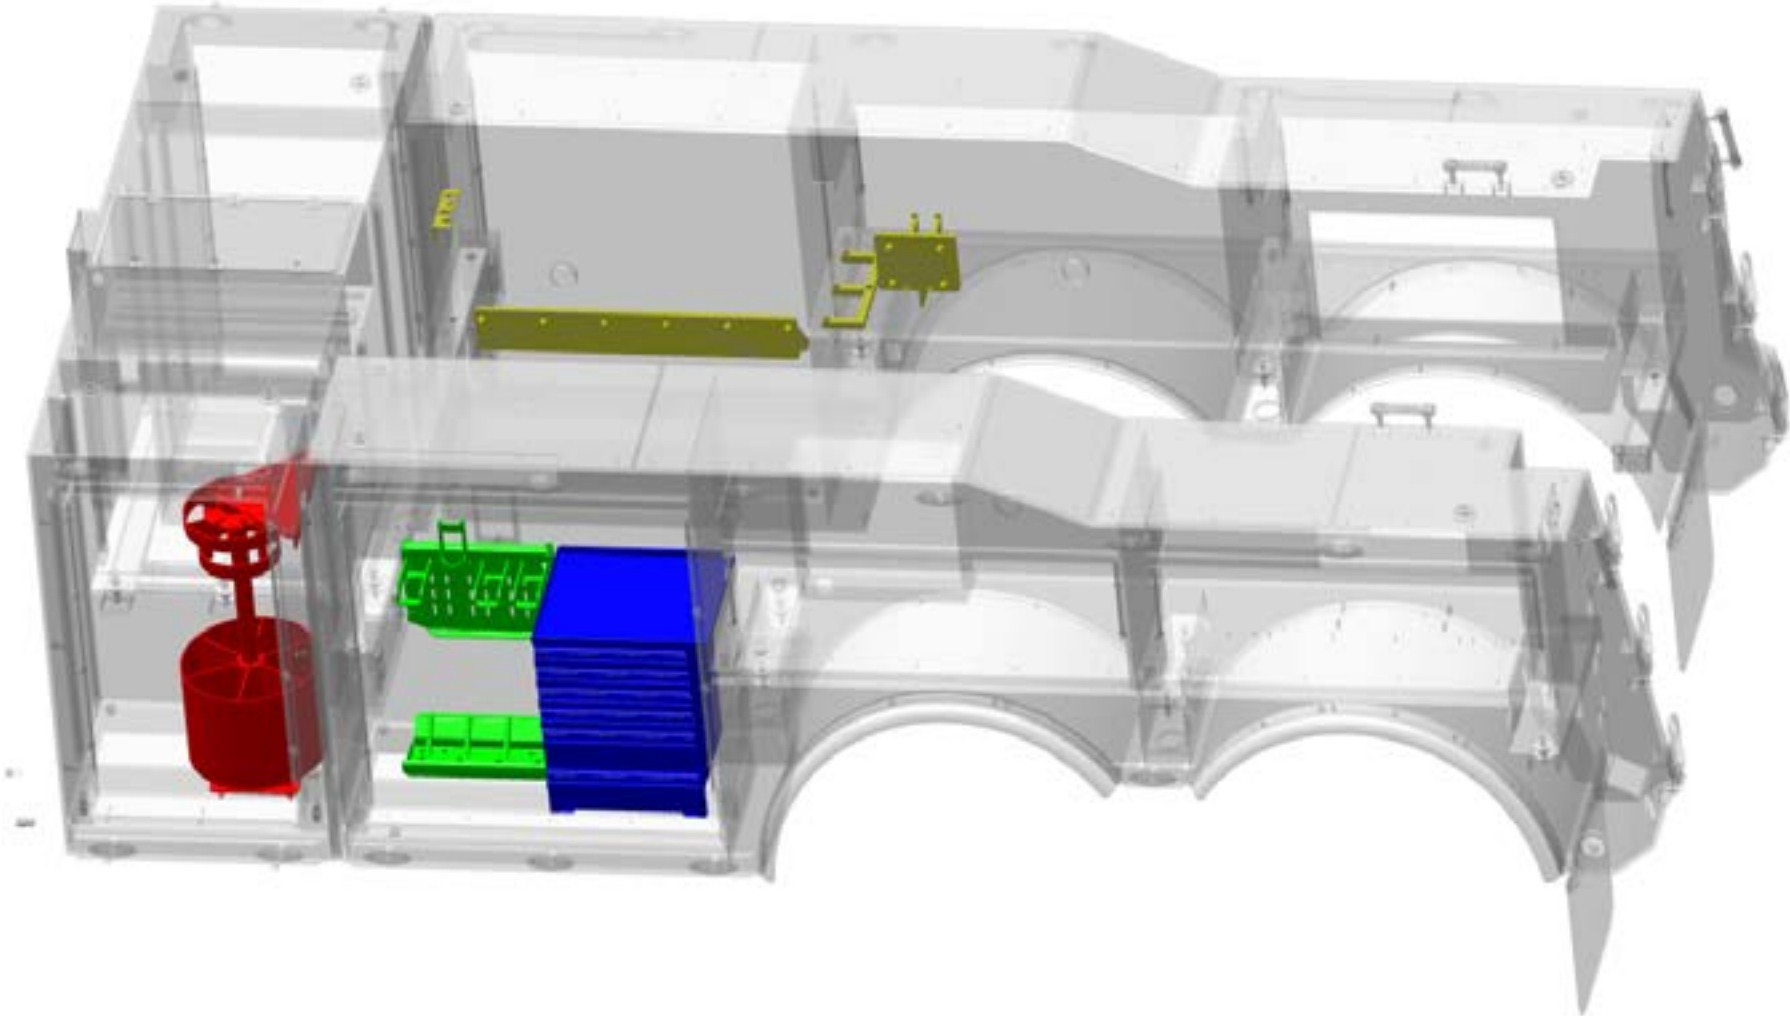

35T JFB TANDEM AXLE (112 CT/39") SILVER PKG - 1001217721

ITEM	PART NO.	DESCRIPTION	QTY
1	1001195256S	Tool Drawer	1
2	1001197183S	Rotary Chain Rack Storage	1
3	1001217105S	Snatch Blocks Storage	1

35T JFB TANDEM AXLE (112CT/39") SILVER PKG- 1001217721