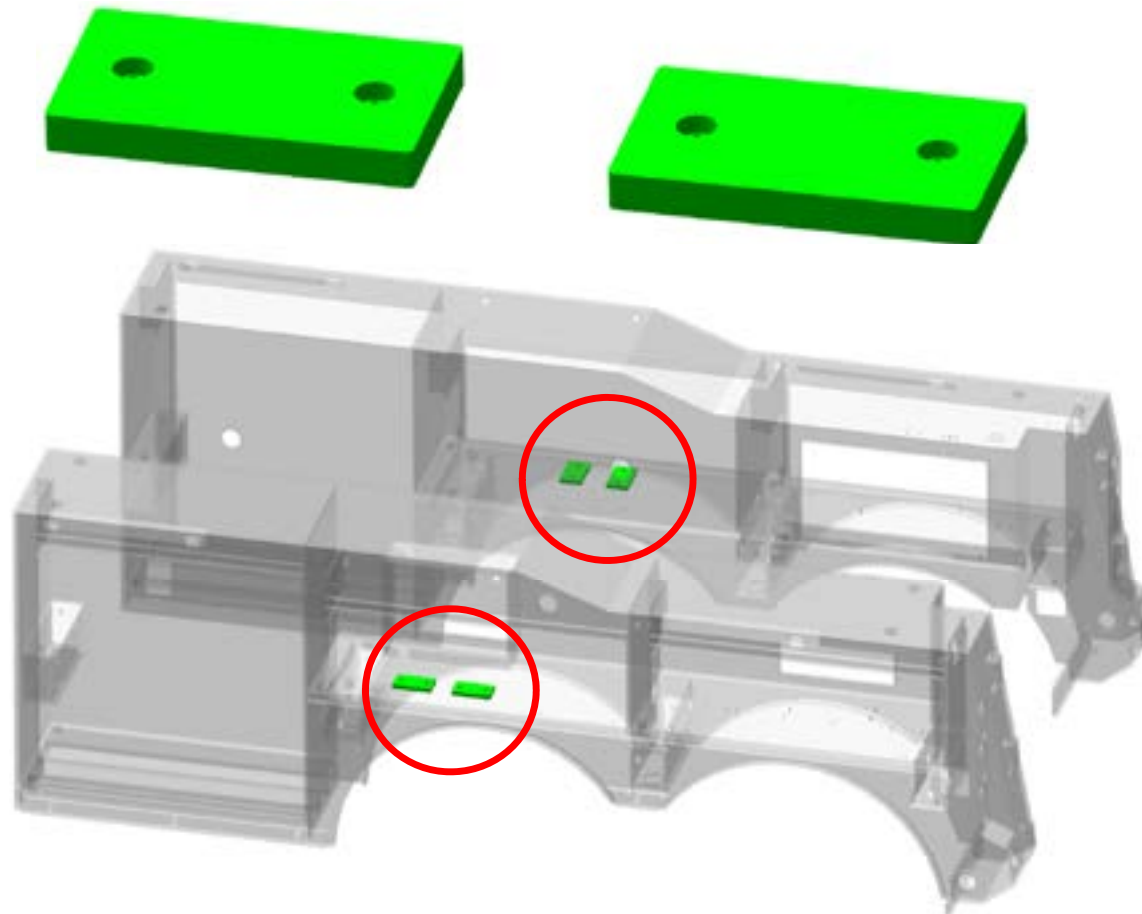

JFB WHEEL CHOCK STORAGE - 1001195520S

35 Ton Tandem / Tri-Axle

50 Ton Tandem / Tri-Axle