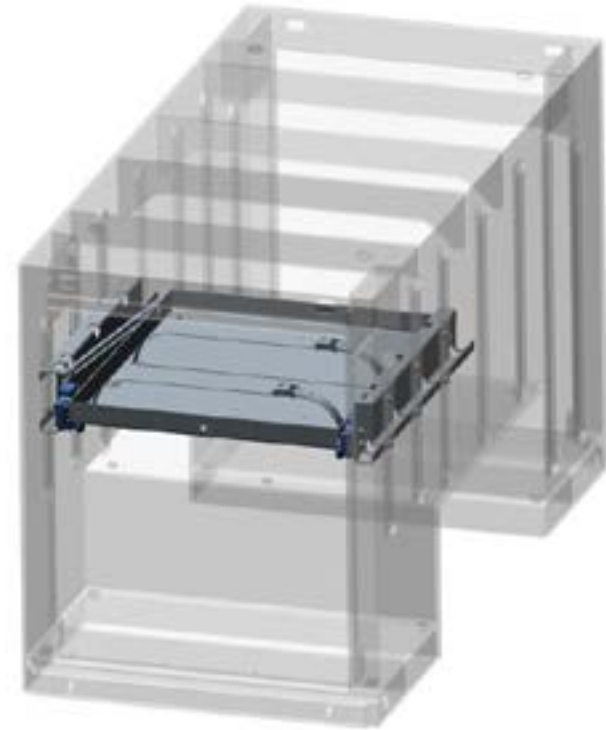

JFB TILT DOWN DRAWERS STORAGE - 1001199998S

35 Ton Tandem Axle 

 FRONT

* 36" Tunnel Placement

JFB TILT DOWN DRAWERS STORAGE - 1001199999S

50 Ton Tri-Axle 

JFB TILT DOWN DRAWERS STORAGE - 1001208631S

50 Ton Tri-Axle 