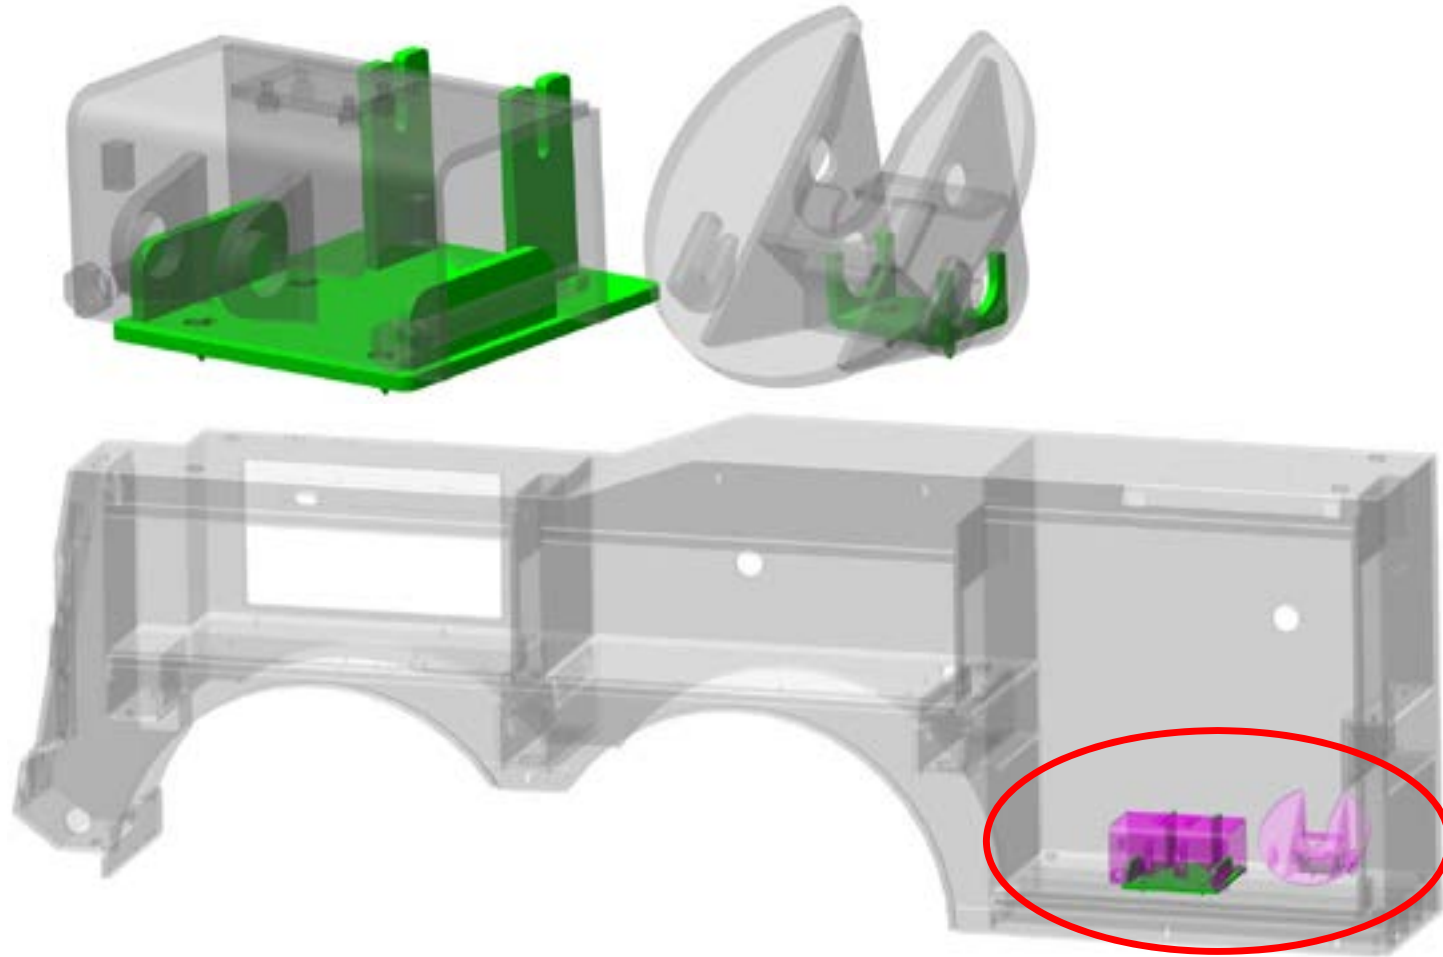

JFB FIFTH WHEEL / PINTLE STORAGE - 1001195942S

- 35 Ton Tandem Axle ✓
- 50 Ton Tandem Axle ✓