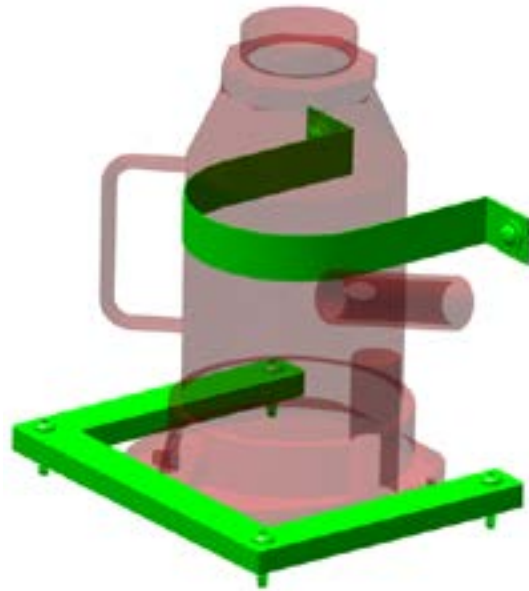

JFB BOTTLE JACK STORAGE - 1001196214S