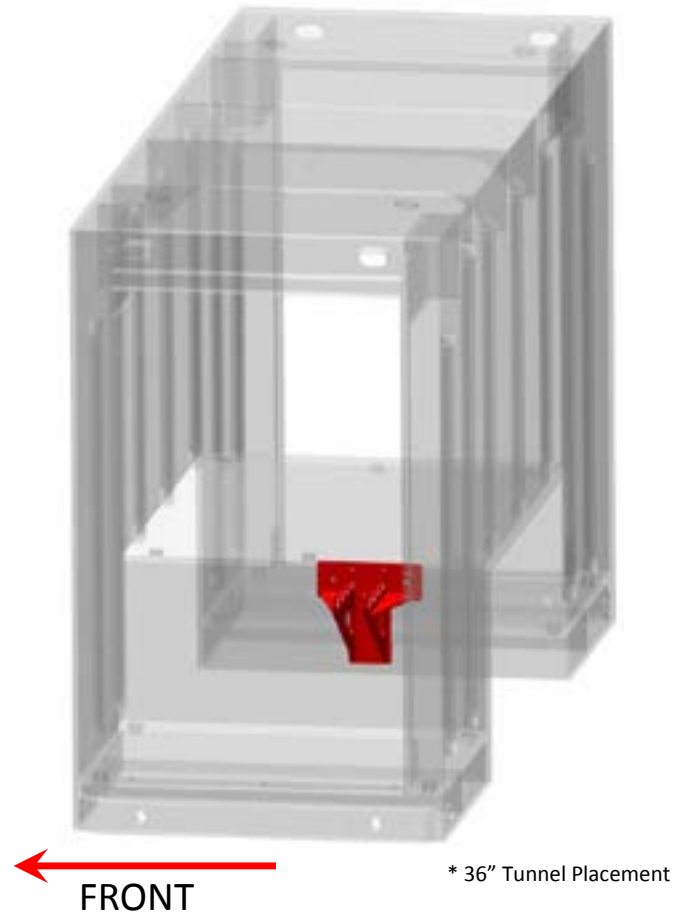

JFB CHAIN BINDER STORAGE - 1001201341S

35 Ton Tandem Axle