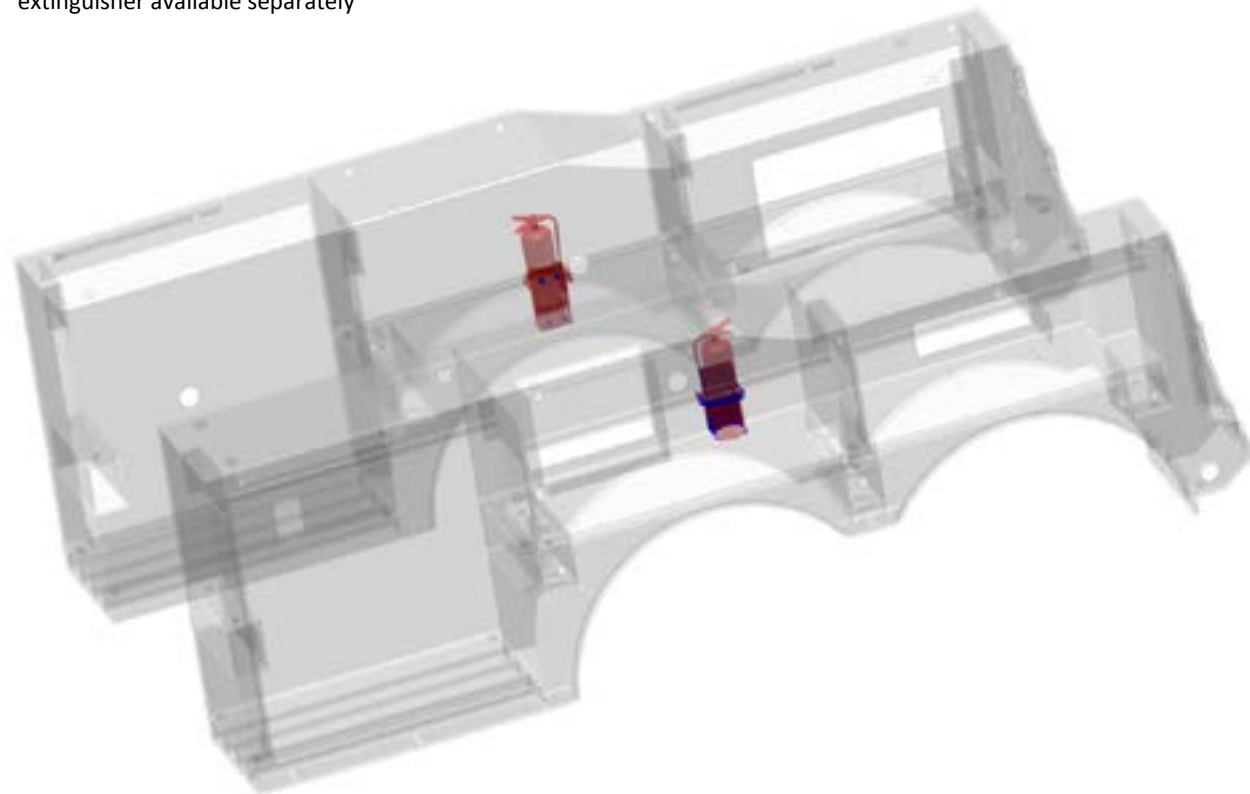

JFB FIRE EXTINGUISHER STORAGE - 1001195698S

Mounting brackets only, fire extinguisher available separately

35 Ton Tandem / Tri-Axle

50 Ton Tandem / Tri-Axle