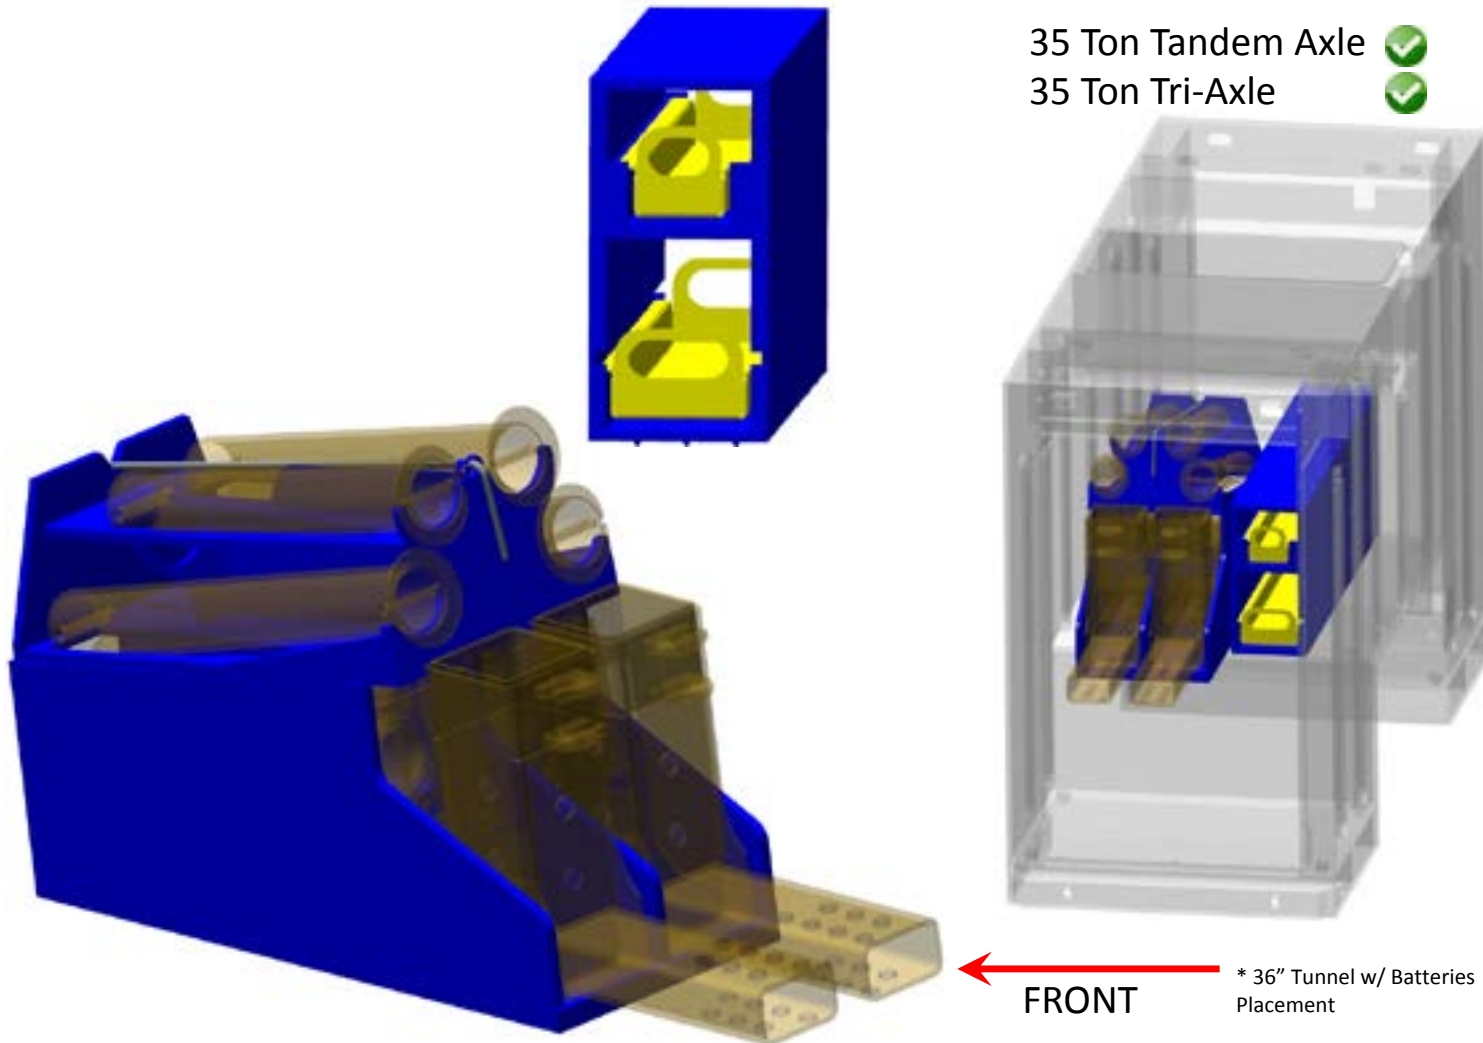

50 Ton Tri-Axle

JFB TIRE LIFT / BUS ARMS STORAGE - 1001196249S

- 35 Ton Tandem Axle ✓
- 35 Ton Tri-Axle ✓

← FRONT * 48" Tunnel w/Batteries Placement

JFB TIRE LIFT / BUS ARMS STORAGE - 1001205796S

JFB TIRE LIFT / BUS ARMS STORAGE - 1001207556S