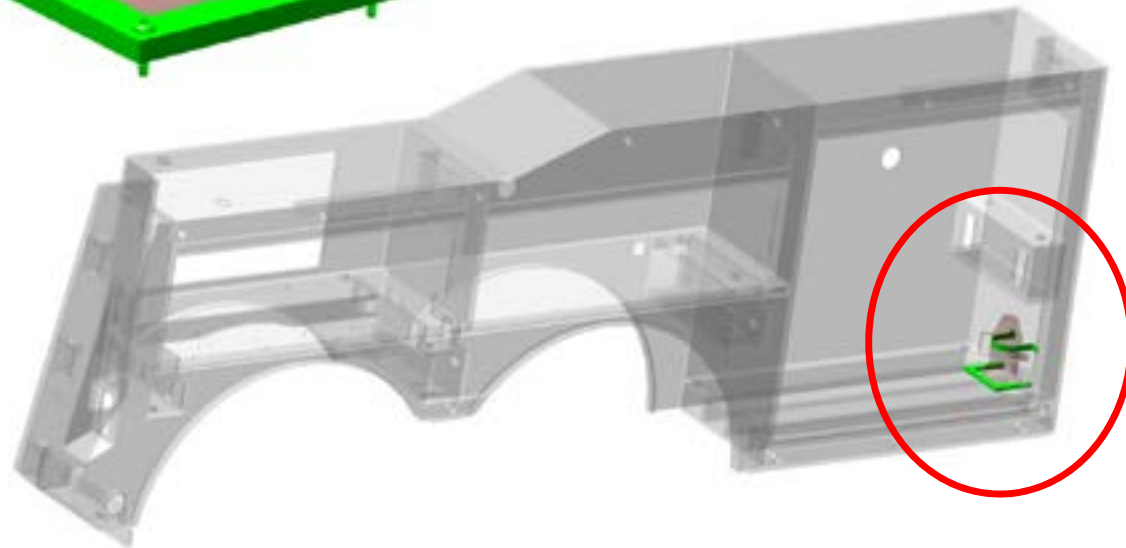

35 Ton Tandem / Tri-Axle 

50 Ton Tandem / Tri-Axle 

JFB BOTTLE JACK STORAGE - 1001196214S

- 35 Ton Tandem Axle ✓
- 50 Ton Tandem Axle ✓

JFB BOTTLE JACK STORAGE - 1001196215S

- 35 Ton Tri-Axle
- 50 Ton Tri-Axle