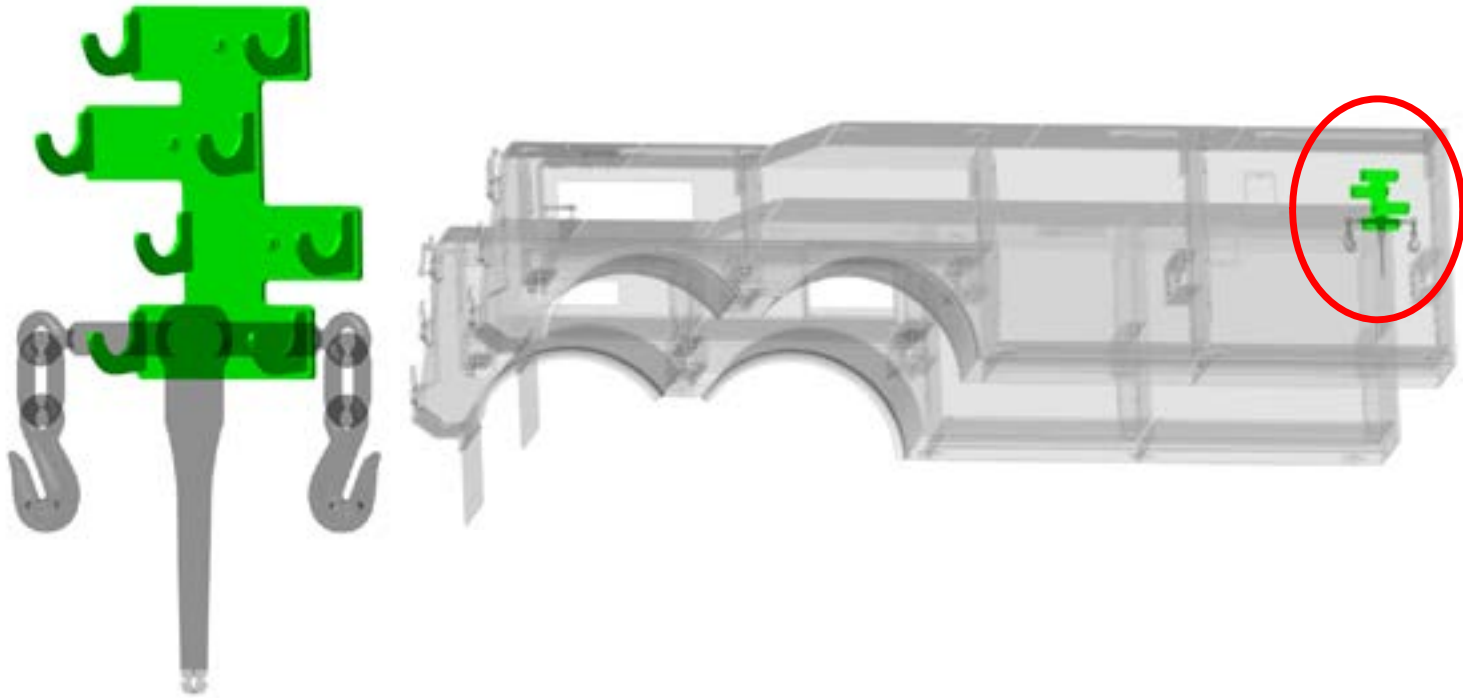

JFB CHAIN BINDER STORAGE - 1001207623S

50 Ton Tandem Axle ☒

50 Ton Tri-Axle ☒