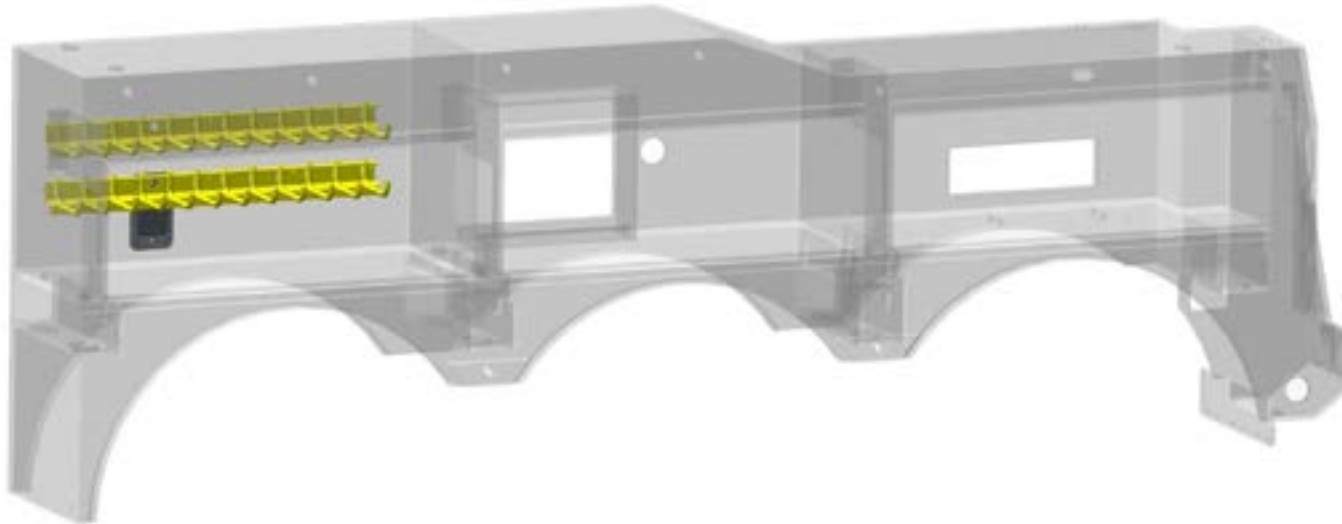

35T JFB TRI-AXLE (112 CT/51"/49") GOLD PKG - 1001207504

JFB SHACKLE STORAGE - 1001195038S

35 Ton Tandem Axle ✓
50 Ton Tandem Axle ✓

JFB SHACKLE STORAGE - 1001195083S

- 35 Ton Tri-Axle ✓
- 50 Ton Tri-Axle ✓