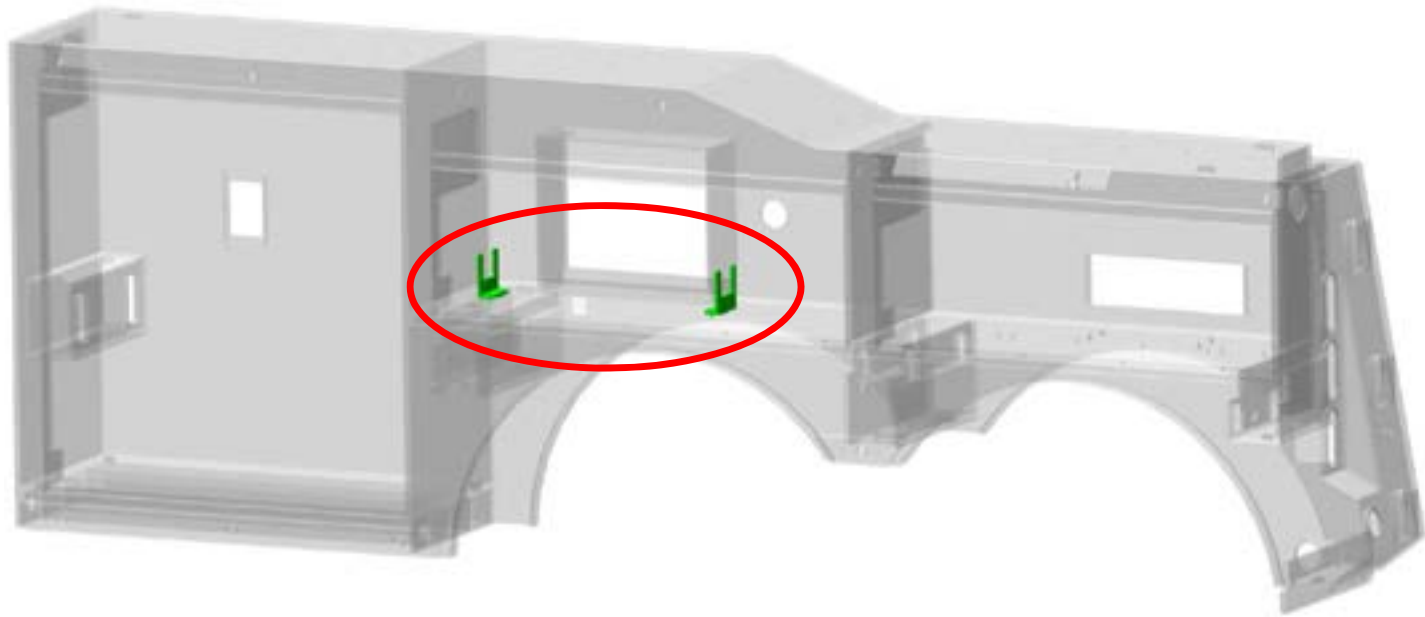

- 35 Ton Tandem / Tri-Axle ✓
- 50 Ton Tandem / Tri-Axle ✓

←
FRONT

* 48" Tunnel w/Batteries
Placement

JFB TOW LIGHT STORAGE - 1001195592S

35 Ton Tandem / Tri-Axle ✓
50 Ton Tandem / Tri-Axle ✓

JFB WHEEL CHOCK STORAGE - 1001195520S