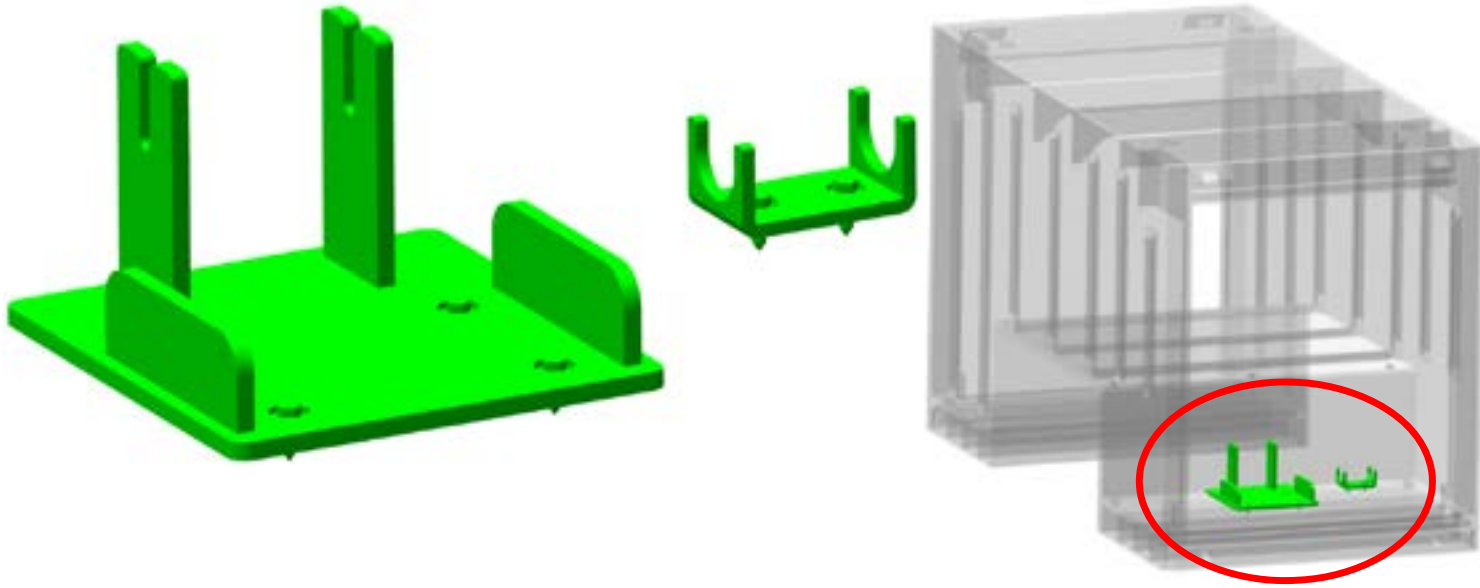

JFB FIFTH WHEEL / PINTLE STORAGE - 1001195943S

35 Ton Tri-Axle

FRONT

* 48" Tunnel Placement