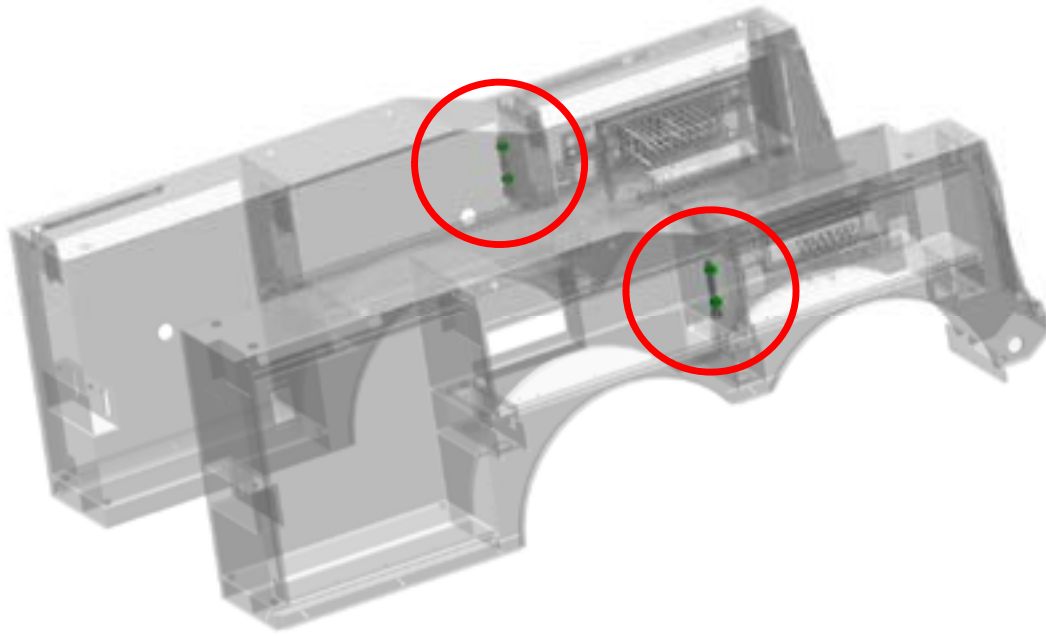

FRONT

* 48" Tunnel Placement

JFB TOOL BOX STORAGE - 1001208635S

50 Ton Tri-Axle 

* 48" Tunnel w/ Batteries Placement

JFB FLASH LIGHT STORAGE - 1001197683S

35 Ton Tandem / Tri-Axle ✓
50 Ton Tandem / Tri-Axle ✓