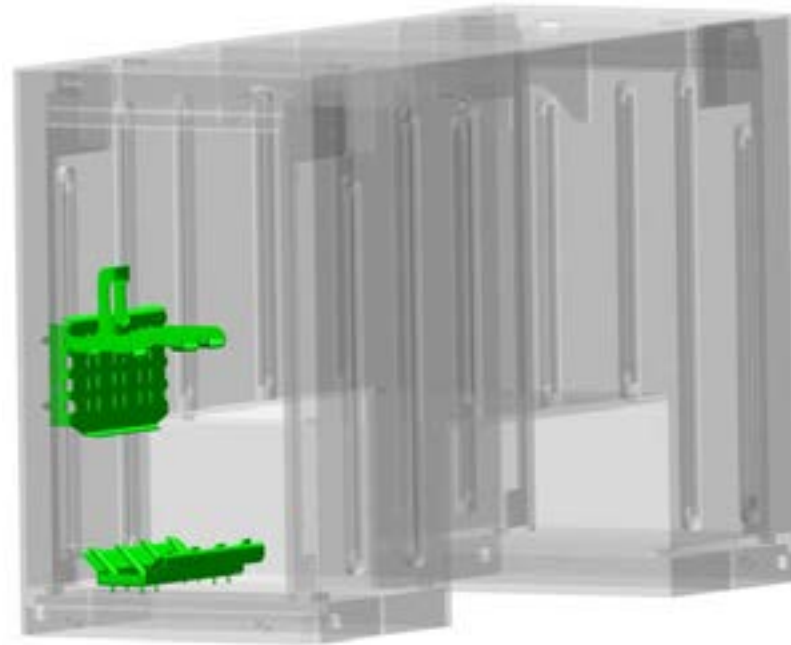

JFB SNATCH BLOCK STORAGE - 1001195088S

35 Ton Tandem Axle 

JFB SNATCH BLOCK STORAGE - 1001217105S

50 Ton Tandem Axle

JFB SNATCH BLOCK STORAGE - 1001217106S

35 Ton Tri-Axle 

FRONT

* 36" Tunnel Placement