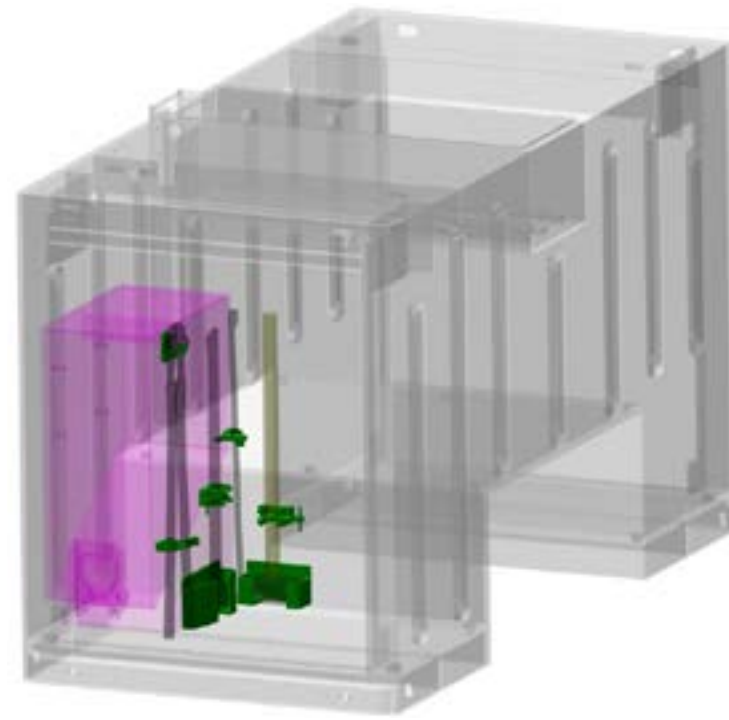

← FRONT

* 48" Tunnel w/Batteries
Placement