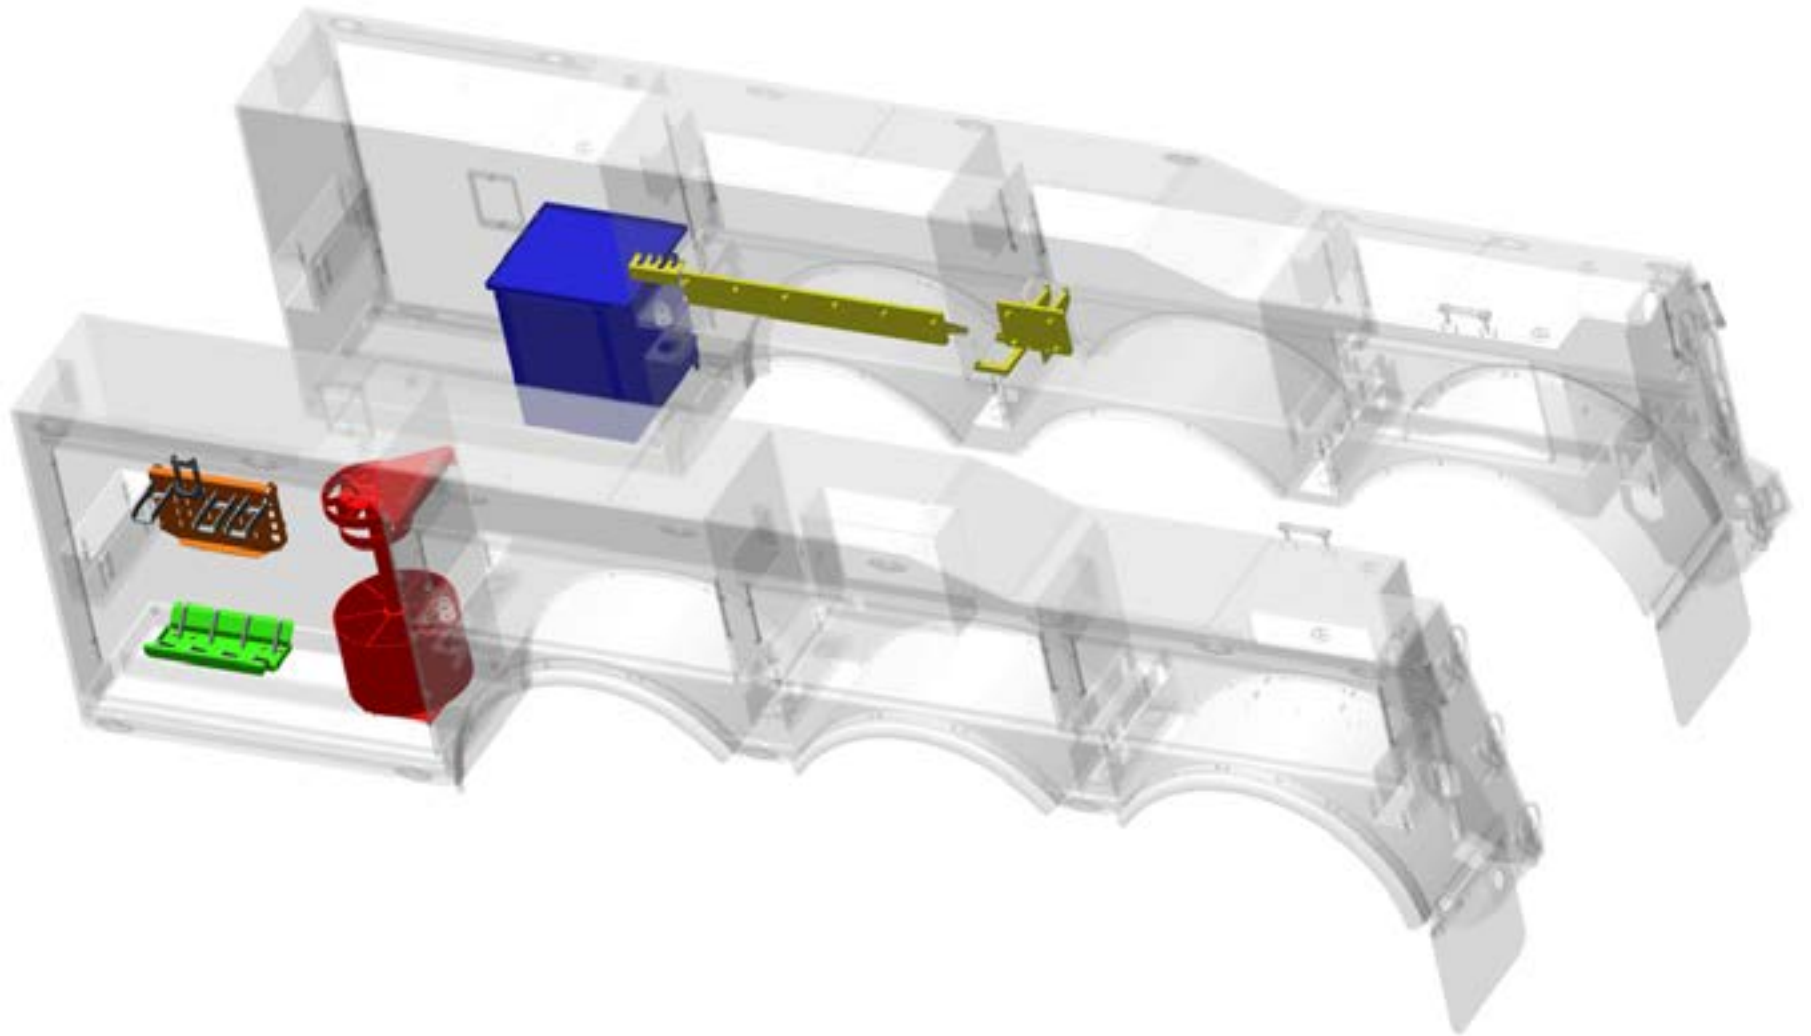

50T JFB TRI-AXLE (174 CT) SILVER PKG - 1001219773

ITEM	PART NO.	DESCRIPTION	QTY
1	1001195840S	Frame Fork Storage	1
2	1001220164S	Tool Drawer	1
3	1001219776S	Rotary Chain Rack	1
4	1001217105S	Snatch Block Storage	1

50T JFB TRI-AXLE (174 CT) SILVER PKG - 1001219773