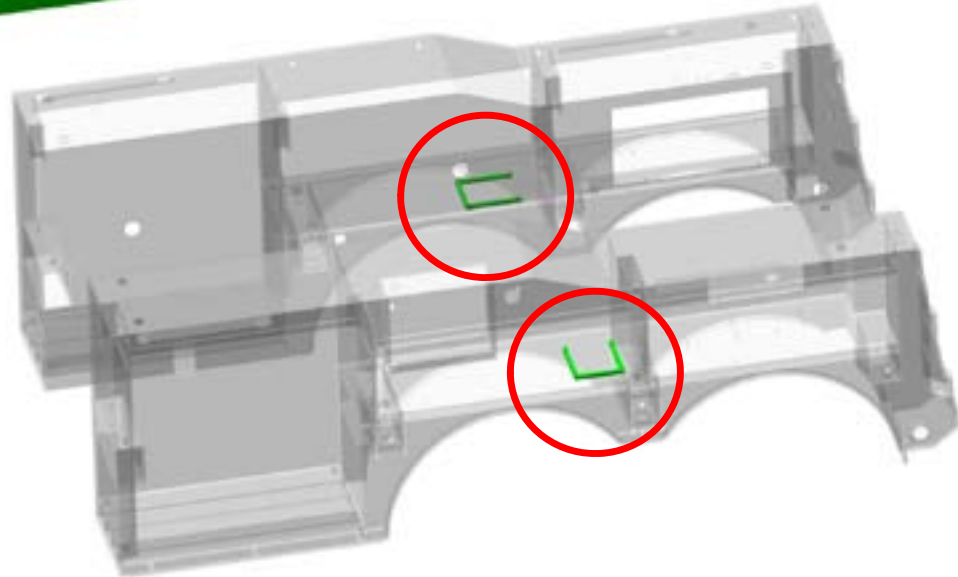

JFB FLARES STORAGE - 1001201704S

35 Ton Tandem / Tri-Axle
50 Ton Tandem / Tri-Axle