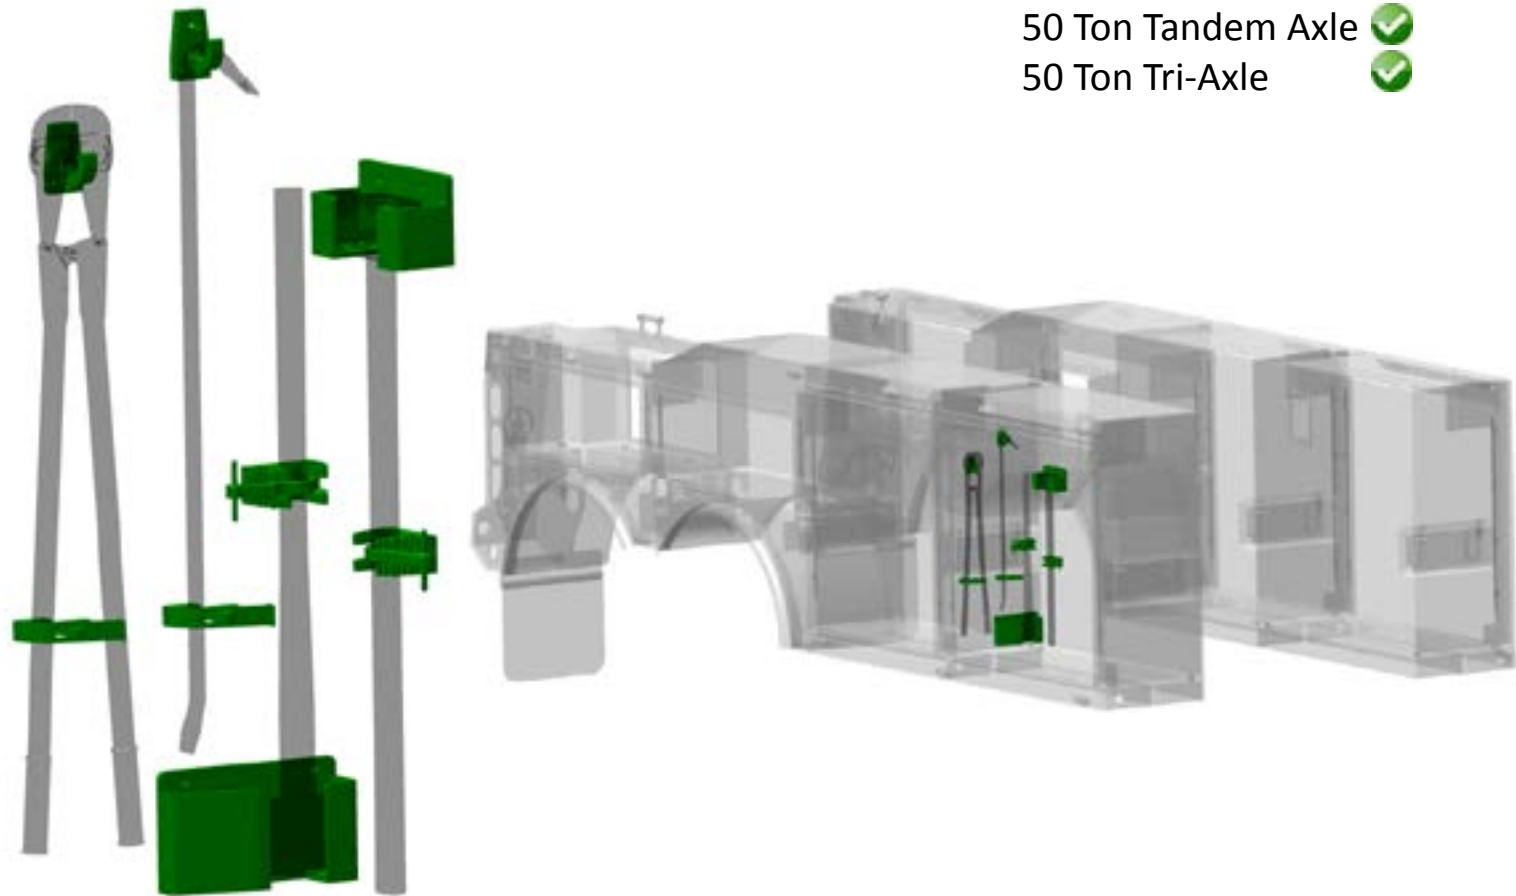

JFB TOOL STORAGE - 1001208205S

50 Ton Tandem Axle ✓
50 Ton Tri-Axle ✓

Designed for Ax / Hammer / Bolt Cutter / Crow Bar
Tools not included with storage solution.