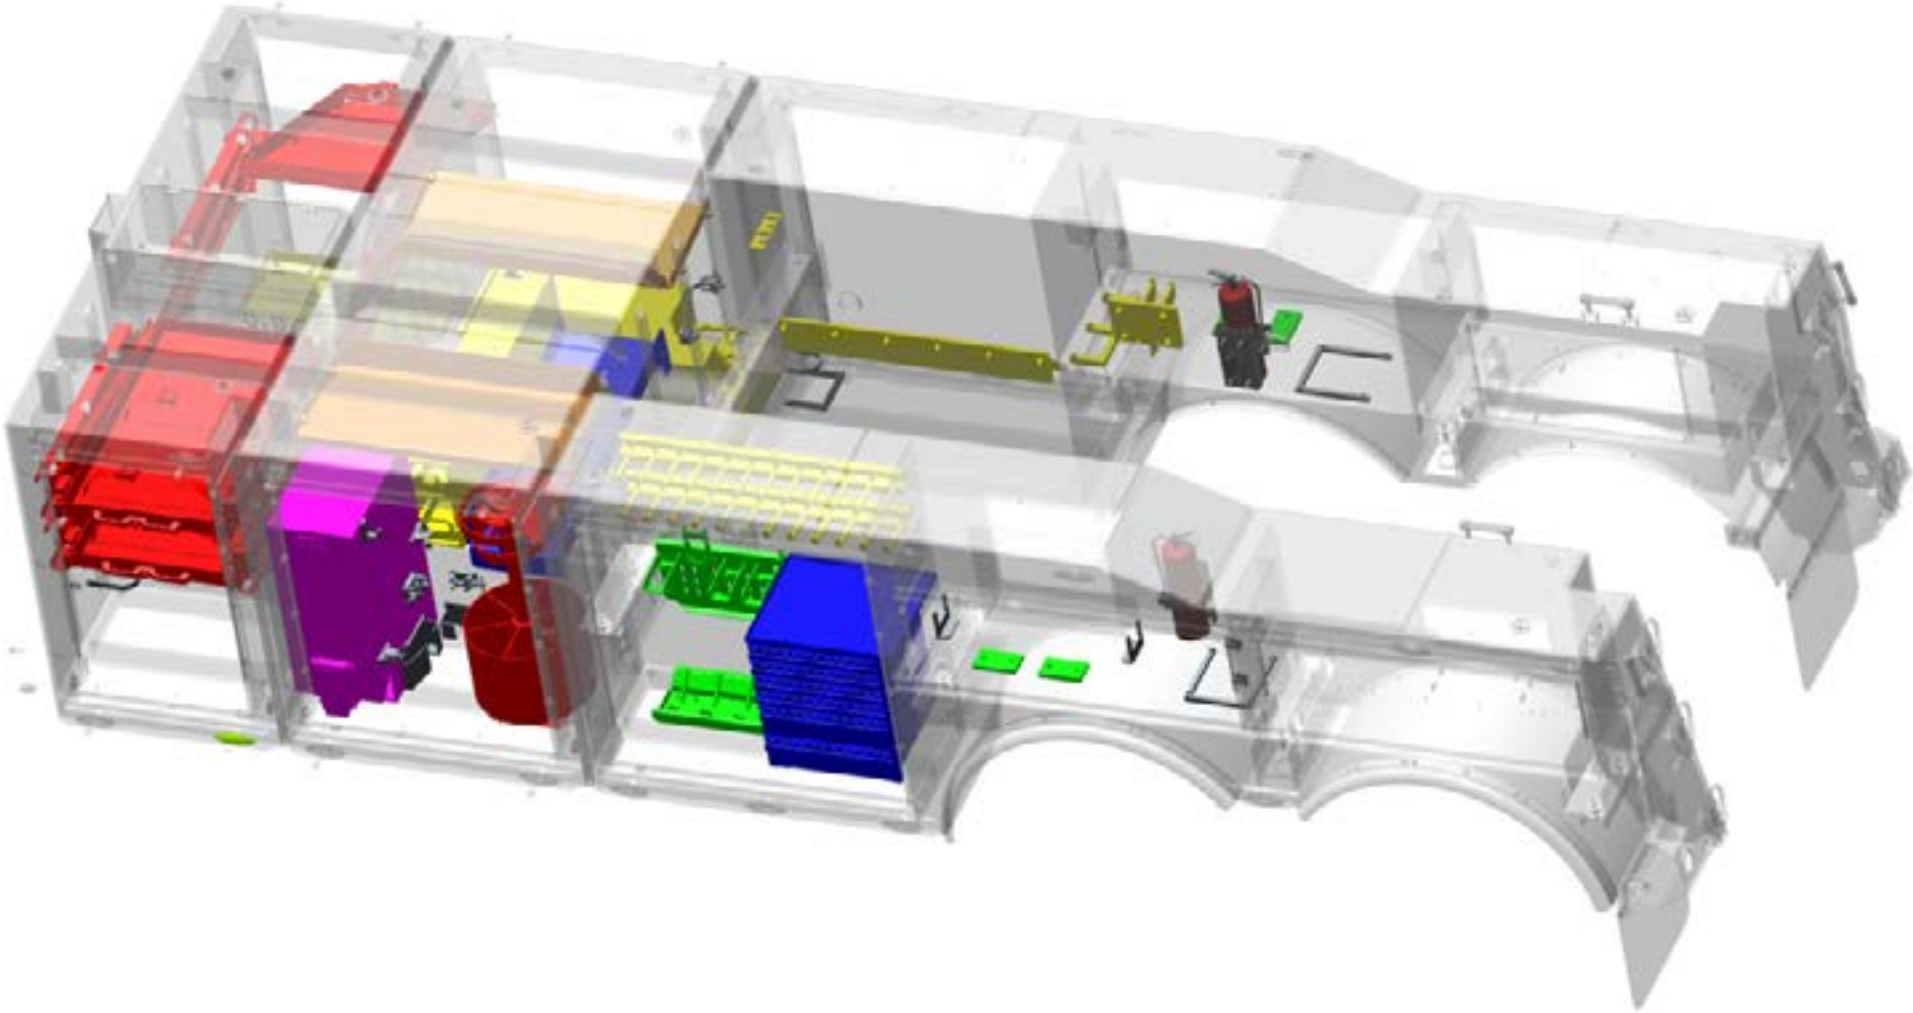

35T JFB TANDEM AXLE (112 CT/39"/49") GOLD PKG - 1001215940

ITEM	PART NO.	DESCRIPTION	QTY
1	1001195038S	Shackle Rack Storage	1
2	1001195256S	Tool Drawer	1
3	1001195421S	Silo Stay Dry Storage	1
4	1001195520S	Wheel Chock Storage	1
5	1001195592S	Tow Light Storage	1
6	1001195698S	Fire Extinguisher Storage	1
7	1001195764S	Traffic Cone Storage	1
8	1001196214S	Bottle Jack Storage	1
9	1001196503S	Shovel Storage	1
10	1001197183S	Rotary Chain Rack Storage	1
11	1001197683S	Flashlights Storage	1
12	1001199998S	Tilt Down Drawer Storage	1
13	1001200001S	Ladder Storage	1
14	1001201234S	Tool Storage, 35T	1
15	1001201341S	Chain Binder Storage	1
16	1001201371S	Spill Kit Storage	1
17	1001201514S	Cribbing Storage	1
18	1001201704S	Flare Storage	1
19	1001214175S	Grizzly Bar Storage	1
20	1001214264S	48" Upper Shelf Storage	1
21	1001214300S	36" Lower Shelf Storage	1
22	1001217105S	Snatch Blocks Storage	1

35T JFB TANDEM AXLE (112 CT/39"/49") GOLD PKG - 1001215940