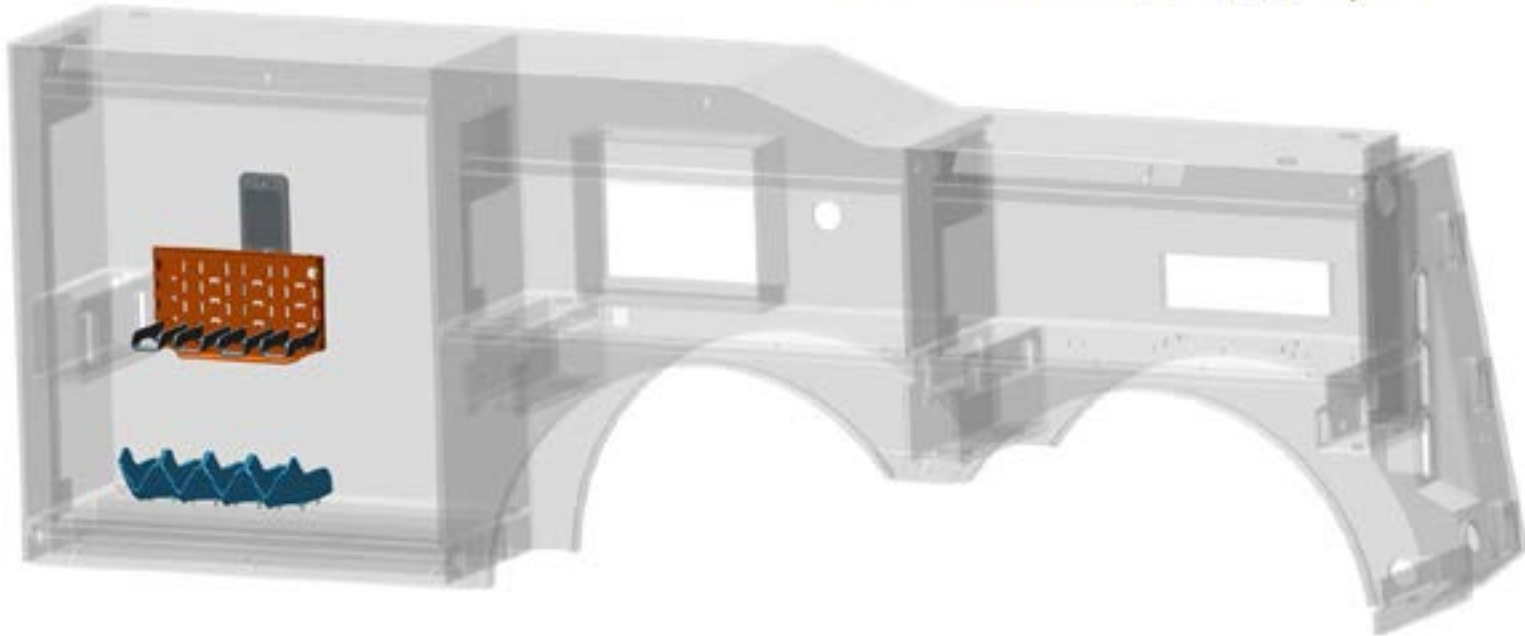

35 Ton Tandem Axle