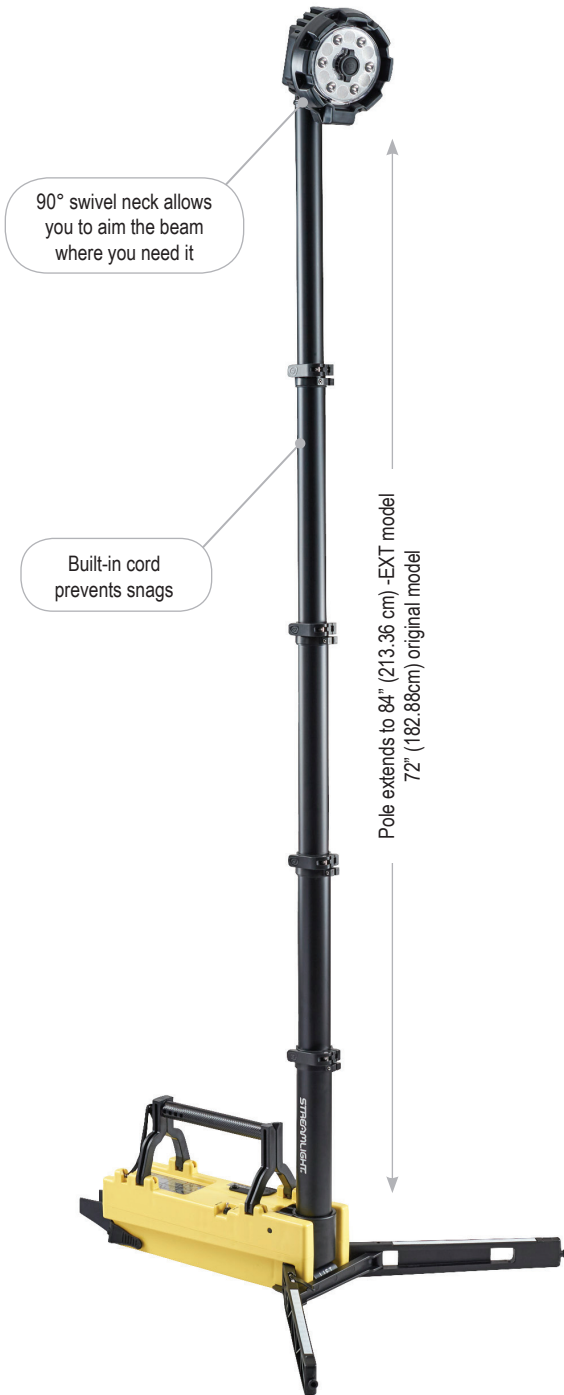

The Portable Scene Light series continues to grow - the original model features a 72" extension pole and the Portable Scene Light EXT features an 84" extension pole. Rapidly deployed and easily stowed, they feature a narrow footprint that lets you bring this light almost anywhere from wide open places to tight, confined spaces.

90° swivel neck allows you to aim the beam where you need it

Built-in cord prevents snags

Pole extends to 84" (213.36 cm) -EXT model
72" (182.88cm) original model

Stabilization legs provide balance on uneven surfaces; fully deploy and lock in less than 30 seconds

Portable Scene Light EXT
packs to a compact size
(25.5 in.; 64.8 cm) for easy storage

Portable Scene Light
packs to a compact size
(22 in.; 55.88 cm) for easy storage

Selectable diffuser settings for two beam widths
Works with all three modes

Six LEDs within wide pattern parabolic reflectors produce a smooth flood pattern

3 levels of lighting:

- High: 5,300 lumens; 410m beam; runs 4 hours
- Medium: 2,500 lumens; 292m beam; runs 9 hours
- Low: 1,300 lumens; 215m beam; runs 18 hours