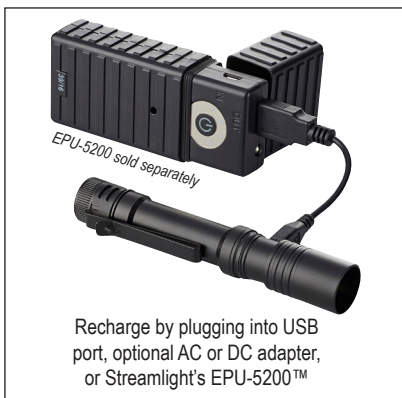

The USB rechargeable MacroStream is a compact personal light that fits in the palm of your hand or comfortably in your pocket and provides unparalleled performance for its size.

White LED with high and low modes:  
 - High: 500 lumens; 90m beam; runs 2 hours  
 - Low: 50 lumens; 30m beam; runs 8 hours

Charge indicator:  
 - Lights red when charging  
 - Lights green when fully charged

IPX4 water-resistant; 1m impact resistance tested

4.5" (114.3 mm); 2.2 oz. (62.4g) with battery

Limited Lifetime Warranty  
 Visit [streamlight.com](http://streamlight.com) for full warranty information

#66320 - MacroStream USB with USB cord and lanyard - Clam - Black

**MACROSTREAM® USB**  
**LITHIUM ION RECHARGEABLE FLASHLIGHT**

**MARKET**
**APPLICATIONS:** Professional Light - Hardware/Tool, Industrial, Law Enforcement, Security, Automotive, Sporting Goods, Consumer.

**DESCRIPTION:** The Macrostream® USB is a compact Lithium ion battery powered flashlight designed for use in all markets. It features a tail cap switch, momentary or constant on operation, high and low beams, a combination pocket/hat clip for convenience, and amazing brightness and run time for a light of its size and price. The aluminum housing with Type II Military Spec anodizing helps make the light extremely durable and abrasion resistant. To charge the light, slide the head cover forward to expose the micro USB port.