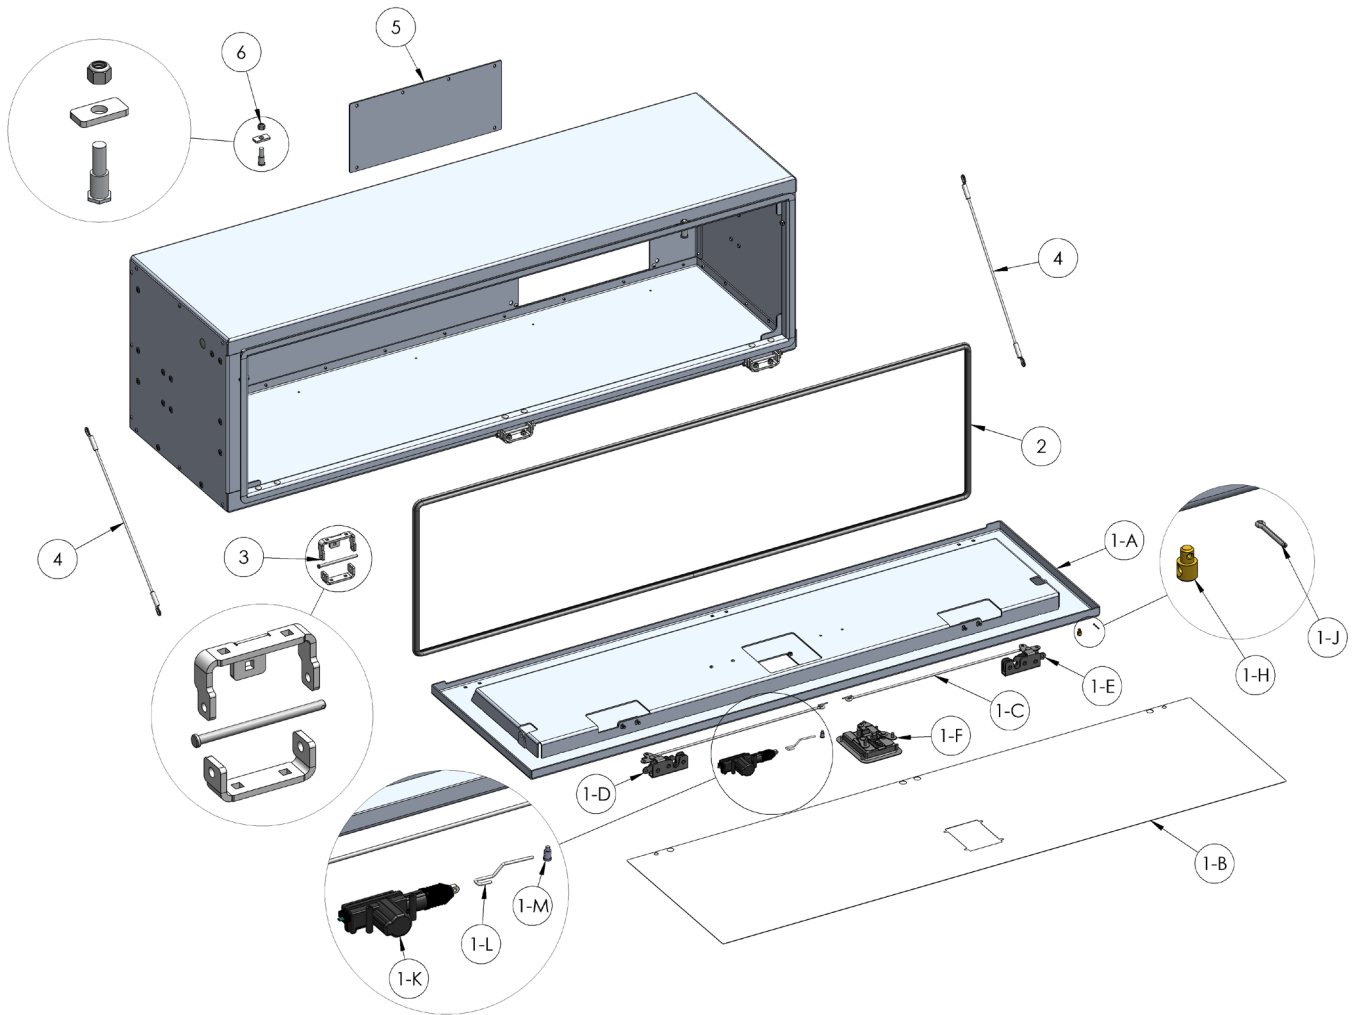

XL POWER LOCK™ REMOTE LOCKING TOOLBOX

REPLACEMENT PARTS

208-587-7960
WWW.INTHEDITCH.COM

REPLACEMENT PARTS

ITEM #	PART #	DESCRIPTION	QTY
36" XL Power Lock™ Toolbox			
1-A	ITD25062	Complete 36" Door Assembly (Stainless Hinges Included, See Item #3)	1
1-B	ITD24574	36" Replacement Stainless Steel Panel (Includes 3M Adhesive Tape)	1
1-C	ITD7115	8" Connection Rod (For 24", 30", and 36" Door)	2
48" XL Power Lock™ Toolbox			
1-A	ITD25063	Complete 48" Door Assembly (Stainless Hinges Included, See Item #3)	1
1-B	ITD24566	48" Replacement Stainless Steel Panel (Includes 3M Adhesive Tape)	1
1-C	ITD7114	14.5" Connection Rod (For 48" Door)	2
60" XL Power Lock™ Toolbox			
1-A	ITD25064	Complete 60" Door Assembly (Stainless Hinges Included, See Item #3)	1
1-B	ITD24558	60" Replacement Stainless Steel Panel (Includes 3M Adhesive Tape)	1
1-C	ITD7110	20" Connection Rod (For 60", 70", and 80" Door)	2
70" XL Power Lock™ Toolbox			
1-A	ITD25065	Complete 70" Door Assembly (Stainless Hinges Included, See Item #3)	1
1-B	ITD24533	70" Replacement Stainless Steel Panel (Includes 3M Adhesive Tape)	1
1-C	ITD7110	20" Connection Rod (For 60", 70", and 80" Door)	2
All Power Lock™ Remote Locking Toolbox			
1-D	ITD7317	Right Rotary Latch (Fits All Models)	1
1-E	ITD7318	Left Rotary Latch (Fits All Models)	1
1-F	ITD23396	Power Lock Paddle Latch (Fits All Models)	1
1-G	ITD23758	Power Lock Paddle Latch Gasket (Fits all Models)	1
1-H	ITD7113	Latch Rod End	2
1-J	ITD20205	1/16" Cotter Pin	4
1-K	ITD23139	Power Actuator for Door Locks (Fits All Models)	1
1-L	ITD23140	Connecting Rod For Linear Actuator (Fits All Models)	1
1-M	ITD23141	Linear Actuator Rod Adapter (Fits All Models)	1
2	ITD7112	Door Gasket (Custom cut to fit each Pro Series Tool Box model)	1
3	ITD6408	Stainless Hinge Assembly (Includes Both Sides of Hinge)	3 or 4
4	ITD7116	18" Cable Lanyard	2
5	ITD6008	Cover Plate (For ITD1570 & ITD1548 ONLY)	1
6	ITD6409	Striker Assembly (Includes Striker, Stainless Back Plate, Nut)	2