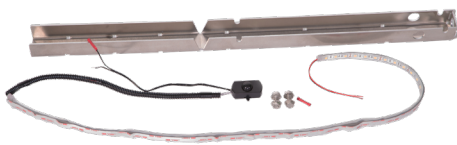

Cone Holder Mounts

Fuel Mounts

Shelves & Brackets

LED Light Kit

TOOLBOX ACCESSORIES

BOX TOP TRAYS

ITD Box Top Trays		
PART #	DESCRIPTION	QTY of DIVIDERS
ITD24074	36" X 16" Aluminum Box Top Tray	1
ITD24075	48" X 16" Aluminum Box Top Tray	2
ITD24076	60" X 16" Aluminum Box Top Tray	2
ITD24077	65" X 16" Aluminum Box Top Tray	2
ITD24078	70" X 16" Aluminum Box Top Tray	2

QUICK MOUNTS™

Quick Mounts™		
PART #	DESCRIPTION	QTY
ITD1580	20.5" Quick Mount™	1
ITD1580-GLV	20.5" Galvanized Quick Mount™	1
ITD1581	14.5" Quick Mount™	1
ITD1584	16.5" Quick Mount™	1
ITD1588	18.5" Quick Mount™	1
ITD1588-GLV	18.5" Galvanized Quick Mount™	1