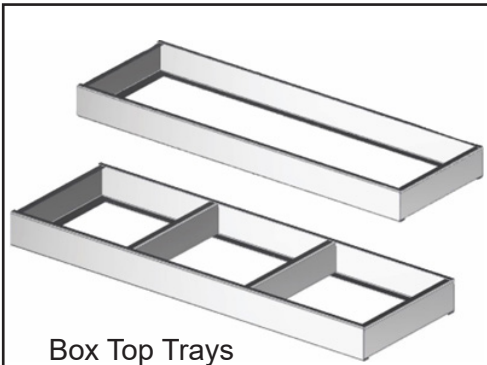

TOOLBOX ACCESSORIES

CONFIGURATION AND INSTALLATION GUIDE

Box Top Trays

Quick Mounts™

Toolbox Dividers

HD Storage Drawers

Lumber Baskets

Accessory Mounts

Cone Holder Mounts

Fuel Mounts

Shelves & Brackets

LED Light Kit

TOOLBOX ACCESSORIES

BOX TOP TRAYS

ITD Box Top Trays		
PART #	DESCRIPTION	QTY of DIVIDERS
ITD24074	36" X 16" Aluminum Box Top Tray	1
ITD24075	48" X 16" Aluminum Box Top Tray	2
ITD24076	60" X 16" Aluminum Box Top Tray	2
ITD24077	65" X 16" Aluminum Box Top Tray	2
ITD24078	70" X 16" Aluminum Box Top Tray	2