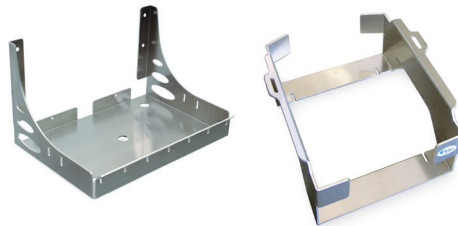

TOOLBOX ACCESSORIES

CONFIGURATION AND INSTALLATION GUIDE

Box Top Trays

Quick Mounts™

Toolbox Dividers

HD Storage Drawers

Lumber Baskets

Accessory Mounts

Cone Holder Mounts

Fuel Mounts

Shelves & Brackets

LED Light Kit

TOOLBOX ACCESSORIES

BOX TOP TRAYS

ITD Box Top Trays		
PART #	DESCRIPTION	QTY of DIVIDERS
ITD24074	36" X 16" Aluminum Box Top Tray	1
ITD24075	48" X 16" Aluminum Box Top Tray	2
ITD24076	60" X 16" Aluminum Box Top Tray	2
ITD24077	65" X 16" Aluminum Box Top Tray	2
ITD24078	70" X 16" Aluminum Box Top Tray	2