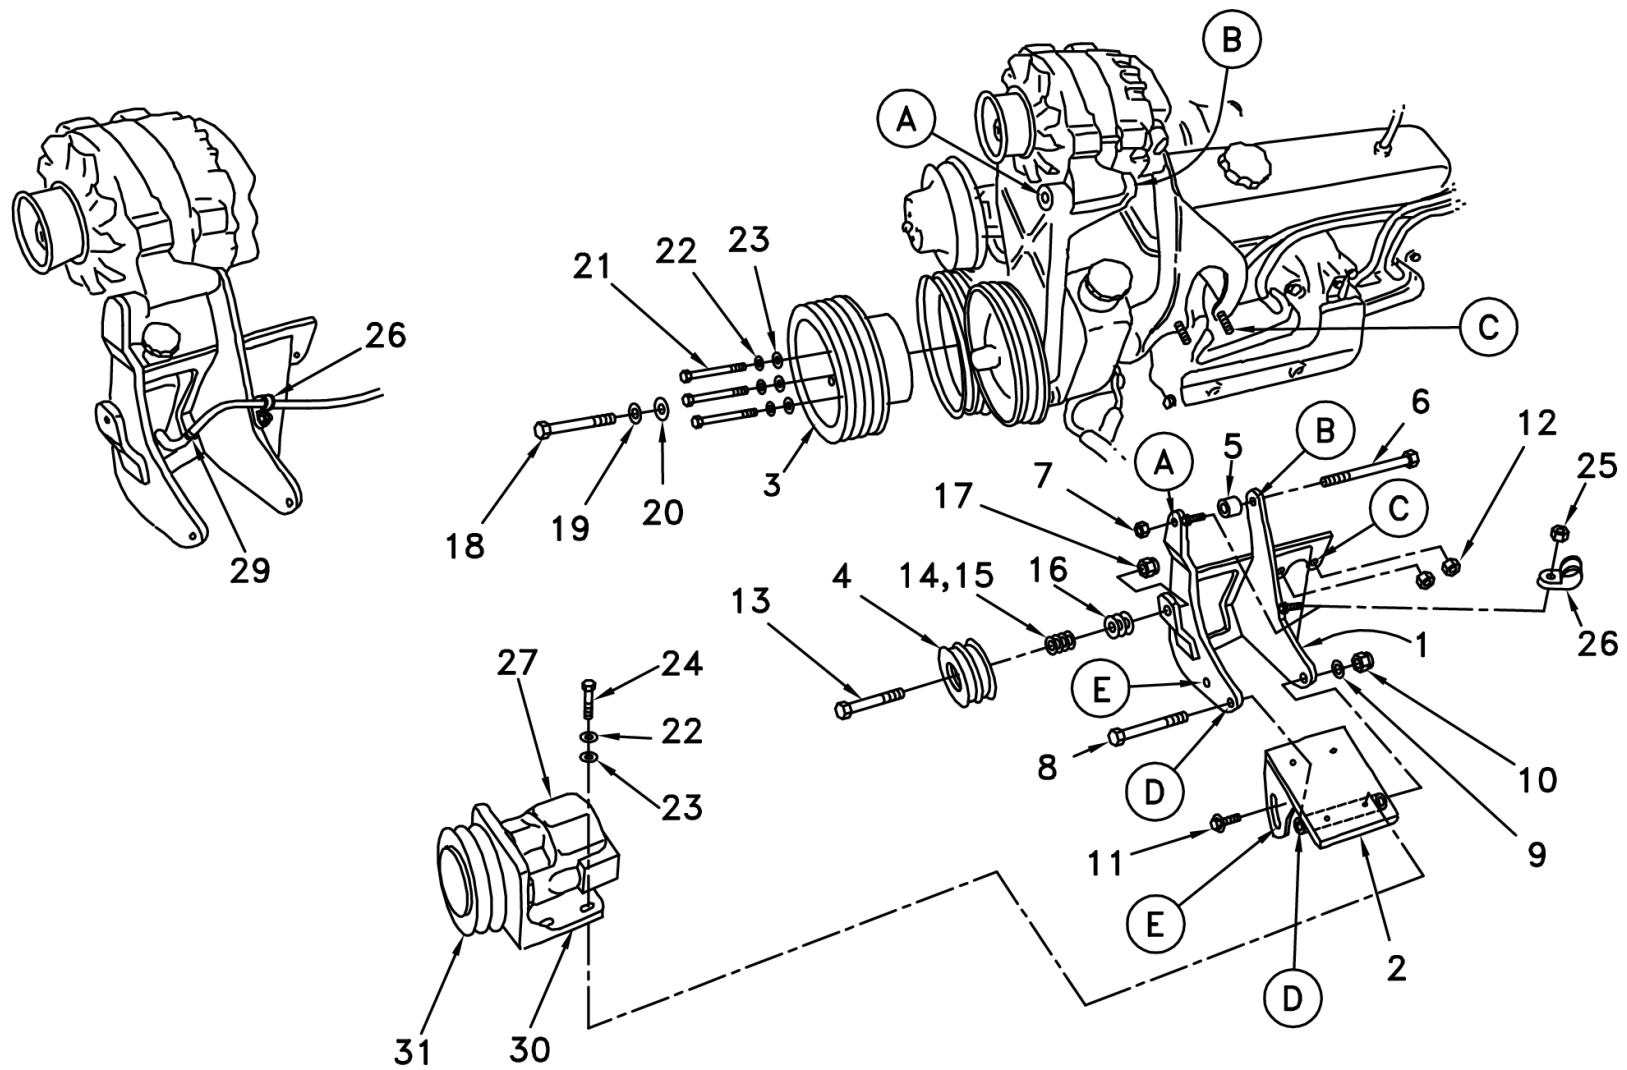

///HARPER INDUSTRIES, INC.

700009

Images and 2D Drawings

Ⓐ Denotes bolt holes in engine to locate corresponding holes in Pump Brkt.

Assembly Details:

Assembly Number: '700009'

Assembly Description: Engine-Driven PTO

Item	Assembly	Part Number	Description	Quantity	UOM	Order Multiple
27.4	No	720172	Pump 7gpm A Mount Parker P315 3269110116 Rear Port S16mb P12mb	1	EA	1
27.3	No	720173	Pump 9gpm A Mount Parker P315 3269110214 Rear Port S16mb P12mb	1	EA	1
27.2	No	720174	Pump 12gpm A Mount Parker P315 3269110215 Rear Port S20mb P16mb	1	EA	1
27.1	No	720175	Pump 17gpm A Mount Parker P315 3269110216 Rear Port S20mb P16mb	1	EA	1
31.1	No	740037	Clutch Assy 2V A Mount Tapered 7.125in 12vdc Warner 141142	1	EA	1
31.2	No	740038	Clutch Assy 2V A Mount Tapered 6.75in 12vdc Warner 146653	1	EA	1
27.5	No	720170	Pump 5gpm A Mount Parker P315 3269110115 Rear Port S16mb P12mb	1	EA	1
27.7	No	720286	Pump 9gpm A Mount Parker P415 3269110214 Rear Port S16mb P12mb High Pressure	1	EA	1
27.6	No	720288	Pump 12gpm A Mount Parker P415 3269110215HP Rear Port S20mb P16mb High Pressure	1	EA	1
27.8	No	720302	Pump 7gpm A Mount Parker P415 3269110116 Rear Port S16mb P12mb High Pressure	1	EA	1
1	No	710422	Weldment, Bracket Assy 90 Chevy	1	EA	1

Item	Assembly	Part Number	Description	Quantity	UOM	Order Multiple
28	No	740061	V-belt	1	EA	1
29	No	720124	Hose Clamp .38" Mini	1	EA	1
30	No	711216	Slotted Foot Mount	1	EA	1