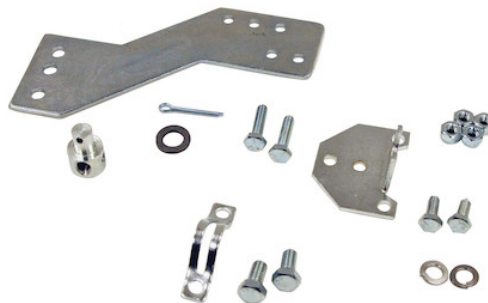

Single Gear PTO Connection Kit

Buyers Part Number: BPTSG

Buyers Products BPTSG PTO Connection Kit - Single Gear connects a clamp style push-pull cable to a cable-operated single gear Chelsea® or Muncie® PTO.

Specifications

Compatible Cable Thread Size	1/4-28 & 5/16-24	Connects To	Single Gear Chelsea & all Muncie P.T.O.s
Works with Cable Travel	3"	Works with Cable Type	5200 Series & 6200 Series
Shipping Weight	0.88 lb		