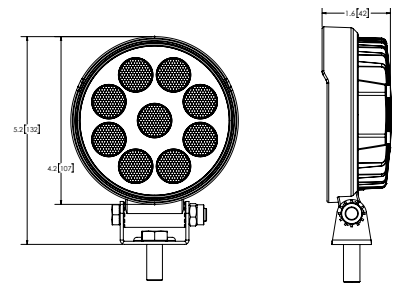

## E92005 Round LED

The E92005 worklight offers the latest technology and the very brightest white light for your application. This LED model offers over 80,000 hours of maintenance free life expectancy coupled with extremely low amp draw.

### Features and Benefits

- Nine 3-watt LEDs
- Aluminum heatsink housing
- Acrylic lens
- Steel mounting bracket