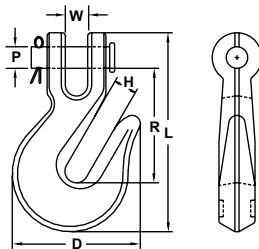

CLEVIS GRAB HOOK GRADE 70

WORKING LOAD LIMIT: 4,700 TO 6,600 LBS.

BENEFITS & FEATURES

- Designed specifically for transport Grade 70 chain
- Design factor 4:1
- Gold chromate finish
- **Not recommended for overhead lifting**

Size (in.)	Working Load Limit (lbs.)	Standard Package	Product Code (Yellow Chromate)	Dimensions (in.)						Weight (lbs.)
				W	D	H	L	R	P	
5/16	4,700	10	62273	0.42	2.40	0.44	3.52	2.18	0.38	0.75
3/8	6,600	10	62373	0.52	2.94	0.54	4.17	2.53	0.44	1.10