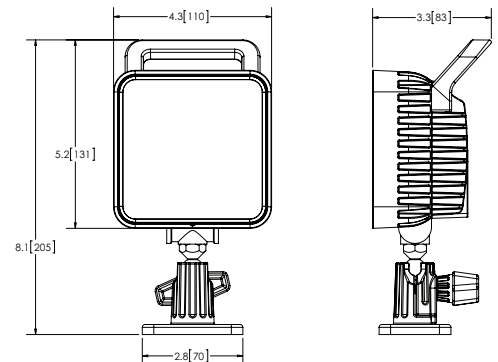

WORKLIGHTS

EW2450 360° Rotation Axis

The EW2450 Series worklight offer not only the choice of spot or flood illumination, but they also offer the latest technology and the very brightest white light for your application. This LED model offers over 80,000 hours of maintenance free life expectancy coupled with extremely low amp draw.

Models

PART NO.	TYPE	MOUNT	SWITCHED	RAW LUMENS
EW2451	Flood	Permanent	Yes	1300
EW2450	Spot	Permanent	Yes	1300
EW2451-MG	Flood	Magnet	Yes	1300
EW2450-MG	Spot	Magnet	Yes	1300

Features and Benefits

- 12-24 VDC, 2.2 Amps
- 1300 raw lumens
- Nine 3-watt LEDs
- On/off switch
- 360° stainless steel rotation axis
- Aluminum heatsink housing
- Magnet mount available
- Cigarette plug with on/off switch (MG mount)
- Polycarbonate lens
- Removable handle (reinforced nylon)

Beam Pattern