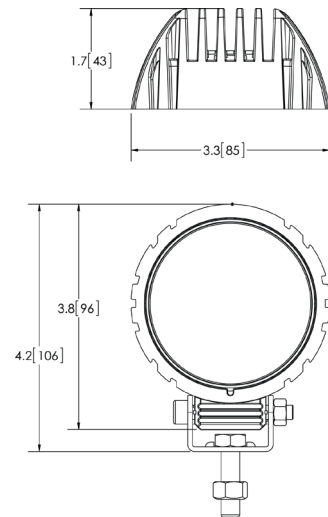

WORKLIGHTS

EW2481 Round LED

This compact round worklight offers the latest technology and very brightest white light for your application. Available in flood beam patterns this unobtrusive worklight provides extremely high light intensity despite its small size. This LED model offers over 80,000 hours of maintenance free life expectancy coupled with extremely low amp draw.

Models

PART NO.	TYPE	RAW LUMENS	VDC	AMPS
EW2481	Flood	800	12-24	0.6

Features and Benefits

- Five 3-watt LEDs
- Compact design
- Aluminum heatsink housing
- Polycarbonate lens
- Steel mounting bracket

Beam Pattern